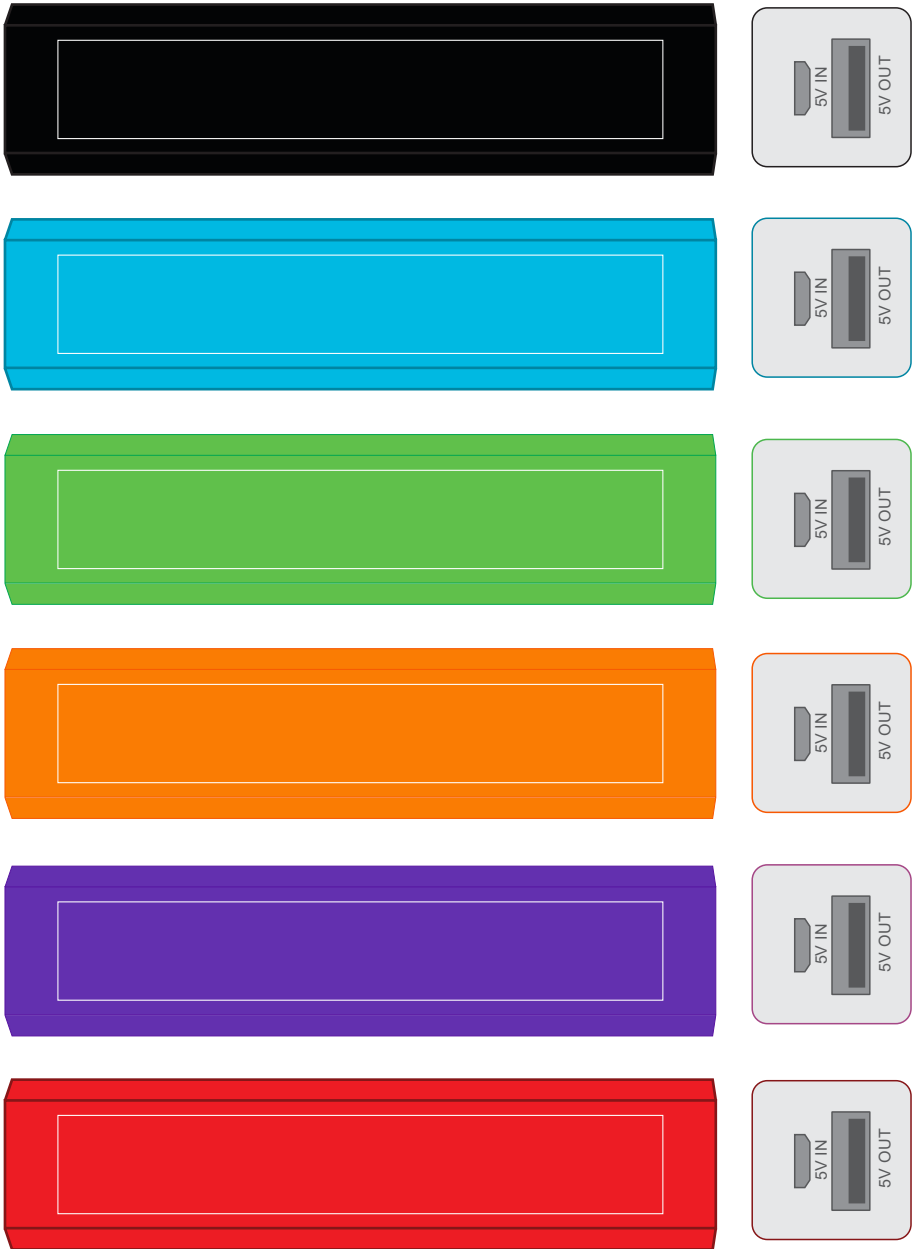

### PLEASE NOTE:

Colour of Aluminium casing can vary 10% plus or minus within the same shipment and is considered acceptable.

### LL3294 Titan Ballpoint Pen

Maximum print area: 55mmL x 5mmH  
Actual print size:

### LL9600 Swivel USB Flash Drive

Maximum print area: 27mmL x 14mmH  
Actual print size:

PLEASE SEE NEXT PAGE...

Direct digital designs are printed in CMYK.  
Pantone colours will be produced in the closest CMYK colour match possible.

### LL9109 Aluminium Velocity Mobile Phone Power Bank

Maximum print area: 80mmL x 13mmH  
Actual print size: