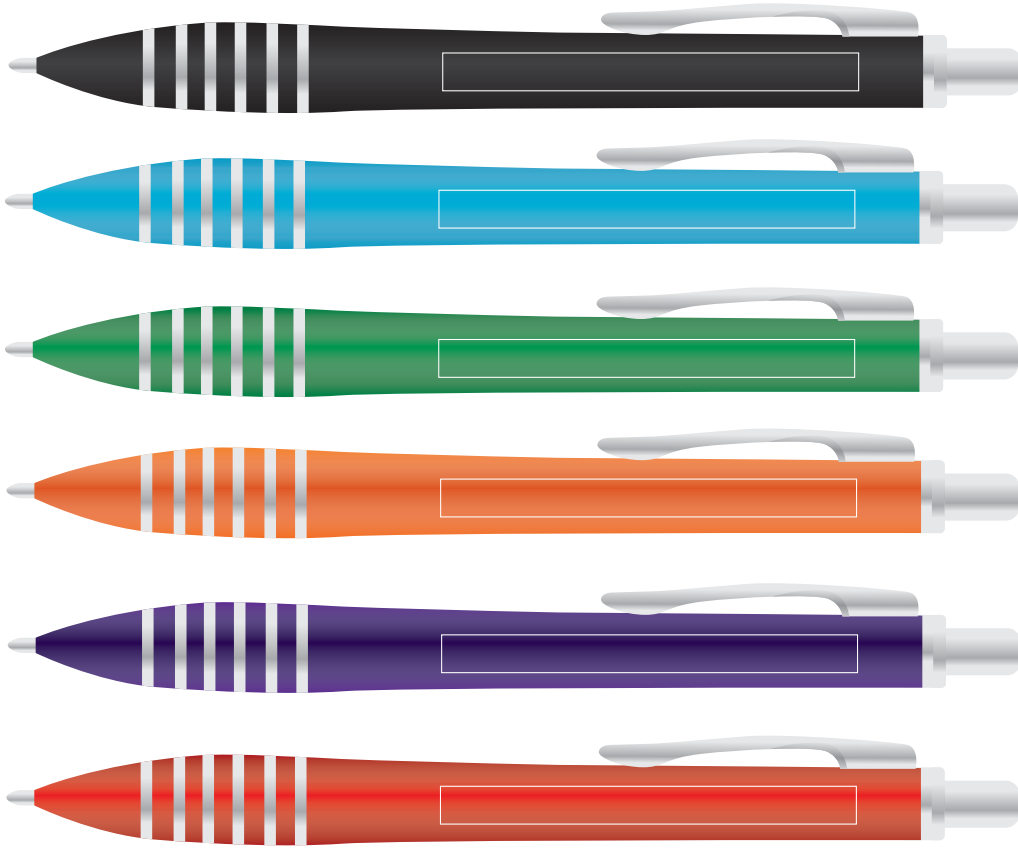

Direct digital designs are printed in CMYK.
Pantone colours will be produced in the closest CMYK colour match possible.

LL3294 Titan Ballpoint Pen

Maximum print area: 55mmL x 5mmH
Actual print size: