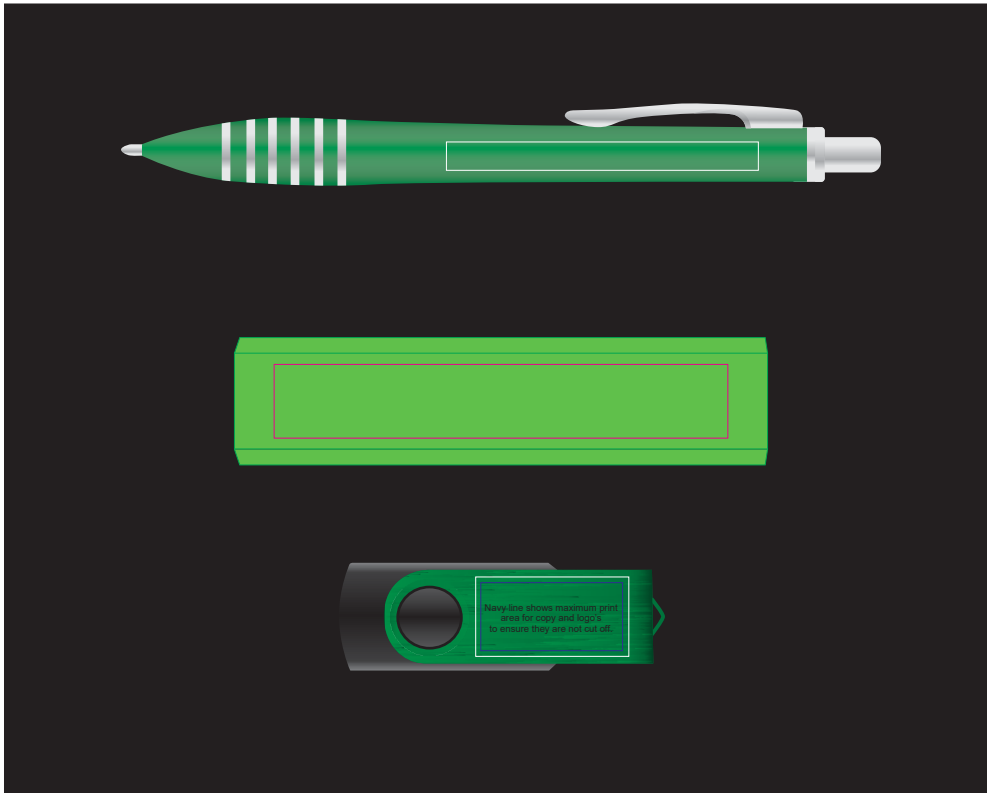

BELOW IS 75% OF ACTUAL SIZE

Example of the product inside the black gift box

PLEASE SEE NEXT PAGE...

INTERNAL USE ONLY

INT:

QC Code:	New Pte # _____	Info:	Q: _____	Ctns: _____	Wt(kg): _____
PP:	Prt Int: _____	Prep:	S: _____	D: _____	
Rpt Ord:	Rpt Pte # _____	Cat:	E: _____	Ctns: _____	Wt(kg): _____
Split: Y/N	Mach: _____	U/P Int: _____	R/P Int: _____	R: _____	D: _____
Courier:					Total Wt(kg): _____