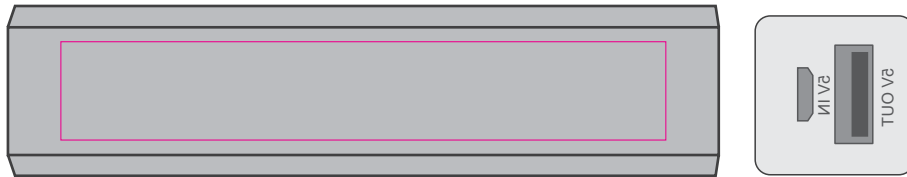

LL9109 Aluminium Velocity Mobile Phone Power Bank

Maximum print area: 80mmL x 13mmH
Actual print size: