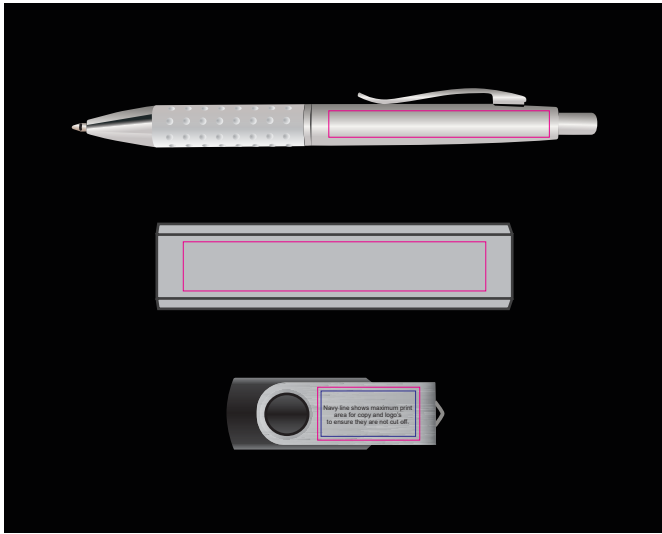

# ARTWORK FOR APPROVAL

**IMPORTANT:** This drawing is for approximate print positional purposes only. It is not intended to be an exact scale or detailed representation of the product. Colour proofs are to be used as a guide only and not a true representation of true product or print colour. If item colours are important, order a sample from our current shipment.

**Order #**  
**Proof #1**  
**Date 00/00/00**

**Product Code** : LL8261 - LL3081, LL9600, LL9109, LL826  
**Description** : Carnival Gift Set - Bling Pen, Velocity Power Bank & Swivel Flash Drive + Sleeve  
**Item Colour/s** :  
**Quantity** :  
**Decoration Type** : Digital Direct + Digitally Printed Sleeve  
**Print Colour**

### BELOW IS 50% OF ACTUAL SIZE

Example of the product inside the black gift box

## LL3081 Bling Ballpoint Pen

Maximum print area: 60mmL x 7mmH  
Actual print size: