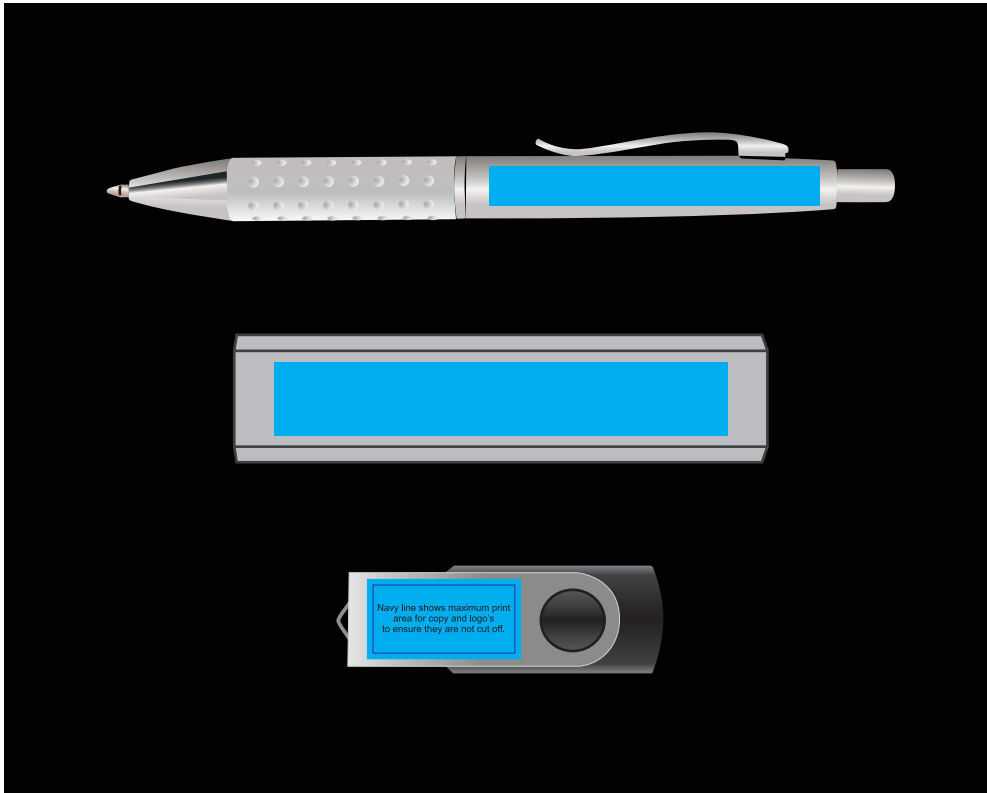

ARTWORK FOR APPROVAL

IMPORTANT: This drawing is for approximate print positional purposes only. It is not intended to be an exact scale or detailed representation of the product. Colour proofs are to be used as a guide only and not a true representation of true product or print colour. If item colours are important, order a sample from our current shipment.

Order #
Proof #1
Date 00/00/00

Product Code : LL8261
Description : Superior Gift Set - Bling Pen, Velocity Power Bank & Swivel Flash Drive
Item Colour/s : Silver
Quantity :
Decoration Type : Digital Direct
Print Colour

Standard Inclusions

☒ Micro USB Cable

DIGITAL DIRECT: This item is digitally printed in CMYK.

If pantone colour matching is important we require you to provide specific PMS colours, and we will produce closest CMYK colour match possible (to CP equivalent of coated pantone colours - perfect colour match not guaranteed). Vector art is required for colour matching. We are unable to edit colours in rasterized images. Print colours may be altered in appearance if placed on a strong colour background.

PLEASE NOTE:

Colour of Aluminium casing can vary 10% plus or minus within the same shipment and is considered acceptable.

BELOW IS 75% OF ACTUAL SIZE

Example of the product inside the black gift box

PLEASE SEE NEXT PAGE...

INTERNAL USE ONLY

INT:

QC Code:	New Pte # _____	Info:	Q: _____	Ctns: _____	Wt(kg): _____
PP:	Prt Int: _____	Prep:	S: _____	D: _____	
Rpt Ord:	Rpt Pte # _____	Cat:	E: _____	Ctns: _____	Wt(kg): _____
Splt: Y/N	Mach: _____	U/P Int: _____	R/P Int: _____	R: _____	D: _____
Courier:					Total Wt(kg): _____