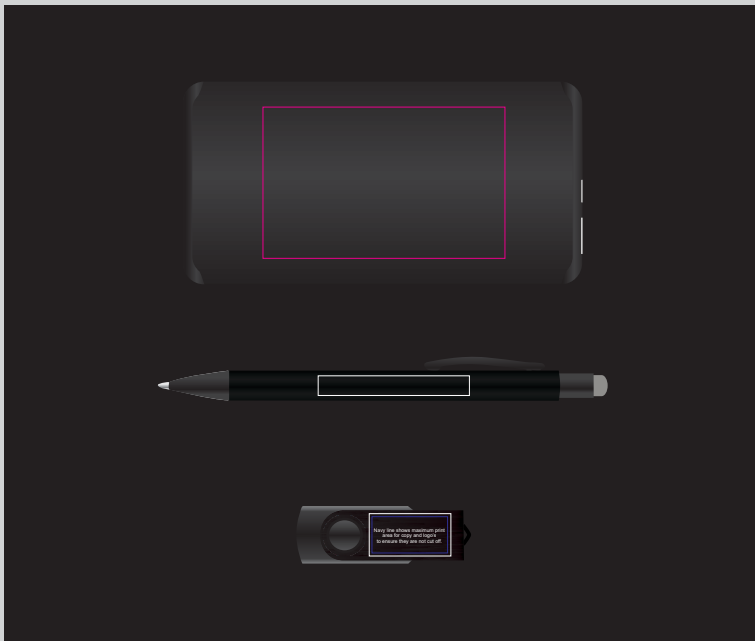

ARTWORK FOR APPROVAL

IMPORTANT: This drawing is for approximate print positional purposes only. It is not intended to be an exact scale or detailed representation of the product. Colour proofs are to be used as a guide only and not a true representation of true product or print colour. If item colours are important, order a sample from our current shipment.

Digitally printed Sleeve provides approx 1/3 coverage
Showing at approx 25% of size

BELOW IS 40% OF ACTUAL SIZE
Example of the product inside the black gift box

Maximum print area: 80mmL x 480.8mmH
Actual print size:

PLEASE SEE NEXT PAGE...

Direct digital designs are printed in CMYK.
Pantone colours will be produced in the closest CMYK colour match possible.

Maximum print area: 50mmL x 6.5mmH
Actual print size:

LL9600 Swivel USB Flash Drive

Maximum print area: 27mmL x 14mmH
Actual print size:

PLEASE SEE NEXT PAGE...

Digitally printed Sleeve provides approx 1/3 coverage
Showing at approx 50% of size

Yellow outline represents folds.
Blue is the maximum print area for text and logo's.
Red line represents maximum print area.
2mm bleed is represented by the green line
Overlap area when printed will not be visible