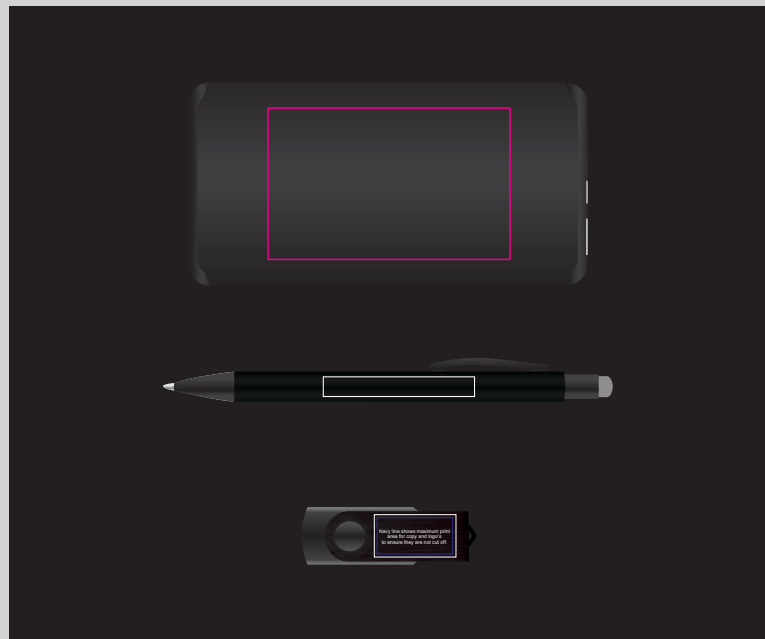

# ARTWORK FOR APPROVAL

**IMPORTANT:** This drawing is for approximate print positional purposes only. It is not intended to be an exact scale or detailed representation of the product. Colour proofs are to be used as a guide only and not a true representation of true product or print colour. If item colours are important, order a sample from our current shipment.

Order #  
Proof #1  
Date 00/00/00

Product Code : LL8243 - LL9204, LL3280, LL9600, LL824  
Description : Bliss Gift Set - Matrix Power Bank, Opal Pen, Swivel Flash Drive  
Item Colour/s :  
Quantity :  
Decoration Type : Digital Direct + Screen on Box  
Print Colour :

BELOW IS 40% OF ACTUAL SIZE

Example of the product inside the black gift box

PLEASE SEE NEXT PAGE...