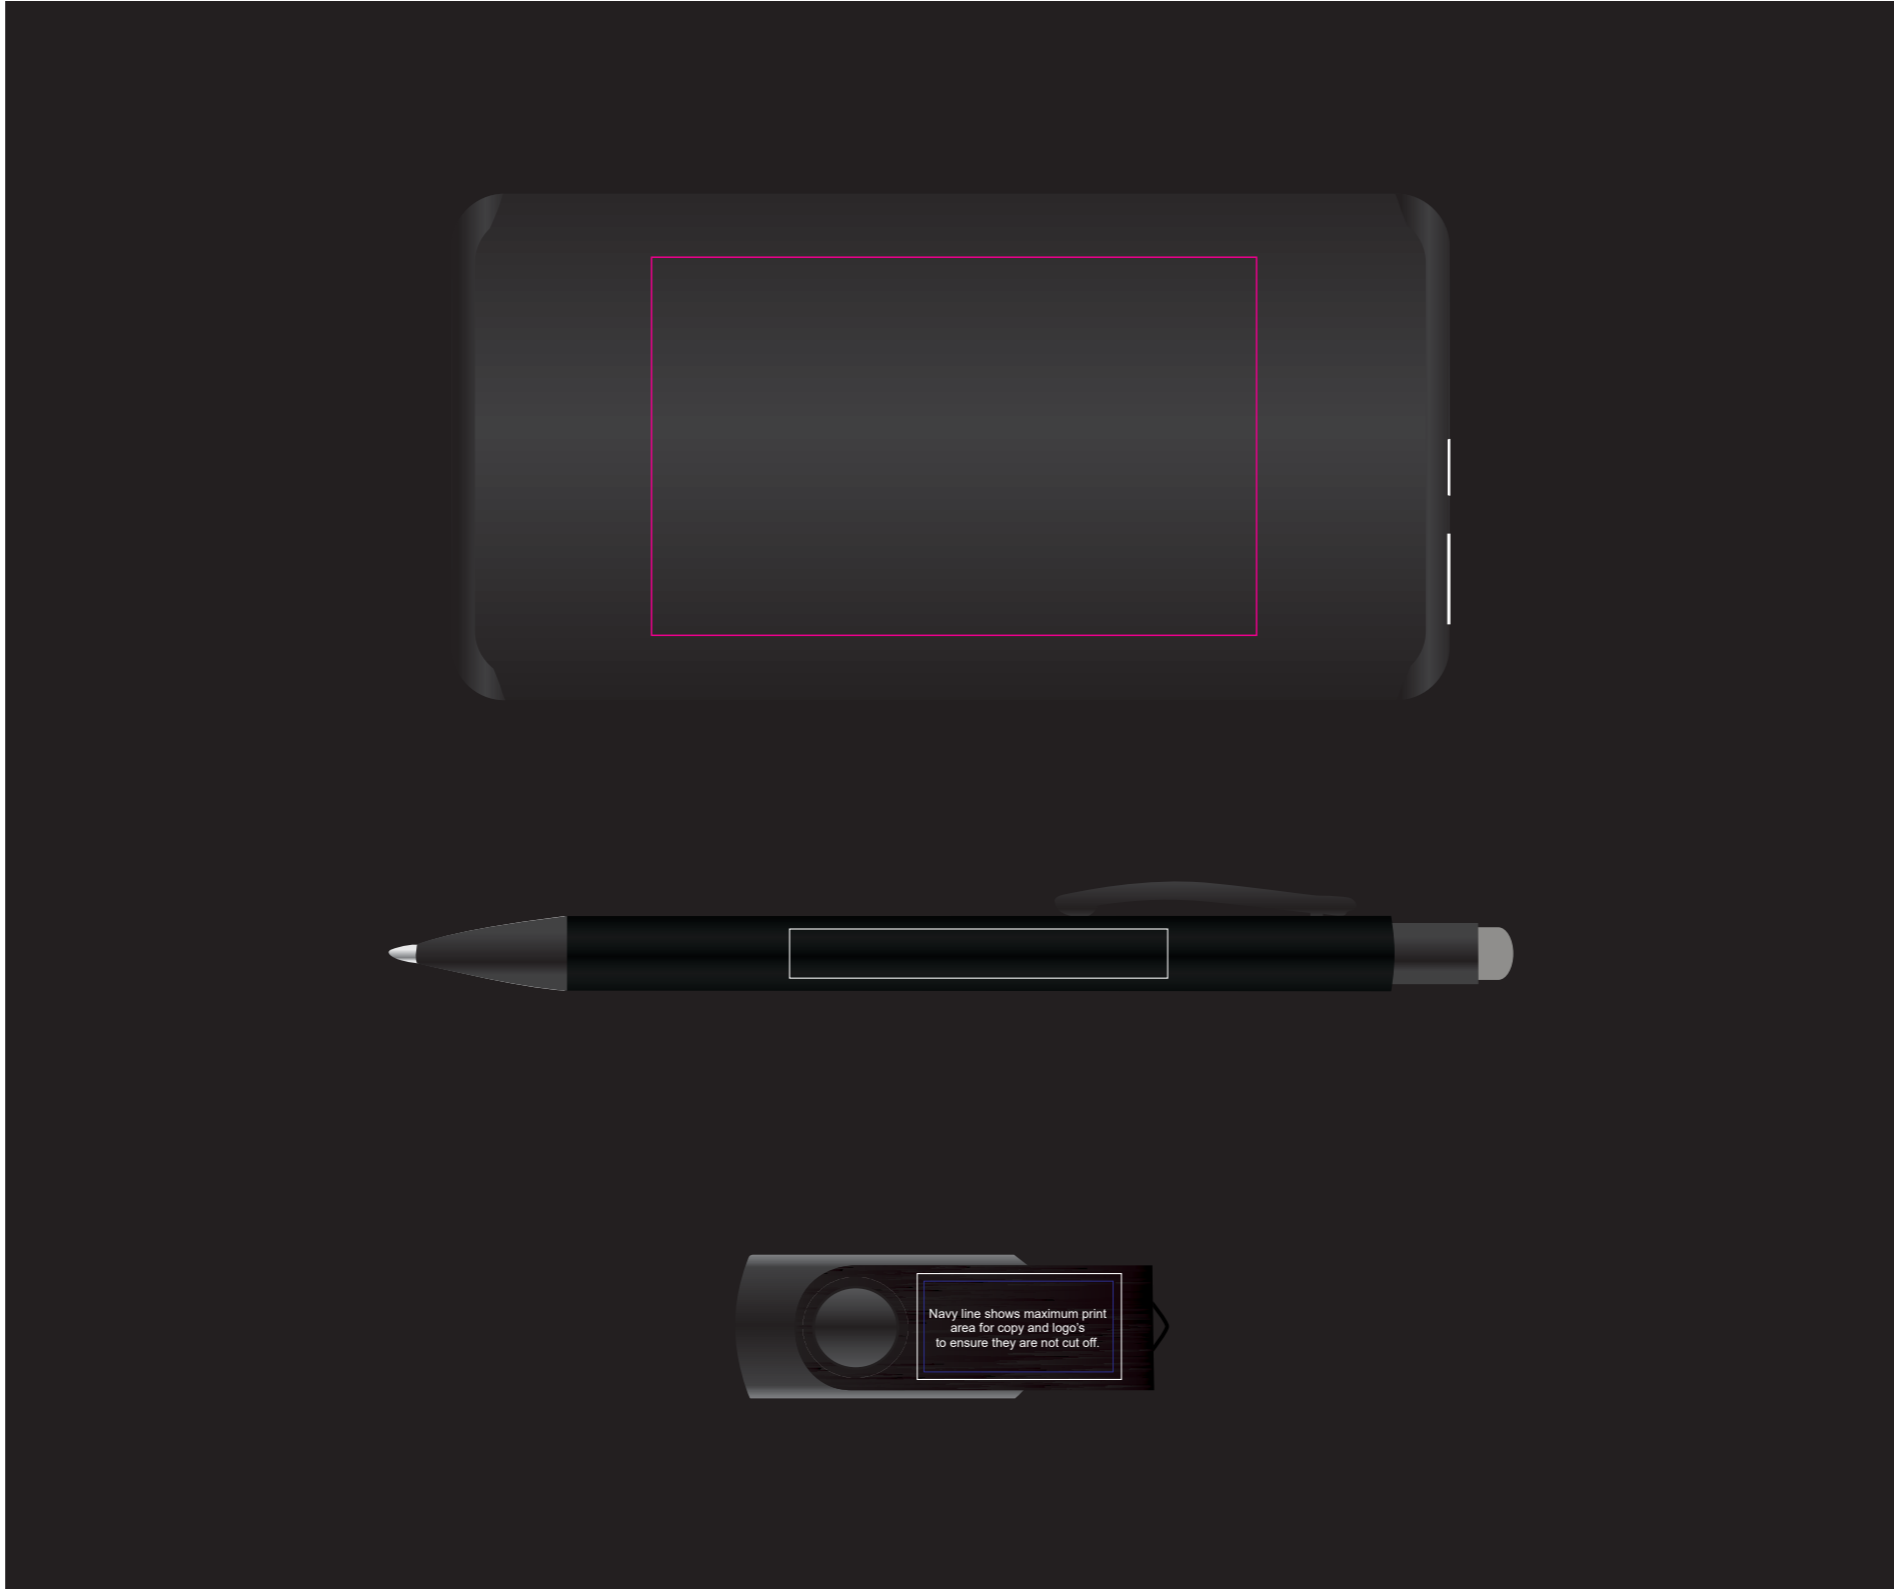

# ARTWORK FOR APPROVAL

**IMPORTANT:** This drawing is for approximate print positional purposes only. It is not intended to be an exact scale or detailed representation of the product. Colour proofs are to be used as a guide only and not a true representation of true product or print colour. If item colours are important, order a sample from our current shipment.

PLEASE SEE NEXT PAGE...

Direct digital designs are printed in CMYK.  
Pantone colours will be produced in the closest CMYK colour match possible.

Maximum print area: 50mmL x 6.5mmH  
Actual print size:

### LL9600 Swivel USB Flash Drive

Maximum print area: 27mmL x 14mmH  
Actual print size:

PLEASE SEE NEXT PAGE...

Example of the product inside the black gift box

Matrix Power Bank  
Maximum print area: 50mmL x 80mmH  
Actual print size:

Opal Pen  
Maximum print area: 50mmL x 6.5mmH  
Actual print size:

Swivel Flash Drive  
Maximum print area: 27mmL x 14mmH  
Actual print size:

**Metallic Silver or Gold print recommended**

Maximum print area: 180mmL x 130mmH  
Actual print size: