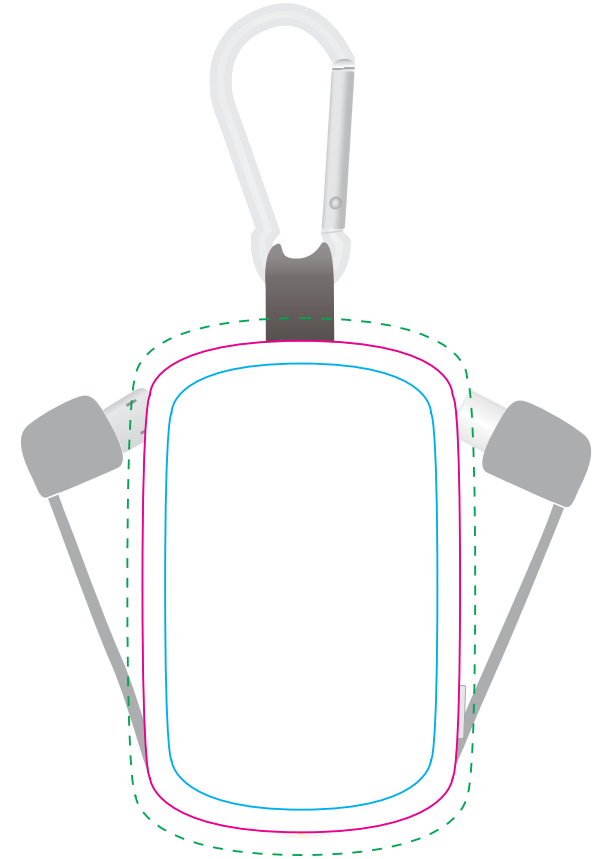

**Power Bank**  
Print Area: 42mmL x 65mmH  
Actual print size: xxmmL x xxmmH

Pad Print

PMS  
XXXc

Digital

**Gift box**  
Print Area: 130mmL x 180mmH  
Actual print size: xxmmL x xxmmH

Finished print area

MICRO USB END

**Power Bank**  
Print Area: 42mmL x 65mmH  
Actual print size: xxmmL x xxmmH

Max print area for copy & text ————  
Finished print area ————  
Bleed line - - - - -