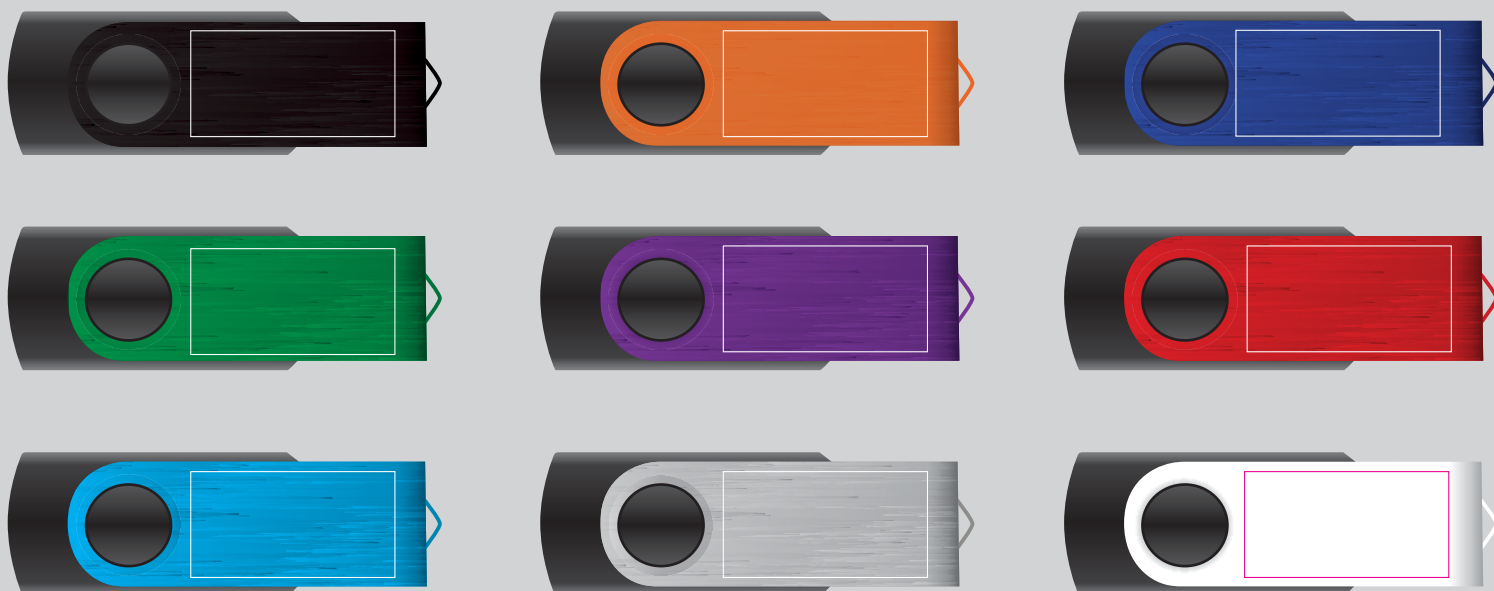

LI3278 Orlando Mirror Finish Ballpoint Pen

LASER ENGRAVING VARIATIONS:

Due to slight variations in the composition of item materials its possible laser engraving results will vary from time to time and this is considered normal.

Maximum print area: 50mmL x 6mmH
Actual print size:

LL9600 Swivel USB Flash Drive

PLEASE NOTE

Colour of Aluminium shell can vary 10% +/- within the same shipment and is considered acceptable.
If colouring is important please ask for a sample from our current shipment

LASER ENGRAVING

This product laser engraves White/Light Grey

Maximum print area: 27mmL x 14mmH
Actual print size:

PLEASE SEE NEXT PAGE...

Metallic Silver or Gold print recommended

Maximum print area: 60mmL x 60mmH
Actual print size: