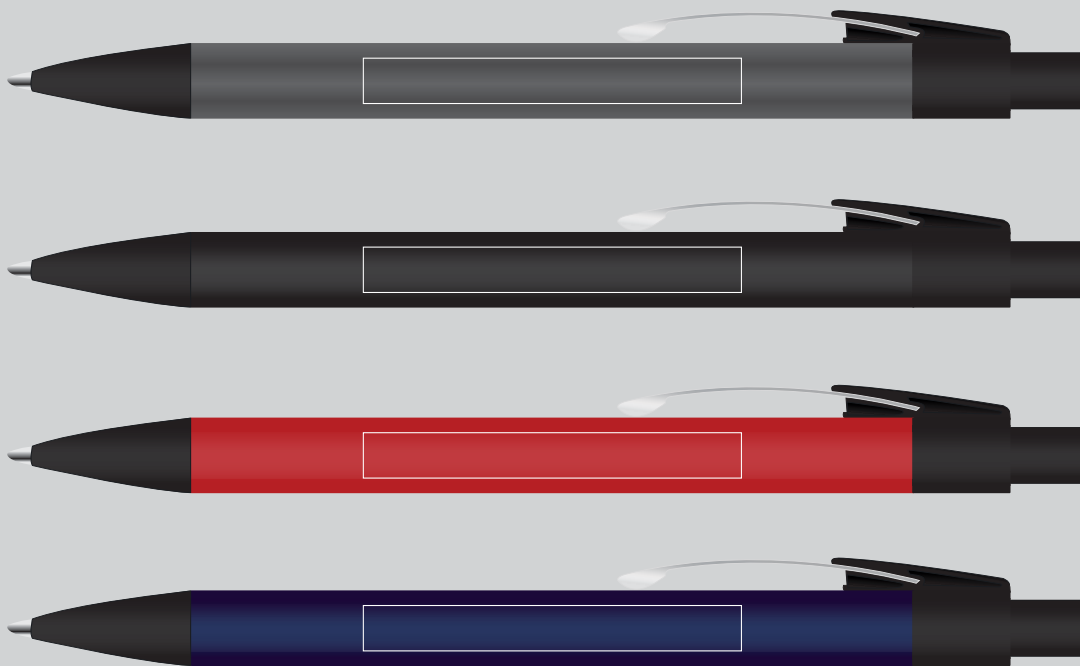

PLEASE NOTE
Colour of Aluminium shell can vary 10% +/- within the same shipment and is considered acceptable.
If colouring is important please ask for a sample from our current shipment

BELOW IS 70% OF ACTUAL SIZE
Metallic Silver or Gold print recommended

LI3278 Orlando Mirror Finish Ballpoint Pen

LASER ENGRAVING VARIATIONS:

Due to slight variations in the composition of item materials its possible laser engraving results will vary from time to time and this is considered normal.

Maximum print area: 50mmL x 6mmH
Actual print size:

LL9600 Swivel USB Flash Drive

PLEASE NOTE

Colour of Aluminium shell can vary 10% +/- within the same shipment and is considered acceptable.
If colouring is important please ask for a sample from our current shipment