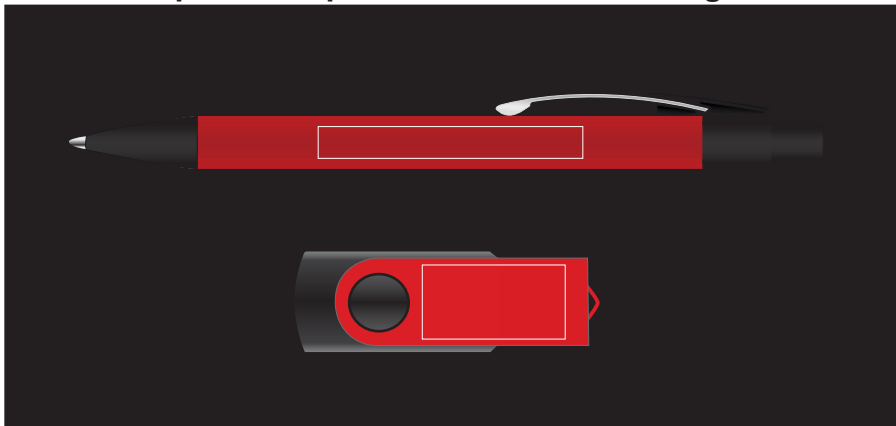

PLEASE SEE NEXT PAGE...

INTERNAL USE ONLY

INT:

QC Code:	New Pte # _____	Info:	Q: _____	Ctns: _____	Wt(kg): _____
PP:	Prt Int: _____	Prep:	S: _____	D: _____	
Rpt Ord:	Rpt Pte # _____	Cat:	E: _____	Ctns: _____	Wt(kg): _____
Split: Y/N	Mach: _____	U/P Int: _____	R/P Int: _____	R: _____	D: _____
Courier:					Total Wt(kg): _____