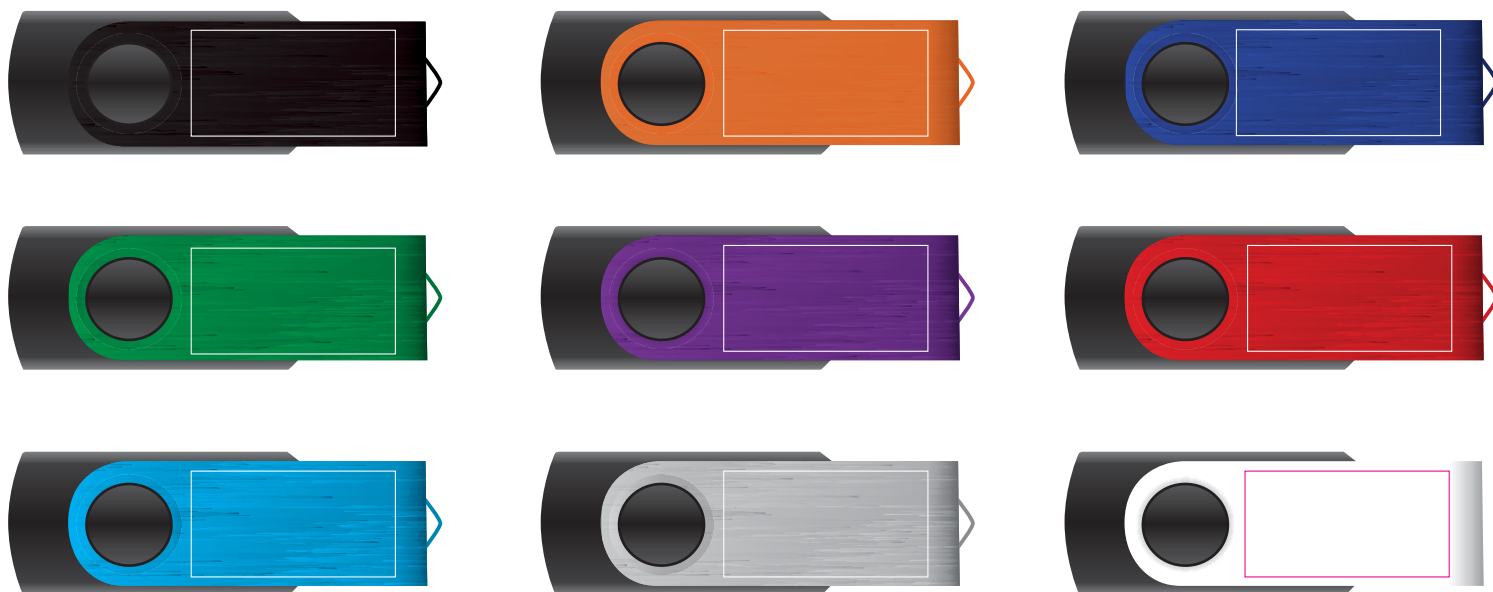

Order #
Proof #1
Date 00/00/00

Product Code : LL8216 - LL3271, LL9600, LL821
Description : Cape Gift Set - Napier Pen Black and Swivel Flash Drive
Item Colour/s : Black, Dark Blue, Gunmetal, Light Blue, Light Green, Orange, Red, Silver, White
Quantity :
Decoration Type : Laser

LI3272 Napier Aluminium Black Ballpoint Pen

LASER ENGRAVING
This product laser engraves Silver

Maximum print area: 50mmL x 7mmH
Actual print size:

LL9600 Swivel USB Flash Drive

LASER ENGRAVING
This product laser engraves White/Light Grey