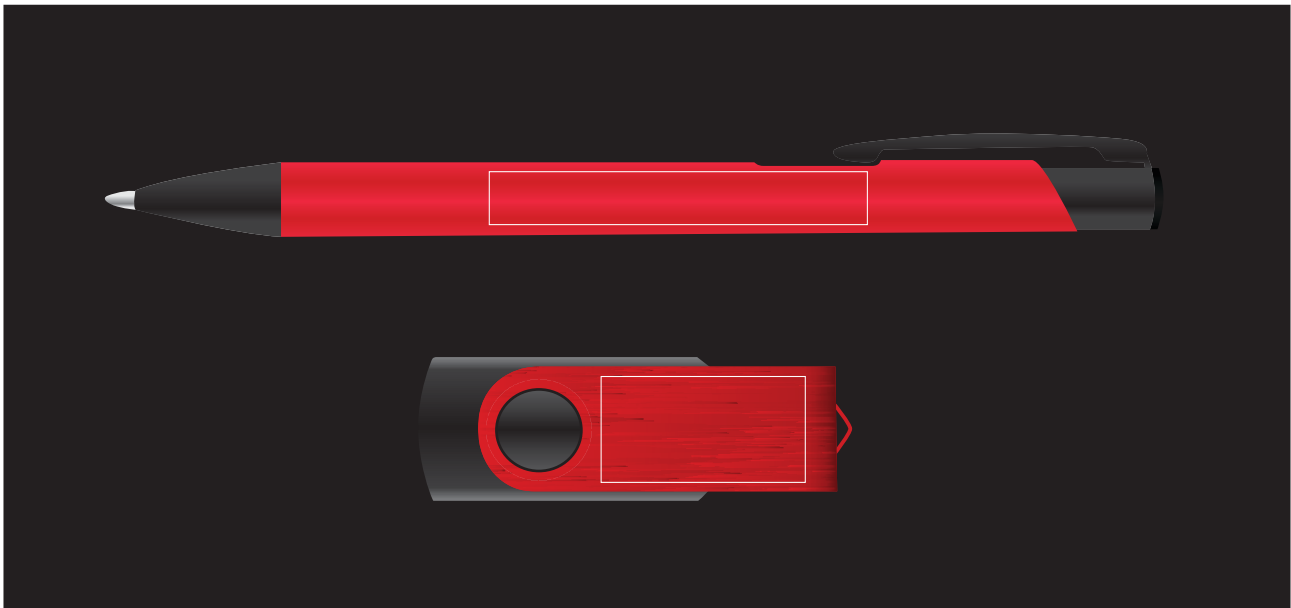

ARTWORK FOR APPROVAL

IMPORTANT: This drawing is for approximate print positional purposes only. It is not intended to be an exact scale or detailed representation of the product. Colour proofs are to be used as a guide only and not a true representation of true product or print colour. If item colours are important, order a sample from our current shipment.

Order #
Proof #1
Date 00/00/00

Product Code : LL8216 - LL3271, LL9600, LL821
Description : Cape Gift Set - Napier Pen Black and Swivel Flash Drive
Item Colour/s : Black, Dark Blue, Gunmetal, Light Blue, Light Green, Orange, Red, Silver, White
Quantity :
Decoration Type : Laser

PLEASE NOTE

Colour of Aluminium shell can vary 10% +/- within the same shipment and is considered acceptable. If colouring is important please ask for a sample from our current shipment

LASER ENGRAVING VARIATIONS:

Due to slight variations in the composition of item materials its possible laser engraving results will vary from time to time and this is considered normal.

Example of the product inside the black gift box

PLEASE SEE NEXT PAGE...

INTERNAL USE ONLY

INT:

QC Code:	New Pte # _____	Info:	Q: _____	Ctns: _____	Wt(kg): _____
PP:	Prt Int: _____	Prep:	S: _____	D: _____	
Rpt Ord:	Rpt Pte # _____	Cat:	E: _____	Ctns: _____	Wt(kg): _____
Split: Y/N	Mach: _____	U/P Int: _____	R/P Int: _____	R: _____	D: _____
Courier:					Total Wt(kg): _____