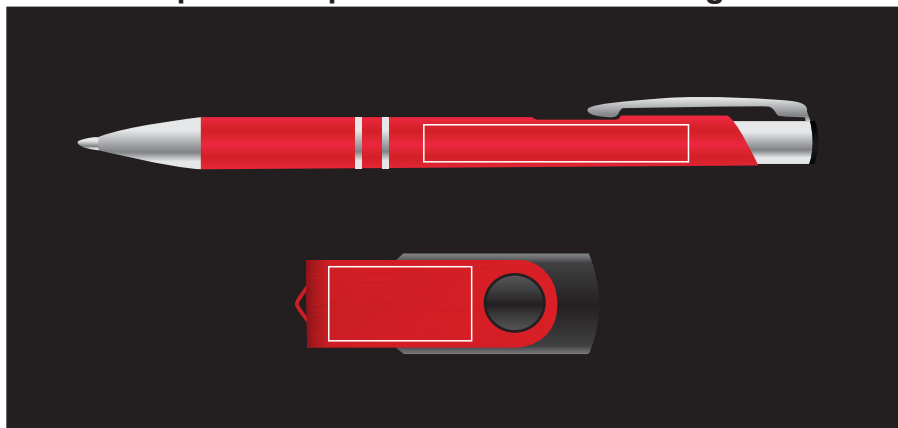

Example of the product inside the black gift box

PLEASE SEE NEXT PAGE...

INTERNAL USE ONLY

INT:

QC Code:	New Pte # _____	Info:	Q: _____	Ctns: _____	Wt(kg): _____
PP:	Prt Int: _____	Prep:	S: _____	D: _____	
Rpt Ord:	Rpt Pte # _____	Cat:	E: _____	Ctns: _____	Wt(kg): _____
Split: Y/N	Mach: _____	U/P Int: _____	R/P Int: _____	R: _____	D: _____
Courier:					Total Wt(kg): _____