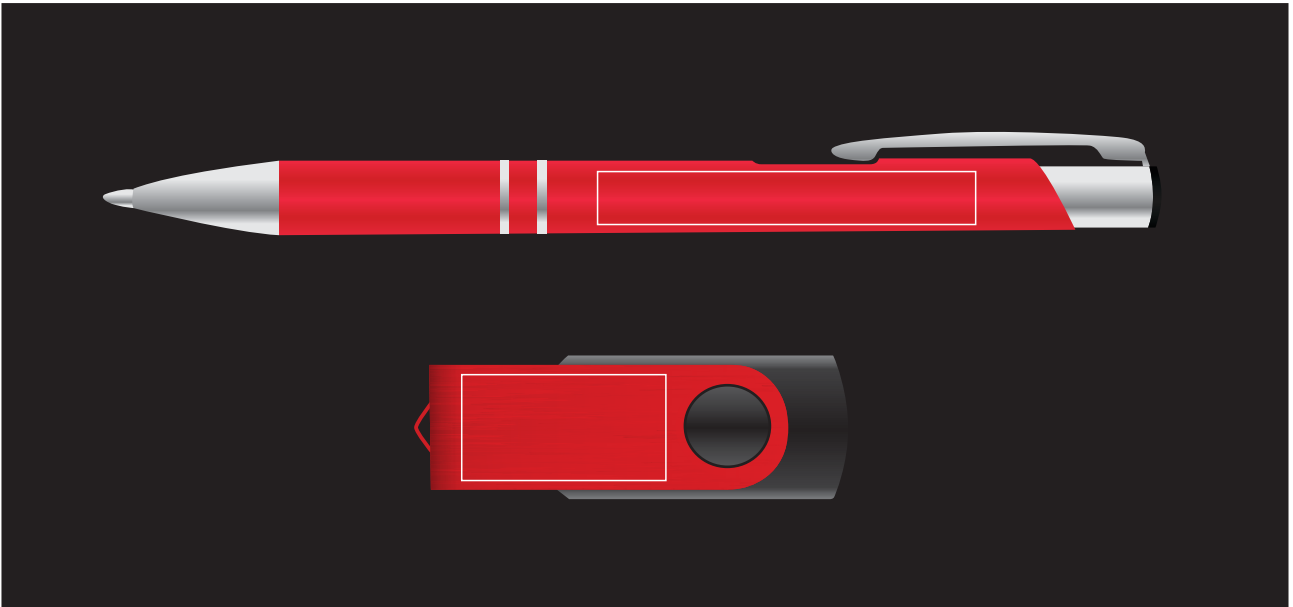

LI3272 Napier Ballpoint Pen

LASER ENGRAVING
This product laser engraves Silver

Maximum print area: 50mmL x 7mmH
Actual print size:

LL9600 Swivel USB Flash Drive

PLEASE NOTE

Colour of Aluminium shell can vary 10% +/- within the same shipment and is considered acceptable.
If colouring is important please ask for a sample from our current shipment

LASER ENGRAVING
This product laser engraves White/Light Grey

Maximum print area: 27mmL x 14mmH
Actual print size:

Example of the product inside the black gift box

Digitally printed Sleeve

Direct digital designs are printed in CMYK.
Pantone colours will be produced in the closest CMYK colour match possible.