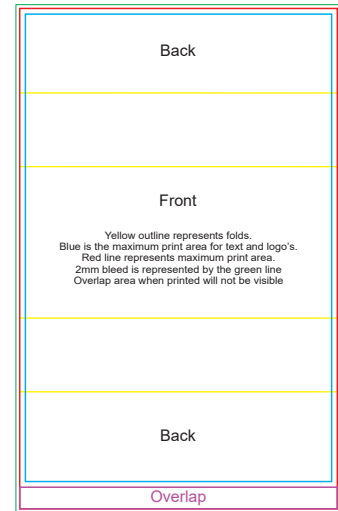

Due to slight variations in the composition of item materials its possible laser engraving results will vary from time to time and this is considered normal.

Digitally printed Sleeve Approx 25% of size

Example of the product inside the black gift box

Maximum print area: 168mmL x 264.6mmH
Actual print size:

PLEASE SEE NEXT PAGE...

INTERNAL USE ONLY

INT:

QC Code:	New Pte # _____	Info:	Q: _____	Ctns: _____	Wt(kg): _____
PP:	Prt Int: _____	Prep:	S: _____	D: _____	
Rpt Ord:	Rpt Pte # _____	Cat:	E: _____	Ctns: _____	Wt(kg): _____
Split: Y/N	Mach: _____	U/P Int: _____	R/P Int: _____	R: _____	D: _____
Courier:					Total Wt(kg): _____

LASER ENGRAVING
This product laser engraves White/Light Grey

Maximum print area: 27mmL x 14mmH
Actual print size:

Example of the product inside the black gift box

Digitally printed Sleeve

Direct digital designs are printed in CMYK.
Pantone colours will be produced in the closest CMYK colour match possible.

Maximum print area: 168mmL x 264.6mmH
Actual print size: