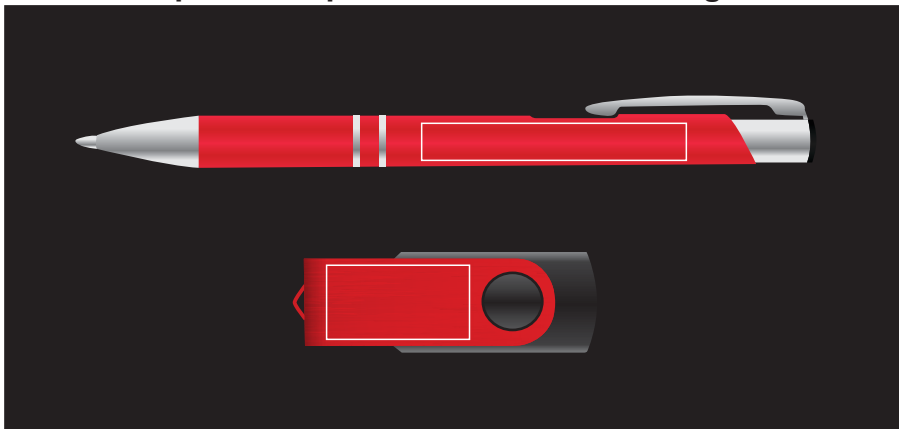

ARTWORK FOR APPROVAL

IMPORTANT: This drawing is for approximate print positional purposes only. It is not intended to be an exact scale or detailed representation of the product. Colour proofs are to be used as a guide only and not a true representation of true product or print colour. If item colours are important, order a sample from our current shipment.

Order #
Proof #1
Date 00/00/00

Product Code : LL8215 - LL3271, LL9600, LL821
Description : Bellman Gift Set - Napier Pen and Swivel Flash Drive + Sleeve
Item Colour/s : Black, Dark Blue, Gunmetal, Light Blue, Light Green, Orange, Red, Silver
Quantity :
Decoration Type : Laser (Pen & Flash Drive) + Sleeve

PLEASE NOTE

Colour of Aluminium shell can vary 10% +/- within the same shipment and is considered acceptable.
If colouring is important please ask for a sample from our current shipment

LASER ENGRAVING VARIATIONS:

Due to slight variations in the composition of item materials its possible laser engraving results will vary from time to time and this is considered normal.

Digitally printed Sleeve Approx 25% of size

Example of the product inside the black gift box

Maximum print area: 168mmL x 264.6mmH
Actual print size:

PLEASE SEE NEXT PAGE...

INTERNAL USE ONLY

INT:

QC Code:	New Pte # _____	Info:	Q: _____	Ctns: _____	Wt(kg): _____
PP:	Prt Int: _____	Prep:	S: _____	D: _____	
Rpt Ord:	Rpt Pte # _____	Cat:	E: _____	Ctns: _____	Wt(kg): _____
Split: Y/N	Mach: _____	U/P Int: _____	R/P Int: _____	R: _____	D: _____
Courier:					Total Wt(kg): _____