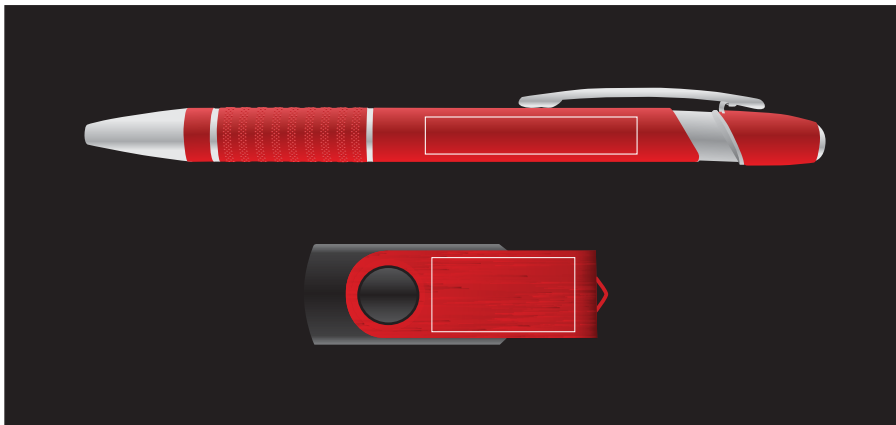

Order #
Proof #1
Date 00/00/00

Product Code : LL8214 - LL3275, LL9600, LL821
Description : Alliance Gift Set - Miami Pen and Swivel Flash Drive
Item Colour/s : Black, Dark Blue, Green, Light Blue, Orange, Red
Quantity :
Decoration Type : Laser (Pen & Flash Drive) & Pad (Gift box)
Print Colour

LASER ENGRAVING VARIATIONS:
Due to slight variations in the composition of item materials its possible laser engraving results will vary from time to time and this is considered normal.

PLEASE NOTE

Colour of Aluminium shell can vary 10% +/- within the same shipment and is considered acceptable. If colouring is important please ask for a sample from our current shipment

BELOW IS 70% OF ACTUAL SIZE

Metallic Silver or Gold print recommended

Maximum print area: 60mmL x 60mmH
Actual print size:

Example of the product inside the black gift box

PLEASE SEE NEXT PAGE...

INTERNAL USE ONLY