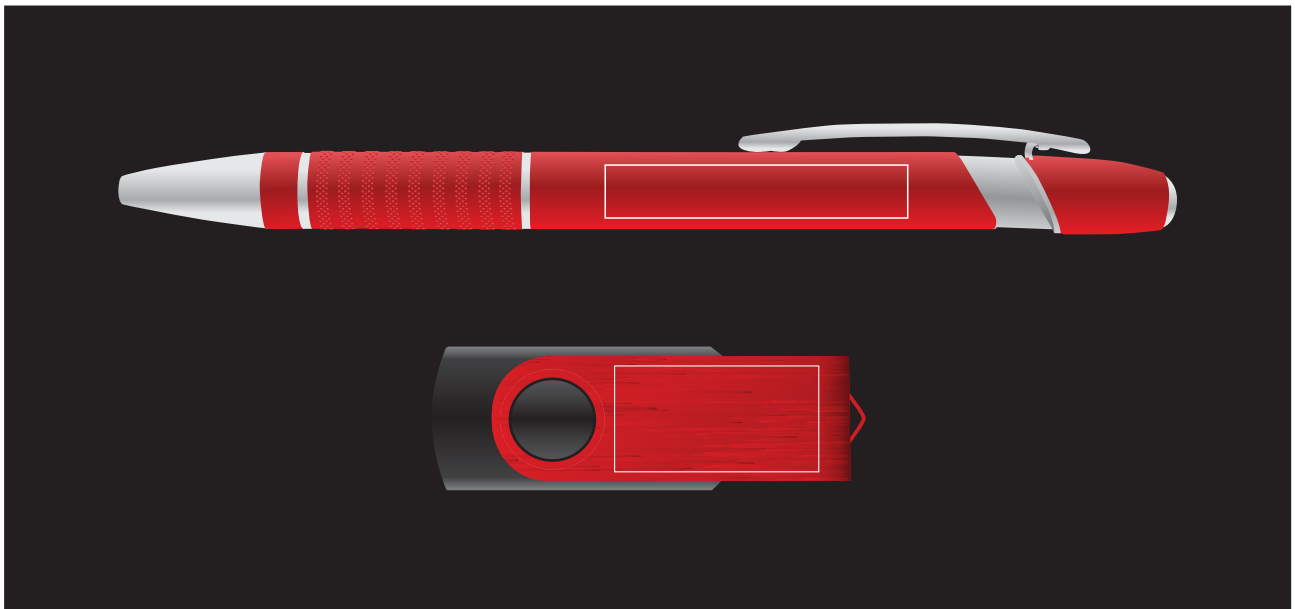

ARTWORK FOR APPROVAL

IMPORTANT: This drawing is for approximate print positional purposes only. It is not intended to be an exact scale or detailed representation of the product. Colour proofs are to be used as a guide only and not a true representation of true product or print colour. If item colours are important, order a sample from our current shipment.

Order #
Proof #1
Date 00/00/00

Product Code : LL8214 - LL3275, LL9600, LL821
Description : Alliance Gift Set - Miami Pen and Swivel Flash Drive
Item Colour/s : Black, Dark Blue, Green, Light Blue, Orange, Red
Quantity :
Decoration Type : Laser

PLEASE NOTE

Colour of Aluminium shell can vary 10% +/- within the same shipment and is considered acceptable. If colouring is important please ask for a sample from our current shipment

LASER ENGRAVING VARIATIONS:

Due to slight variations in the composition of item materials its possible laser engraving results will vary from time to time and this is considered normal.

Example of the product inside the black gift box

Example of the product inside the black gift box

PLEASE SEE NEXT PAGE...

INTERNAL USE ONLY

INT:

QC Code:	New Pte # _____	Info:	Q: _____	Ctns: _____	Wt(kg): _____
PP:	Prt Int: _____	Prep:	S: _____	D: _____	
Rpt Ord:	Rpt Pte # _____	Cat:	E: _____	Ctns: _____	Wt(kg): _____
Split: Y/N	Mach: _____	U/P Int: _____	R/P Int: _____	R: _____	D: _____
Courier:					Total Wt(kg): _____