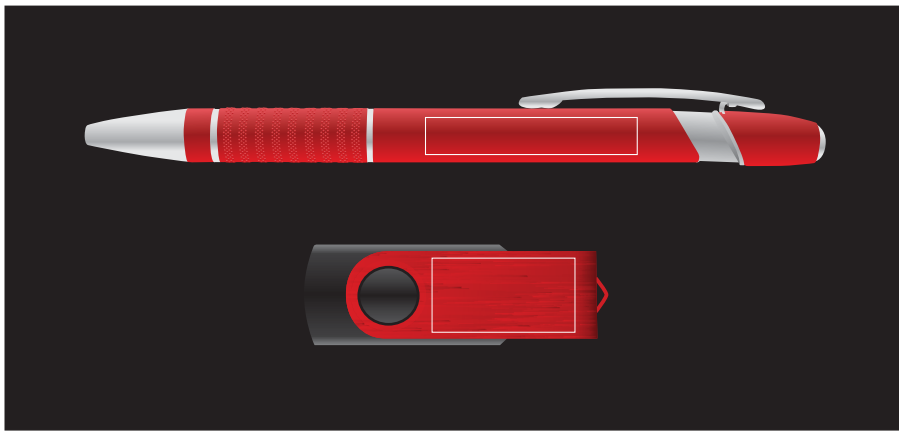

ARTWORK FOR APPROVAL

IMPORTANT: This drawing is for approximate print positional purposes only. It is not intended to be an exact scale or detailed representation of the product. Colour proofs are to be used as a guide only and not a true representation of true product or print colour. If item colours are important, order a sample from our current shipment.

Order #
Proof #1
Date 00/00/00

Product Code : LL8214 - LL3275, LL9600, LL821
Description : Alliance Gift Set - Miami Pen and Swivel Flash Drive + Sleeve
Item Colour/s : Black, Dark Blue, Green, Light Blue, Orange, Red
Quantity :
Decoration Type : Laser Pen & Flash Drive + Digitally Printed Sleeve
Print Colour

LASER ENGRAVING VARIATIONS:
Due to slight variations in the composition of item materials its possible laser engraving results will vary from time to time and this is considered normal.

PLEASE NOTE

Colour of Aluminium shell can vary 10% +/- within the same shipment and is considered acceptable. If colouring is important please ask for a sample from our current shipment

BELOW IS 70% OF ACTUAL SIZE

Example of the product inside the black gift box