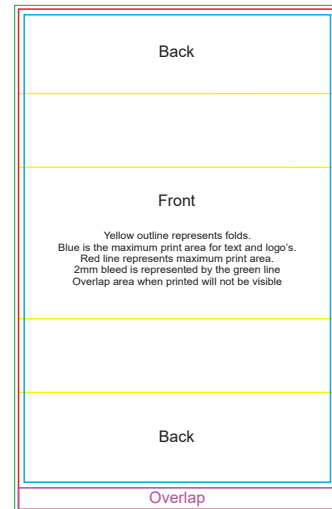

LASER ENGRAVING VARIATIONS:
Due to slight variations in the composition of item materials its possible laser engraving results will vary from time to time and this is considered normal.

PLEASE NOTE

Colour of Aluminium shell can vary 10% +/- within the same shipment and is considered acceptable. If colouring is important please ask for a sample from our current shipment

BELOW IS 70% OF ACTUAL SIZE

Example of the product inside the black gift box

Digitally printed Sleeve
Approx 25% of size

Maximum print area: 168mmL x 264.6mmH
Actual print size:

PLEASE SEE NEXT PAGE...

INTERNAL USE ONLY

Back

Front

Yellow outline represents folds.
Blue is the maximum print area for text and logo's.
Red line represents maximum print area.
2mm bleed is represented by the green line
Overlap area when printed will not be visible

Back

Overlap

Maximum print area: 168mmL x 264.6mmH
Actual print size: