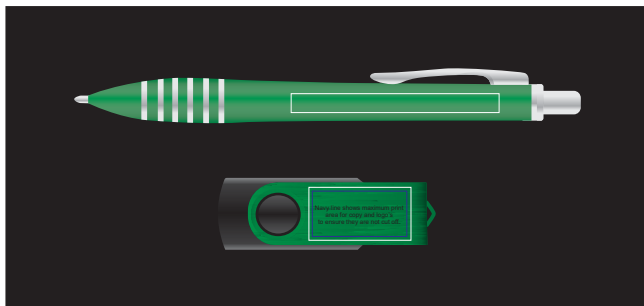

PLEASE SEE NEXT PAGE...

INTERNAL USE ONLY

INT:

QC Code:	New Pte # _____	Info:	Q: _____	Ctns: _____	Wt(kg): _____
PP:	Prt Int: _____	Prep:	S: _____	D: _____	
Rpt Ord:	Rpt Pte # _____	Cat:	E: _____	Ctns: _____	Wt(kg): _____
Split: Y/N	Mach: _____	U/P Int: _____	R/P Int: _____	R: _____	D: _____
Courier:					Total Wt(kg): _____