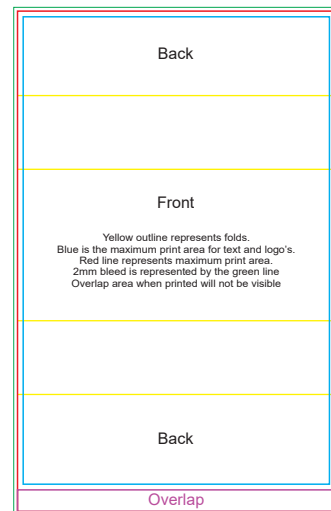

Order #  
Proof #1  
Date 00/00/00

**Product Code** : LL8212 - LL3294, LL9600, LL821  
**Description** : Destiny Gift Set - Titan Pen and Swivel Flash Drive + Sleeve  
**Item Colour/s** : Black & Black, Dark Blue, Green, Light Blue, Purple & Red  
**Quantity** :  
**Decoration Type** : Digital Direct + Sleeve  
**Print Colour**

### BELOW IS 70% OF ACTUAL SIZE

Example of the product inside the black gift box

### Digitally printed Sleeve Approx 25% of size

Maximum print area: 168mmL x 264.6mmH  
Actual print size:

**PLEASE SEE NEXT PAGE...**

### PLEASE NOTE

Colour of Aluminium shell can vary 10% +/- within the same shipment and is considered acceptable.  
If colouring is important please ask for a sample from our current shipment

Maximum print area: 27mmL x 14mmH  
Actual print size: