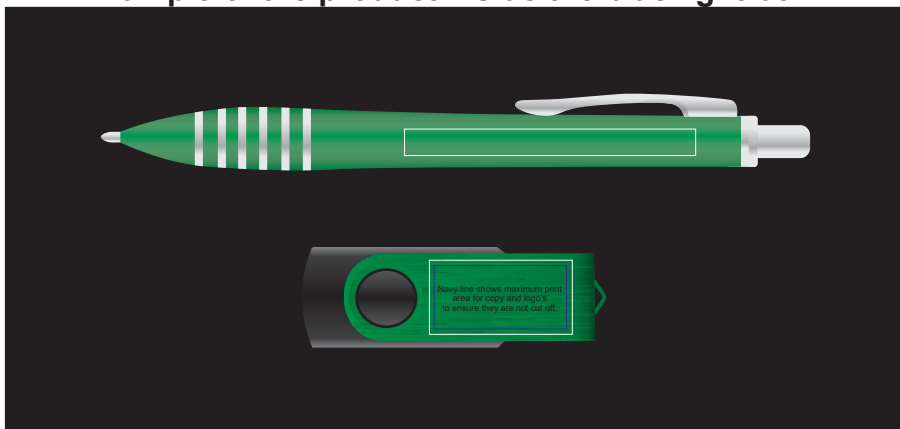

Order #  
Proof #1  
Date 00/00/00

**Product Code** : LL8212 - LL3294, LL9600, LL821  
**Description** : Destiny Gift Set - Titan Pen and Swivel Flash Drive + Sleeve  
**Item Colour/s** : Black & Black, Dark Blue, Green, Light Blue, Purple & Red  
**Quantity** :  
**Decoration Type** : Digital Direct + Sleeve  
**Print Colour**

### BELOW IS 70% OF ACTUAL SIZE

Example of the product inside the black gift box