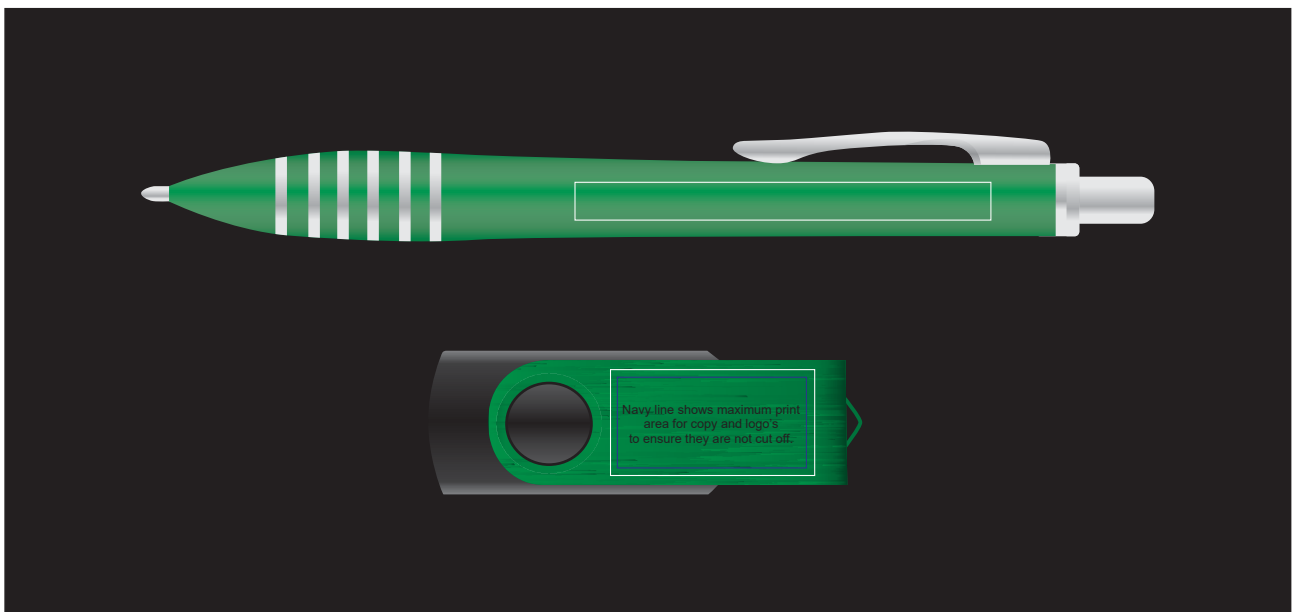

ARTWORK FOR APPROVAL

IMPORTANT: This drawing is for approximate print positional purposes only. It is not intended to be an exact scale or detailed representation of the product. Colour proofs are to be used as a guide only and not a true representation of true product or print colour. If item colours are important, order a sample from our current shipment.

Order #
Proof #1
Date 00/00/00

Product Code : LL8212 - LL3294, LL9600, LL821
Description : Destiny Gift Set - Titan Pen and Swivel Flash Drive
Item Colour/s : Black & Black, Dark Blue, Green, Light Blue, Purple & Red
Quantity :
Decoration Type : Digital Direct
Print Colour

Direct digital designs are printed in CMYK.
Pantone colours will be produced in the closest CMYK colour match possible.

Example of how the products are packed inside the Black Gift Box.

Maximum print area: 55mmL x 5mmH
Actual print size: