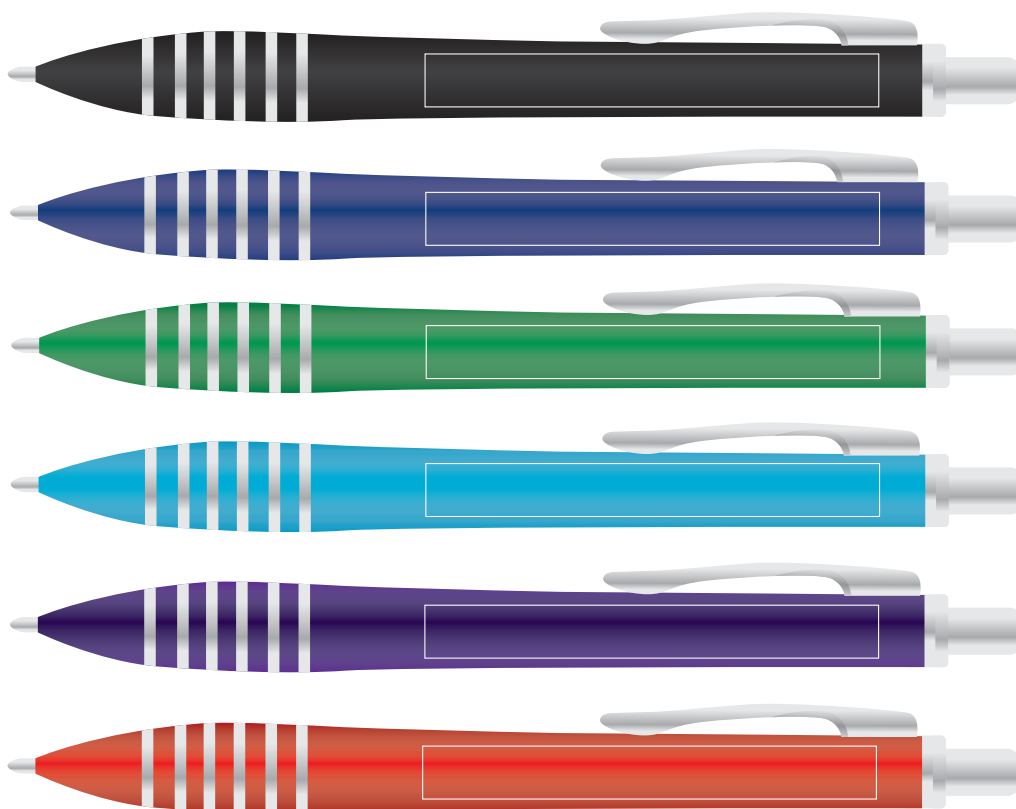

LI3294 Titan Pen

Direct digital designs are printed in CMYK.
Pantone colours will be produced in the closest CMYK colour match possible.

Maximum print area: 60mmL x 7mmH
Actual print size: