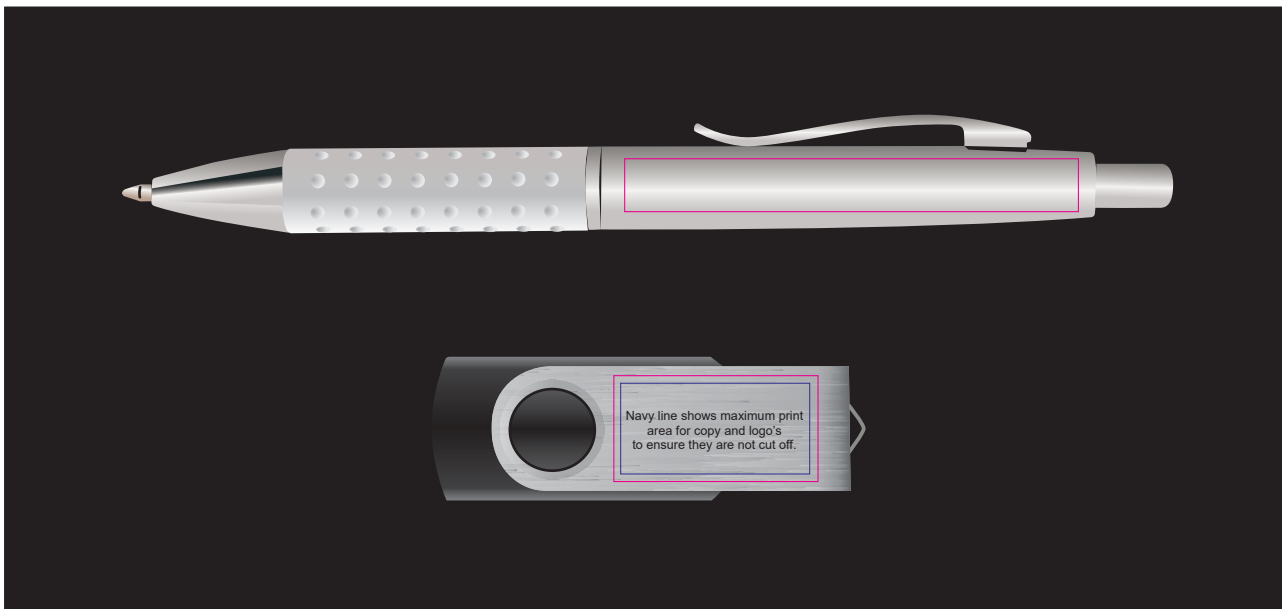

ARTWORK FOR APPROVAL

IMPORTANT: This drawing is for approximate print positional purposes only. It is not intended to be an exact scale or detailed representation of the product. Colour proofs are to be used as a guide only and not a true representation of true product or print colour. If item colours are important, order a sample from our current shipment.

Order #
Proof #1
Date 00/00/00

Product Code : LL8211 - LL3081, LL9600, LL821
Description : Style Gift Set - Bling Pen and Swivel Flash Drive
Item Colour/s : Silver
Quantity :
Decoration Type : Digital Direct
Print Colour

Direct digital designs are printed in CMYK.
Pantone colours will be produced in the closest CMYK colour match possible.

Example of the product inside the black gift box

Maximum print area: 60mmL x 7mmH
Actual print size: