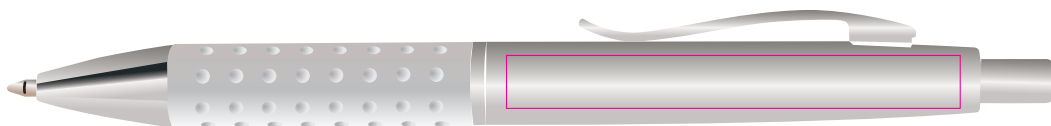

ARTWORK FOR APPROVAL

IMPORTANT: This drawing is for approximate print positional purposes only. It is not intended to be an exact scale or detailed representation of the product. Colour proofs are to be used as a guide only and not a true representation of true product or print colour. If item colours are important, order a sample from our current shipment.

Order #
Proof #1
Date 00/00/00

Product Code : LL8211 - LL3081, LL9600, LL821
Description : Style Gift Set - Bling Pen and Swivel Flash Drive
Item Colour/s : Silver
Quantity :
Decoration Type : Digital Direct
Print Colour

Direct digital designs are printed in CMYK.
Pantone colours will be produced in the closest CMYK colour match possible.

Example of the product inside the black gift box

Maximum print area: 60mmL x 7mmH
Actual print size: