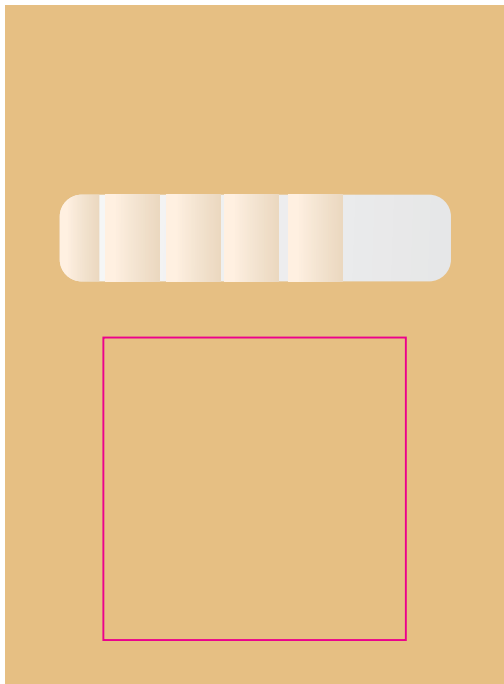

LL8152 - Activity Pencil Set - Natural

Label 

Print Area: 41mmL x 41mmH
Actual print size: xxmmL x xxmmH

Max print area for copy & text 
Finished print area 
Bleed line 

Digital 

Print Area: 40mmL x 40mmH
Actual print size: xxmmL x xxmmH

Finished print area 