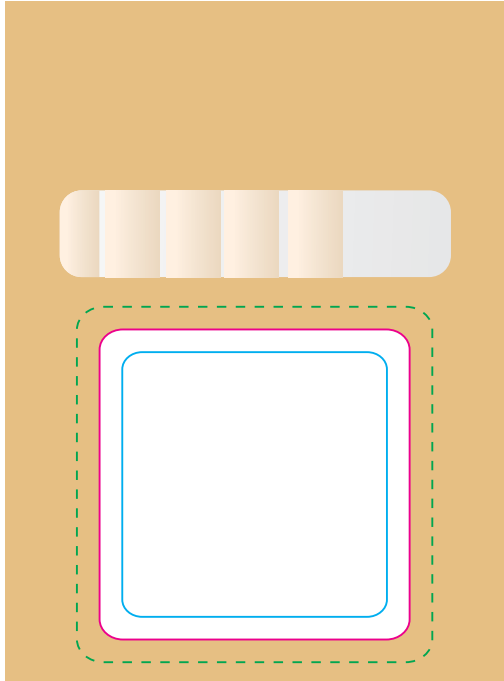

LL8152 - Activity Pencil Set - Natural

Label 

Print Area: 41mmL x 41mmH
Actual print size: xxmmL x xxmmH

Max print area for copy & text 
Finished print area 
Bleed line 

Digital 

Print Area: 40mmL x 40mmH
Actual print size: xxmmL x xxmmH

Finished print area 