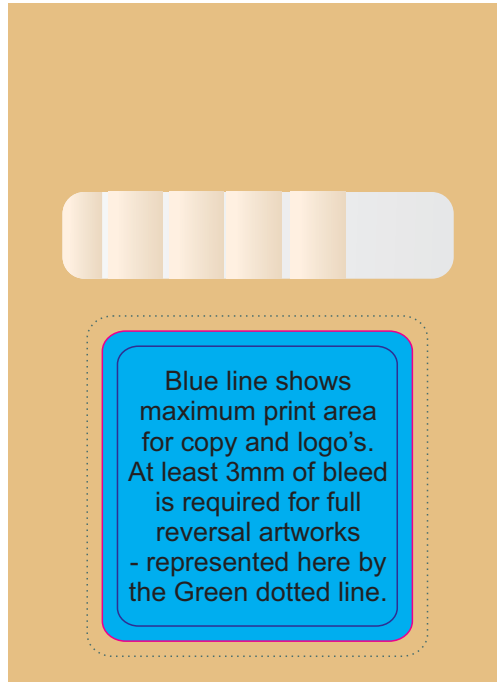

# ARTWORK FOR APPROVAL

**IMPORTANT:** This drawing is for approximate print positional purposes only. It is not intended to be an exact scale or detailed representation of the product. Colour proofs are to be used as a guide only and not a true representation of true product or print colour. If item colours are important, order a sample from our current shipment.

Order #  
Proof #1  
Date 00/00/00

**Product Code** : LL8152  
**Description** : Activity Pencil Set  
**Item Colour/s** : Natural  
**Quantity** :  
**Decoration Type** : Standard Label  
**Print Colour**

### LABEL NOTE:

Labels are applied by hand and although the greatest care is taken label positioning cannot be guaranteed across the entire order. They are digitally printed in CMYK. If pantone colour matching is important we require you to provide specific PMS colours, and we will produce closest CMYK colour match possible (to CP equivalent of coated pantone colours - perfect colour match not guaranteed). Vector art is required for colour matching. We are unable to edit colours in rasterized images. Print colours may be altered in appearance if placed on a strong colour background. Design position cannot be guaranteed across the entire order, some movement does occur during printing

Maximum label size: 41mmL x 41mmH  
Actual print size:  
Printed on white label.  
Pink border shows max label size and is not printed