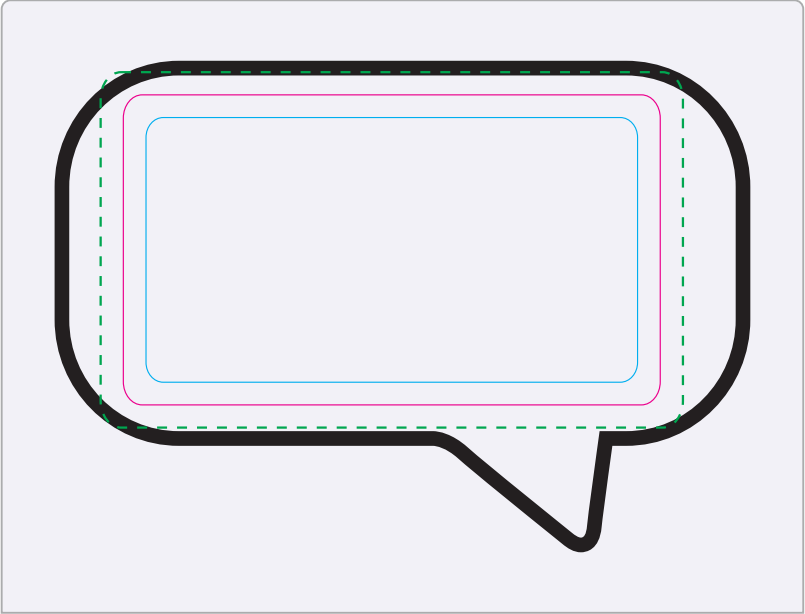

LL8132 - Speech Bubble Sticky Notes - White/Black

Digital 

Label 

Print Area: 71mmL x 41mmH
Actual print size: xxmmL x xxmmH

Print Area: 71mmL x 41mmH
Actual print size: xxmmL x xxmmH

Finished print area 

Max print area for copy & text 
Finished print area 
Bleed line 