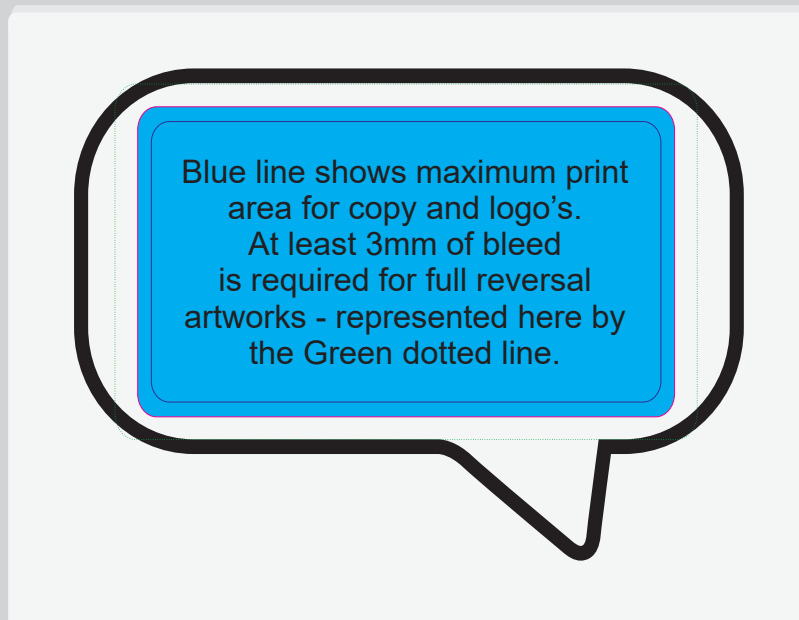

ARTWORK FOR APPROVAL

IMPORTANT: This drawing is for approximate print positional purposes only. It is not intended to be an exact scale or detailed representation of the product. Colour proofs are to be used as a guide only and not a true representation of true product or print colour. If item colours are important, order a sample from our current shipment.

Order #
Proof #
Date 00/00/0000

Product Code : LL8132
Description : Speech Bubble Notepad with Flags
Item Colour/s : White
Quantity :
Decoration Type : 4CP Standard Label
Print Colour

LABEL NOTE:

Labels are applied by hand and although the greatest care is taken, label positioning cannot be guaranteed across the entire order. Labels are digitally printed in CMYK. Pantone colours will be produced in the closest CMYK colour match possible.

Blue line shows maximum print area for copy and logo's.
At least 3mm of bleed is required for full reversal artworks - represented here by the Green dotted line.

Maximum label size: 71mmL x 41mmH
Actual print size:
Printed on white label.
Pink border shows max label size and is not printed