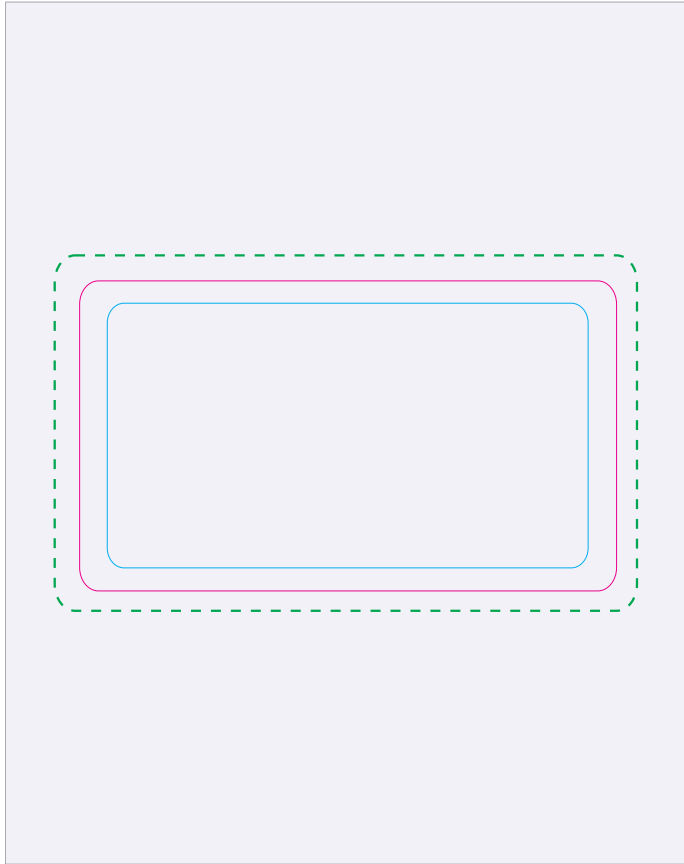

LL8131 - Notebrick Memo Pad - Black

Pad Print

Print Area: 70mmL x 27mmH  
Actual print size: xmmL x xmmH

Finished print area 

LL8131 - Notebrick Memo Pad with Label - Black

Pad Print  PMS XXXc

Label 

Print Area: 70mmL x 27mmH  
Actual print size: xxmmL x xxmmH

Finished print area 

Print Area: 71mmL x 41mmH  
Actual print size: xxmmL x xxmmH

Max print area for copy & text   
Finished print area   
Bleed line 