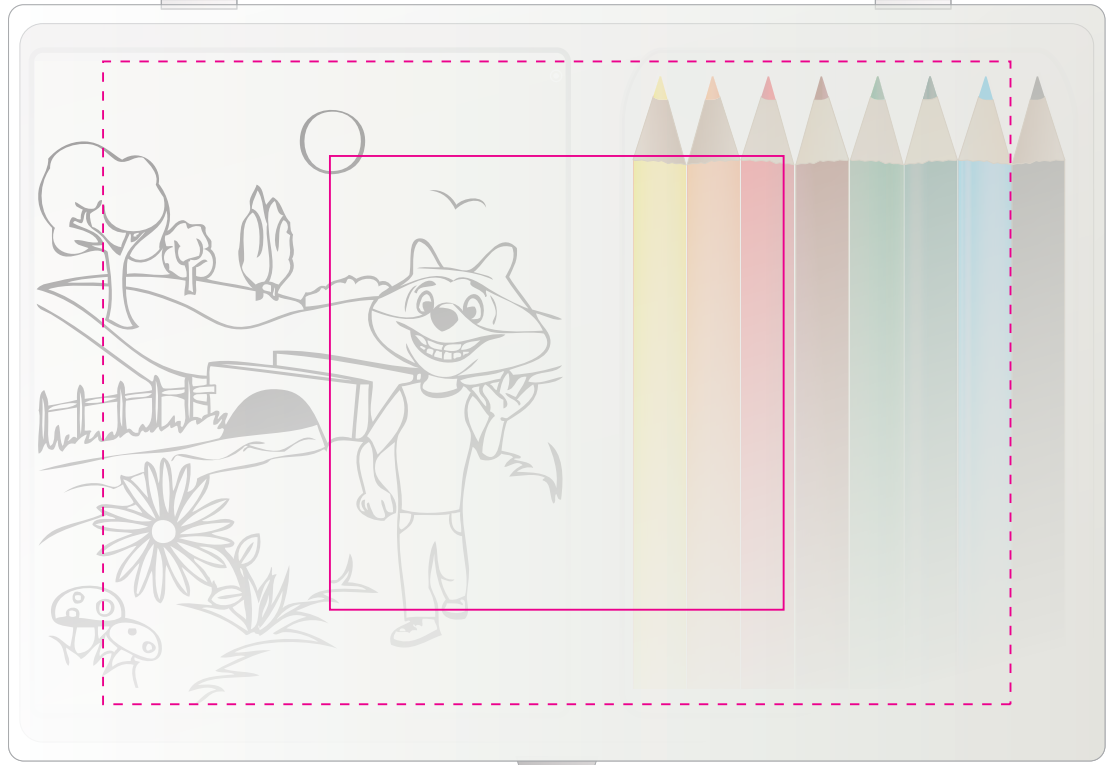

LL8064 - Koolio Drawing Set - Clear

Pad Print

Digital

Pad

Print Area: 60mmL x 60mmH
Actual print size: mmL x mmH

Digital

Print Area: 120mmL x 85mmH
Actual print size: mmL x mmH

Finished print area - Pad Print ———
Finished print area - Digital Print - - - -

Label

Print Area: 135mmL x 90mmH
Actual print size: mmL x mmH

Max print area for copy & text ———
Finished print area ———
Bleed line - - - -