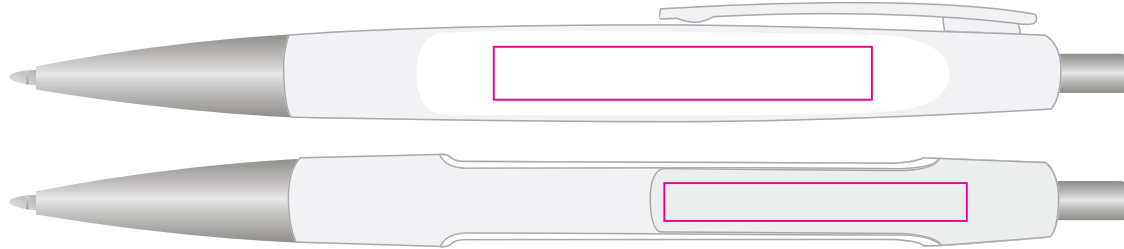

LL8016 - Arrow Pen: Black/White, Dark Blue/White, Green/White, Light Blue/White, Orange/White, Pink/White, Purple/White, Red/White, White or Yellow/White

Pad Print

PMS
XXXc

Barrel

Print Area: 50mmL x 7mmH
Actual print size: xxmmL x xxmmH

Clip

Print Area: 40mmL x 5mmH
Actual print size: xxmmL x xxmmH

Digital

Print Area: 50mmL x 6.5mmH
Actual print size: xxmmL x xxmmH

Finished print area