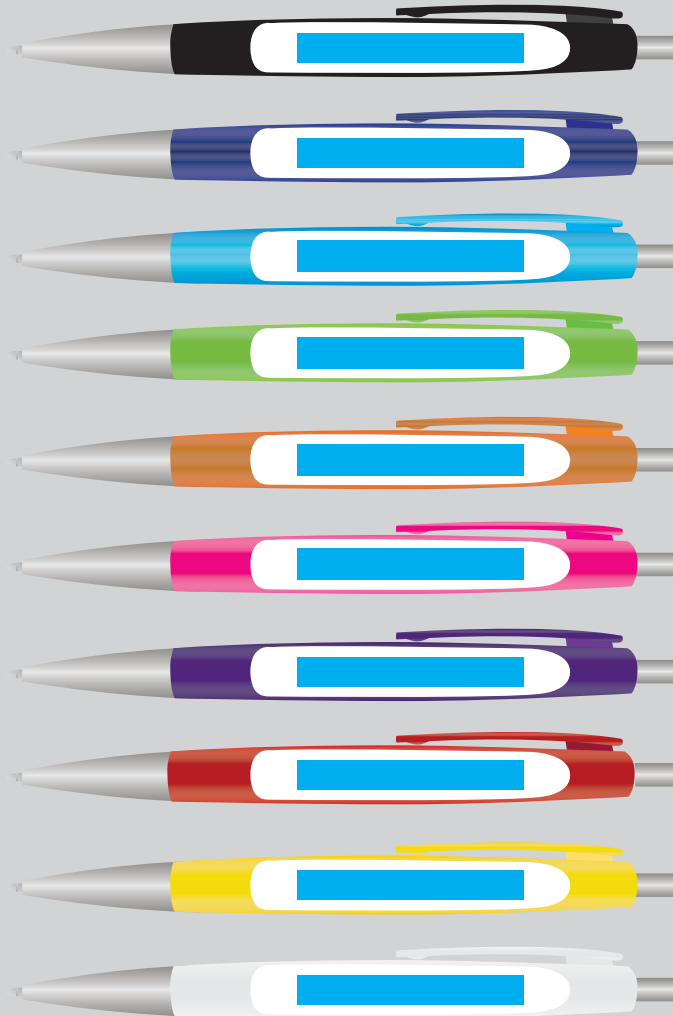

ARTWORK FOR APPROVAL

IMPORTANT: This drawing is for approximate print positional purposes only. It is not intended to be an exact scale or detailed representation of the product. Colour proofs are to be used as a guide only and not a true representation of true product or print colour. If item colours are important, order a sample from our current shipment.

Order #
Proof #1
Date 00/00/00

Product Code : LL8016
Description : Arrow Ballpoint Pen
Item Colour/s : Black, Dark Blue, Light Blue, Green, Orange, Pink, Purple, Red, Yellow & White
Quantity :
Decoration Type : Direct Digital
Print Colour

DIGITAL DIRECT: This item is digitally printed in CMYK. If pantone colour matching is important we require you to provide specific PMS colours, and we will produce closest CMYK colour match possible (to CP equivalent of coated pantone colours - perfect colour match not guaranteed). Vector art is required for colour matching. We are unable to edit colours in rasterized images. Print colours may be altered in appearance if placed on a strong colour background.

BELOW IS 60% OF ACTUAL SIZE

Maximum print area: 50mmL x 6.5mmH
Actual print size:

INTERNAL USE ONLY

INT:

QC Code:	New Pte # _____	Info:	Q: _____	Ctns: _____	Wt(kg): _____
PP:	Prt Int: _____	Prep:	S: _____	D: _____	
Rpt Ord:	Rpt Pte # _____	Cat:	E: _____	Ctns: _____	Wt(kg): _____
Split: Y/N	Mach: _____	U/P Int: _____	R/P Int: _____	R: _____	D: _____
Courier:					Total Wt(kg): _____