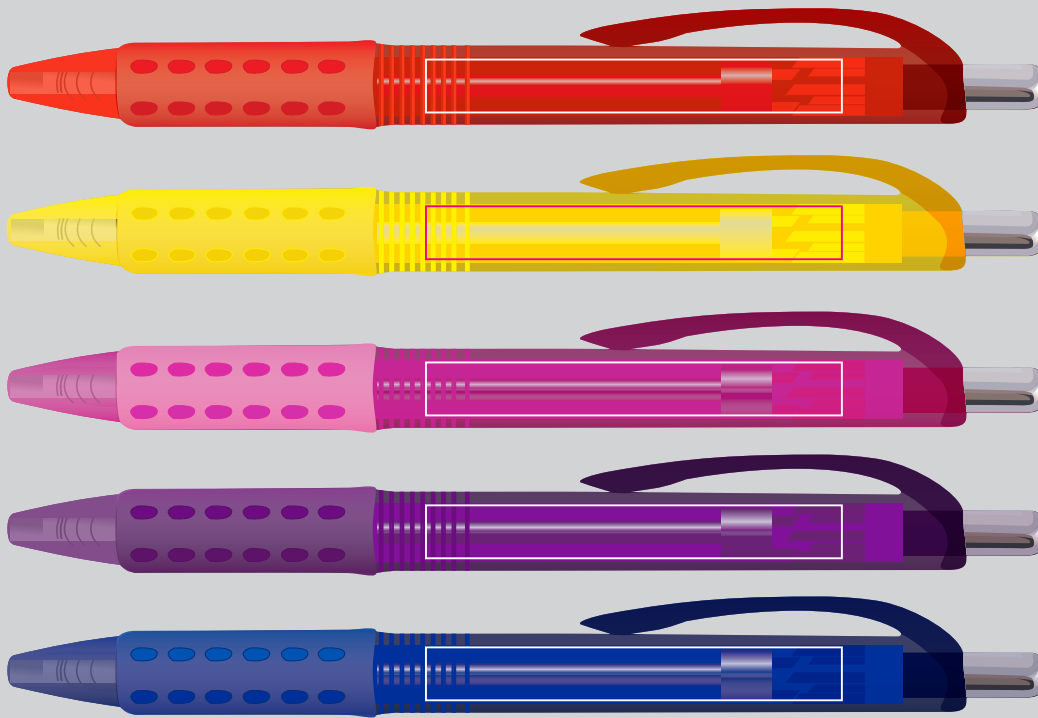

ARTWORK FOR APPROVAL

IMPORTANT: This drawing is for approximate print positional purposes only. It is not intended to be an exact scale or detailed representation of the product. Colour proofs are to be used as a guide only and not a true representation of true product or print colour. If item colours are important, order a sample from our current shipment.

Order #
Proof #1
Date 00/00/00

Product Code : LL7372
Description : Value Ballpoint Pen
Item Colour/s : Dark Blue, Pink, Purple, Red, Yellow
Quantity :
Decoration Type : Digital Direct
Print Colour

Direct digital designs are printed in CMYK.
Pantone colours will be produced in the closest CMYK colour match possible.

IMPORTANT
Pen Colours are transparent

Maximum print area: 55mmL x 7mmH
Actual print size:

INTERNAL USE ONLY

INT:

QC Code:	New Pte # _____	Info:	Q: _____	Ctns: _____	Wt(kg): _____
PP:	Prt Int: _____	Prep:	S: _____	D: _____	
Rpt Ord:	Rpt Pte # _____	Cat:	E: _____	Ctns: _____	Wt(kg): _____
Split: Y/N	Mach: _____	U/P Int: _____	R/P Int: _____	R: _____	D: _____
Courier:					Total Wt(kg): _____