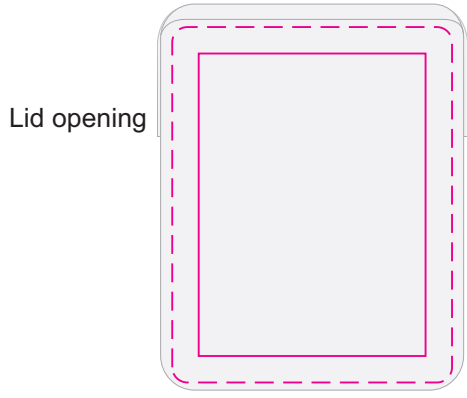

LL72 - Rectangular Pencil Sharpener - White

Pad Print  PMS XXXc

Digital 

**Pad**  
Print Area: 40mmL x 30mmH  
Actual print size: xxmmL x xxmmH

**Digital**  
Print Area: 47mmL x 37mmH  
Actual print size: xxmmL x xxmmH

Finished print area - Pad Print   
Finished print area - Digital Print 