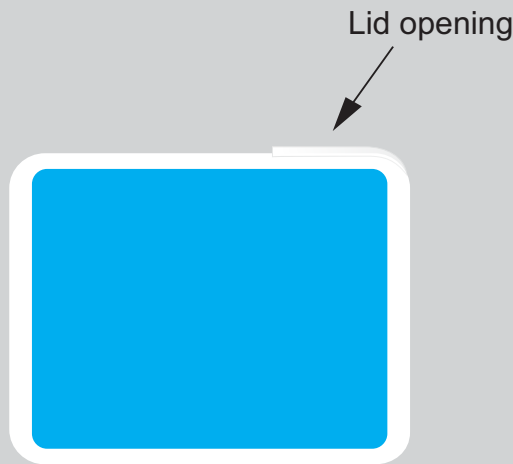

# ARTWORK FOR APPROVAL

**IMPORTANT:** This drawing is for approximate print positional purposes only. It is not intended to be an exact scale or detailed representation of the product. Colour proofs are to be used as a guide only and not a true representation of true product or print colour. If item colours are important, order a sample from our current shipment.

**Order #**  
**Proof #1**  
**Date 00/00/00**

**Product Code** : LL72  
**Description** : Rectangular Pencil Sharpener  
**Item Colour/s** : White  
**Quantity** :  
**Decoration Type** : Digital Direct  
**Print Colour**

Maximum print area: 47mmL x 37mmH  
Actual print size: