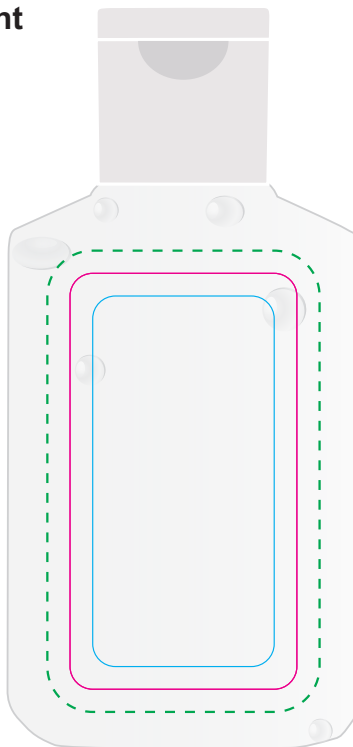

LL726 - Splash Gel Hand Sanitiser - White/Clear

Pad Print  PMS XXXc

Digital 

Front

Pad
Print Area: 27mmL x 50mmH
Actual print size: xxmmL x xxmmH

Digital
Print Area: 30mmL x 55mmH
Actual print size: xxmmL x xxmmH

Finished print area - Pad 
Finished print area - Digital 

Front

Back - White label

Label 

Print Area: 30mmL x 55mmH
Actual print size: xxmmL x xxmmH

Max print area for copy & text 
Finished print area 
Bleed line 