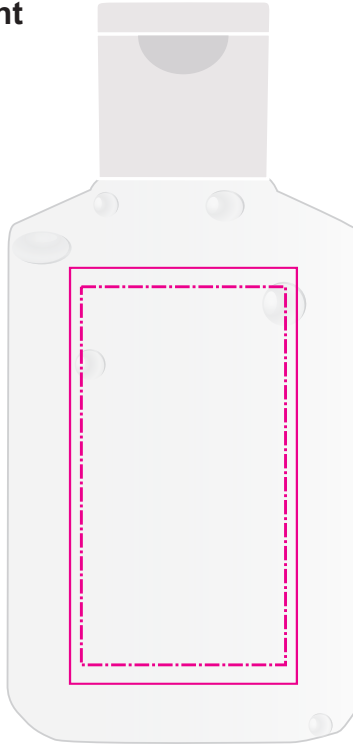

LL726 - Splash Gel Hand Sanitiser - White/Clear

Pad Print  PMS XXXc

Digital 

Front

Pad
Print Area: 27mmL x 50mmH
Actual print size: xxmmL x xxmmH

Digital
Print Area: 30mmL x 55mmH
Actual print size: xxmmL x xxmmH

Finished print area - Pad 
Finished print area - Digital 

Front

Back - White label

Label 

Print Area: 30mmL x 55mmH
Actual print size: xxmmL x xxmmH

Max print area for copy & text 
Finished print area 
Bleed line 