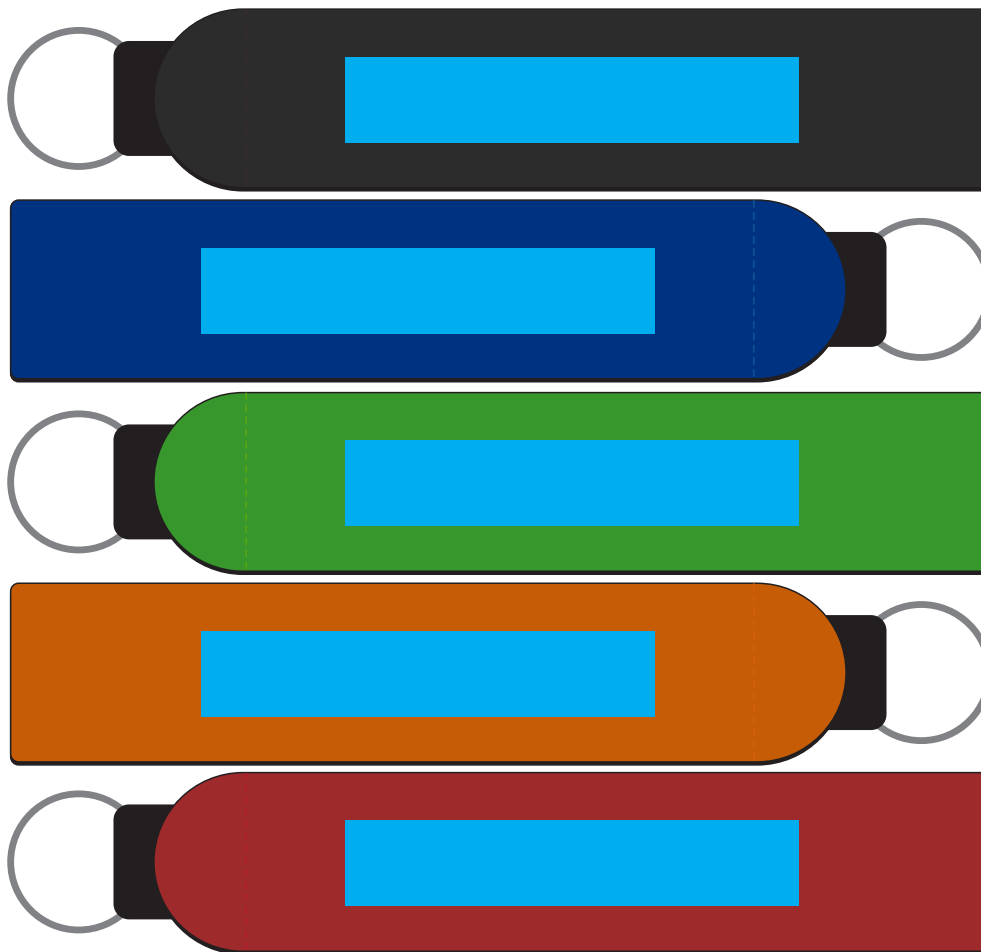

ARTWORK FOR APPROVAL

IMPORTANT: This drawing is for approximate print positional purposes only. It is not intended to be an exact scale or detailed representation of the product. Colour proofs are to be used as a guide only and not a true representation of true product or print colour. If item colours are important, order a sample from our current shipment.

Order #
Proof #1
Date 00/00/00

Product Code : LL7161
Description : Drift Neoprene Wristband Keyring
Item Colour/s : Black, Dark Blue, Light Green, Orange, Red
Quantity :
Decoration Type : Screen
Print Colour

SCREEN PRINTING

Due to the nature of the material, screen printing on this item sinks into the fabric and does not produce a solid print result. Pantone colour matches not possible. Fine details and text might be lost due to the texture of the material.

BELOW IS 75% OF ACTUAL SIZE

Maximum print area: 80mmL x 15mmH
Actual print size:

PLEASE SEE NEXT PAGE...

INTERNAL USE ONLY

INT:

QC Code:	New Pte # _____	Info:	Q: _____	Ctns: _____	Wt(kg): _____
PP:	Prt Int: _____	Prep:	S: _____	D: _____	
Rpt Ord:	Rpt Pte # _____	Cat:	E: _____	Ctns: _____	Wt(kg): _____
Split: Y/N	Mach: _____	U/P Int: _____	R/P Int: _____	R: _____	D: _____
Courier:					Total Wt(kg): _____