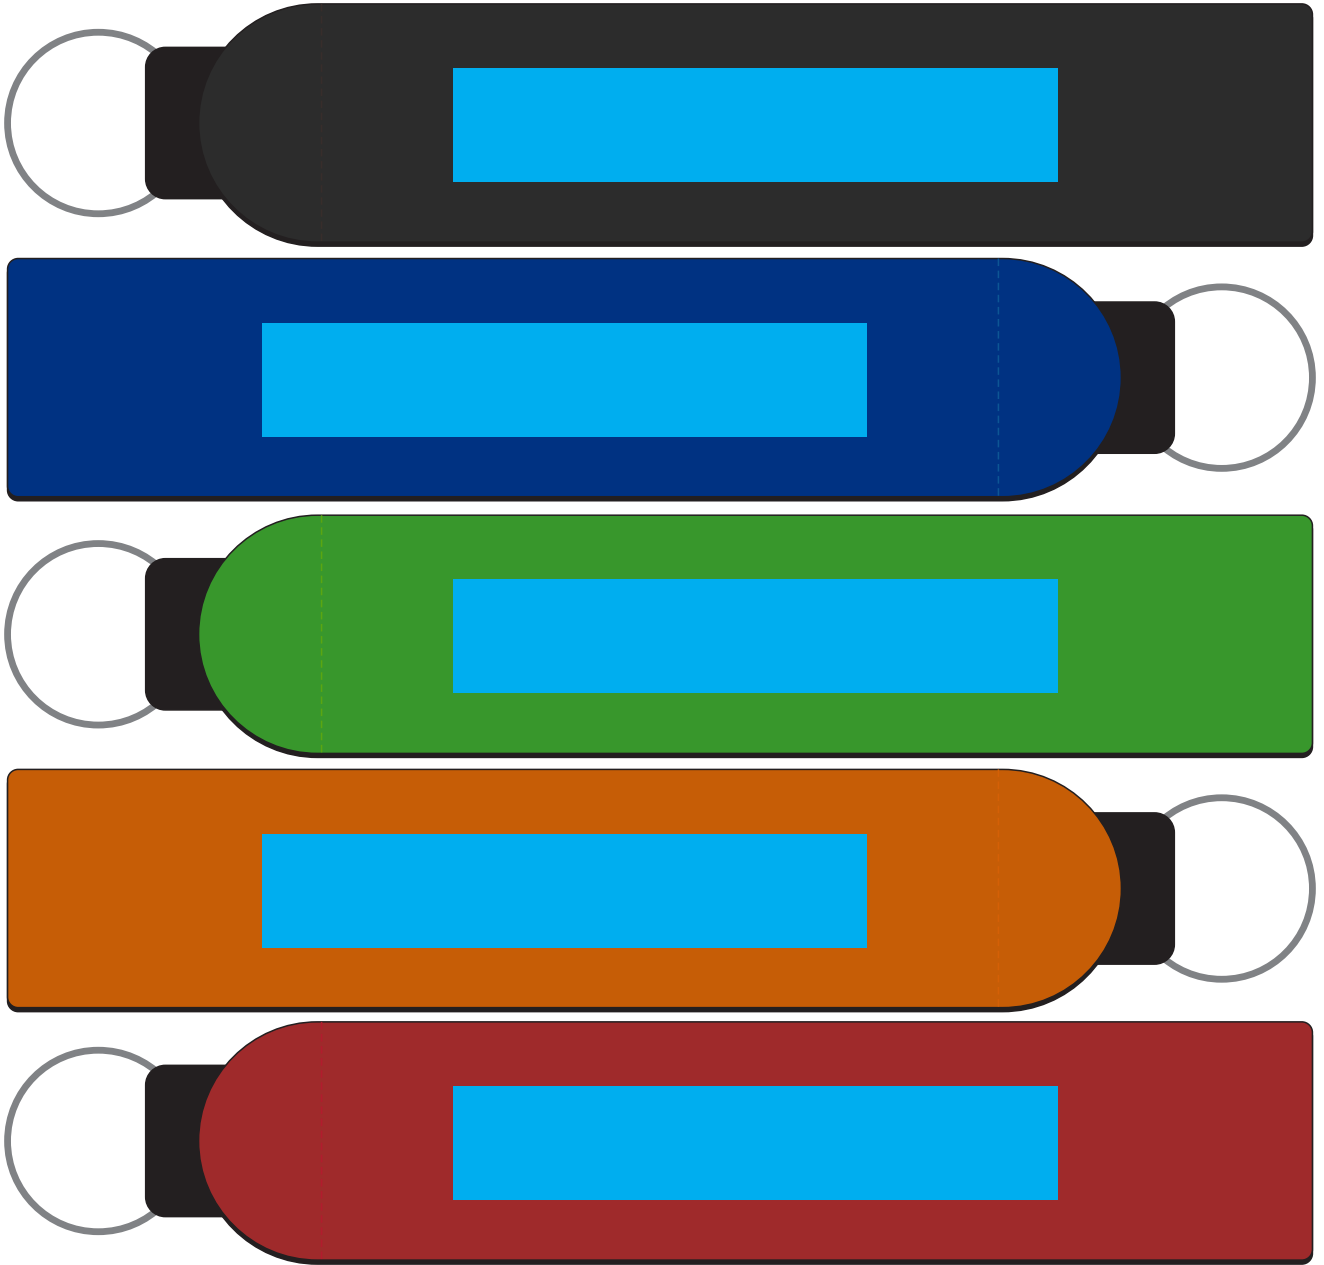

Maximum print area: 80mmL x 15mmH
Actual print size: