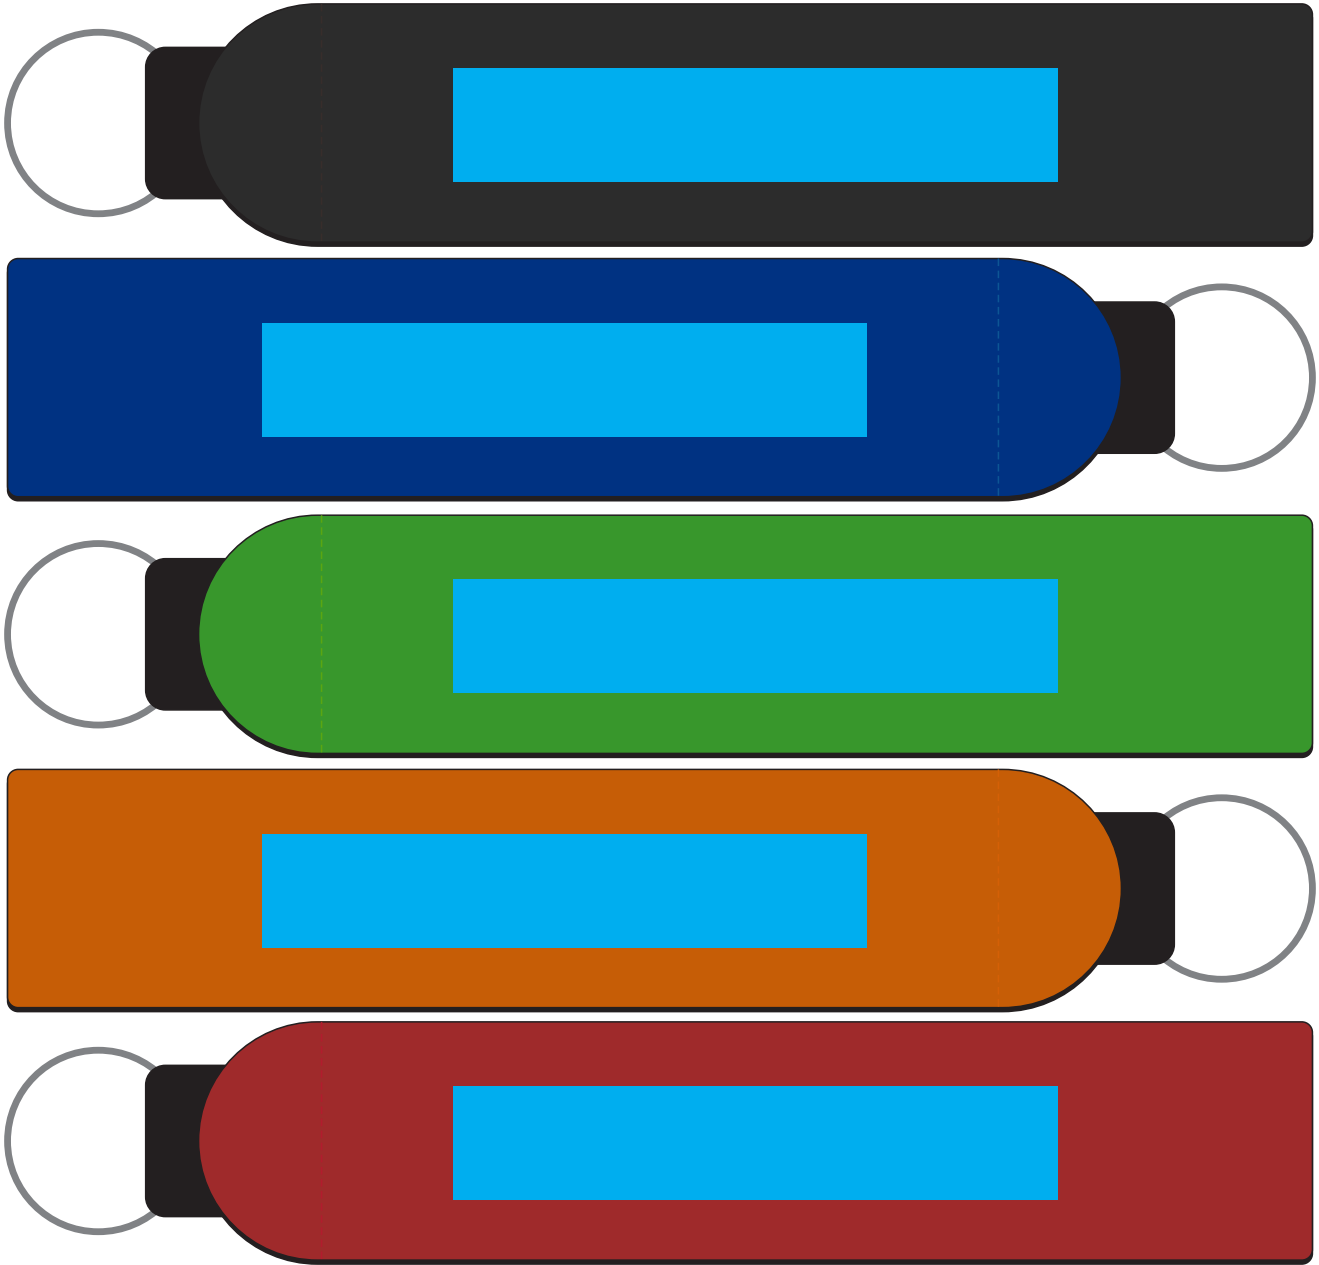

Order #  
Proof #1  
Date 00/00/00

**Product Code** : LL7161  
**Description** : Drift Neoprene Wristband Keyring  
**Item Colour/s** : Black, Dark Blue, Light Green, Orange, Red  
**Quantity** :  
**Decoration Type** : Nucolour  
**Print Colour** : NUCOLOUR

On light coloured bags a slightly darker keyline may be noticeable on the finished decoration, due to the white layer underneath being slightly choked under the colour.  
Cannot match to PMS, Metallic or Fluorescent colours.

Maximum print area: 80mmL x 15mmH  
Actual print size:

**Coloured Design - Showing at actual size**

**White Layer - Showing at actual size**