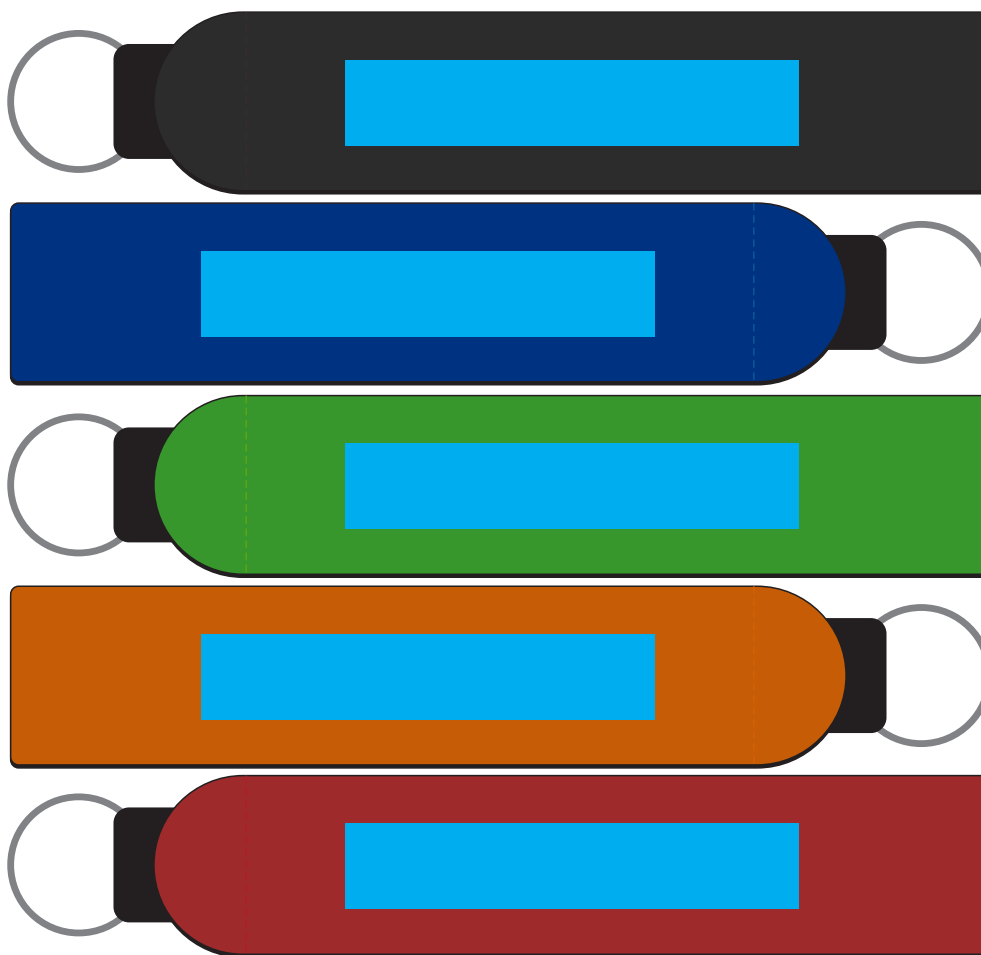

ARTWORK FOR APPROVAL

IMPORTANT: This drawing is for approximate print positional purposes only. It is not intended to be an exact scale or detailed representation of the product. Colour proofs are to be used as a guide only and not a true representation of true product or print colour. If item colours are important, order a sample from our current shipment.

Order #
Proof #1
Date 00/00/00

Product Code : LL7161
Description : Drift Neoprene Wristband Keyring
Item Colour/s : Black, Dark Blue, Light Green, Orange, Red
Quantity :
Decoration Type : Nucolour
Print Colour : NUCOLOUR

On light coloured bags a slightly darker keyline may be noticeable on the finished decoration, due to the white layer underneath being slightly choked under the colour.
Cannot match to PMS, Metallic or Fluorescent colours.

JPG & TIFF FILES

All JPG & Tiff files must be at least 300 dpi at print size and saved in CMYK colour format.

BELOW IS 75% OF ACTUAL SIZE

Maximum print area: 80mmL x 15mmH
Actual print size:

PLEASE SEE NEXT PAGE...

INTERNAL USE ONLY

INT:

QC Code:	New Pte # _____	Info:	Q: _____	Ctns: _____	Wt(kg): _____
PP:	Prt Int: _____	Prep:	S: _____	D: _____	
Rpt Ord:	Rpt Pte # _____	Cat:	E: _____	Ctns: _____	Wt(kg): _____
Split: Y/N	Mach: _____	U/P Int: _____	R/P Int: _____	R: _____	D: _____
Courier:					Total Wt(kg): _____