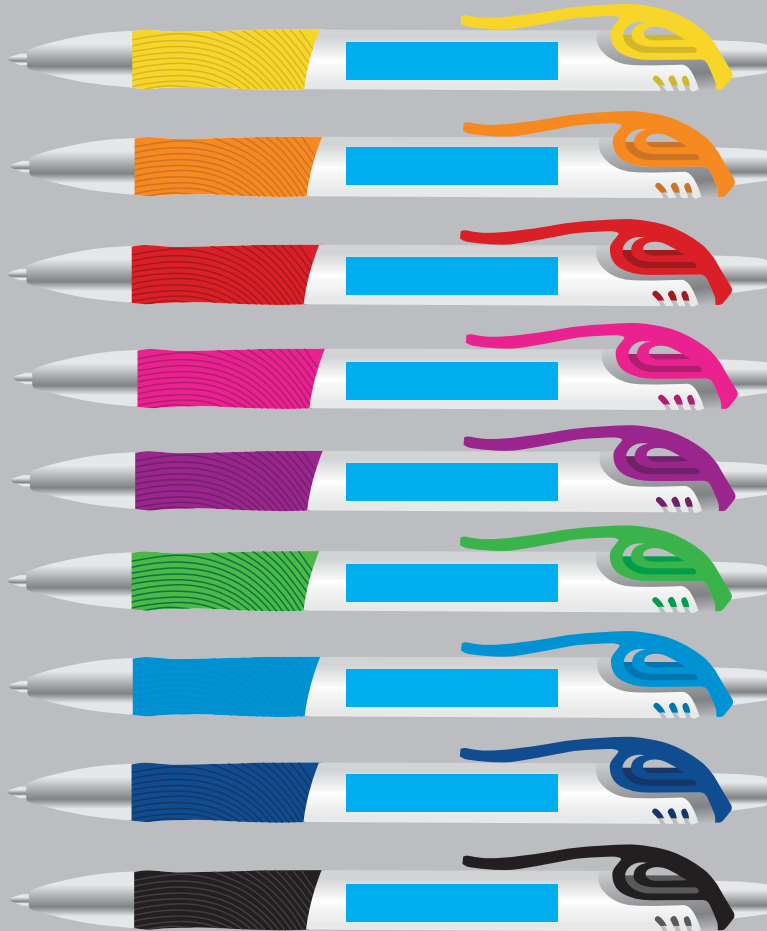

ARTWORK FOR APPROVAL

IMPORTANT: This drawing is for approximate print positional purposes only. It is not intended to be an exact scale or detailed representation of the product. Colour proofs are to be used as a guide only and not a true representation of true product or print colour. If item colours are important, order a sample from our current shipment.

Order #
Proof #1
Date 00/00/00

Product Code : LL7104
Description : Virgo Ballpoint Pen
Item Colour/s : Black, Dark Blue, Light Blue, Light Green, Orange, Pink, Purple, Red, Yellow
Quantity :
Decoration Type : Pad
Print Colour

BELOW IS 70% OF ACTUAL SIZE

Maximum print area: 40mmL x 7mmH
Actual print size:

PLEASE SEE NEXT PAGE...

INTERNAL USE ONLY

INT:

QC Code:	New Pte # _____	Info:	Q: _____	Ctns: _____	Wt(kg): _____
PP:	Prt Int: _____	Prep:	S: _____	D: _____	
Rpt Ord:	Rpt Pte # _____	Cat:	E: _____	Ctns: _____	Wt(kg): _____
Split: Y/N	Mach: _____	U/P Int: _____	R/P Int: _____	R: _____	D: _____
Courier:					Total Wt(kg): _____

Maximum print area: 40mmL x 7mmH
Actual print size: