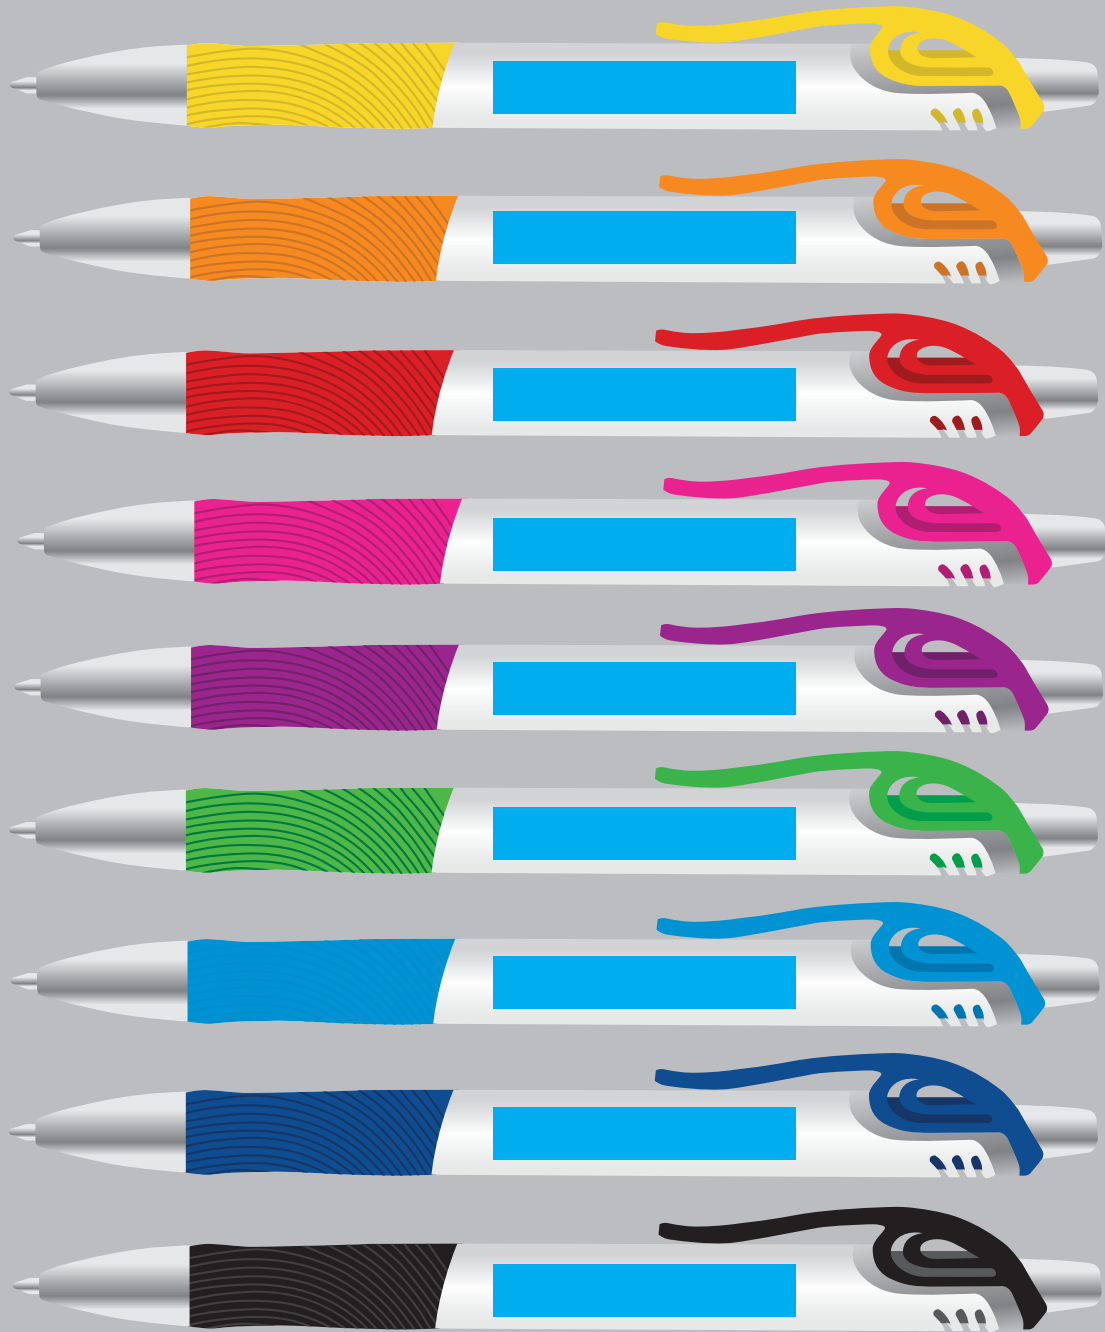

Order #
Proof #1
Date 00/00/00

Product Code : LL7104
Description : Virgo Ballpoint Pen
Item Colour/s : Black, Dark Blue, Light Blue, Light Green, Orange, Pink, Purple, Red, Yellow
Quantity :
Decoration Type : Pad
Print Colour

BELOW IS 70% OF ACTUAL SIZE

Maximum print area: 40mmL x 7mmH
Actual print size:

PLEASE SEE NEXT PAGE...

INTERNAL USE ONLY

INT:

QC Code:	New Pte # _____	Info:	Q: _____	Ctns: _____	Wt(kg): _____
PP:	Prt Int: _____	Prep:	S: _____	D: _____	
Rpt Ord:	Rpt Pte # _____	Cat:	E: _____	Ctns: _____	Wt(kg): _____
Split: Y/N	Mach: _____	U/P Int: _____	R/P Int: _____	R: _____	D: _____
Courier:					Total Wt(kg): _____

Maximum print area: 40mmL x 7mmH
Actual print size: