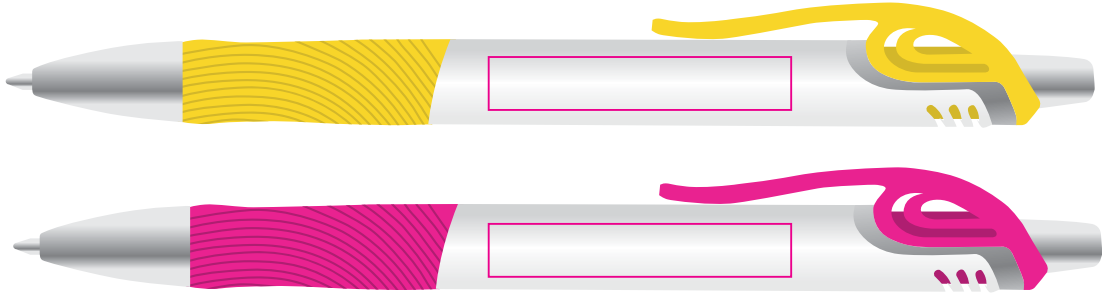

LL7104 - Virgo Pen - Pink or Yellow

Pad Print  PMS XXXc

Digital 

Print Area: 40mmL x 7mmH
Actual print size: xxmmL x xxmmH

Finished print area 