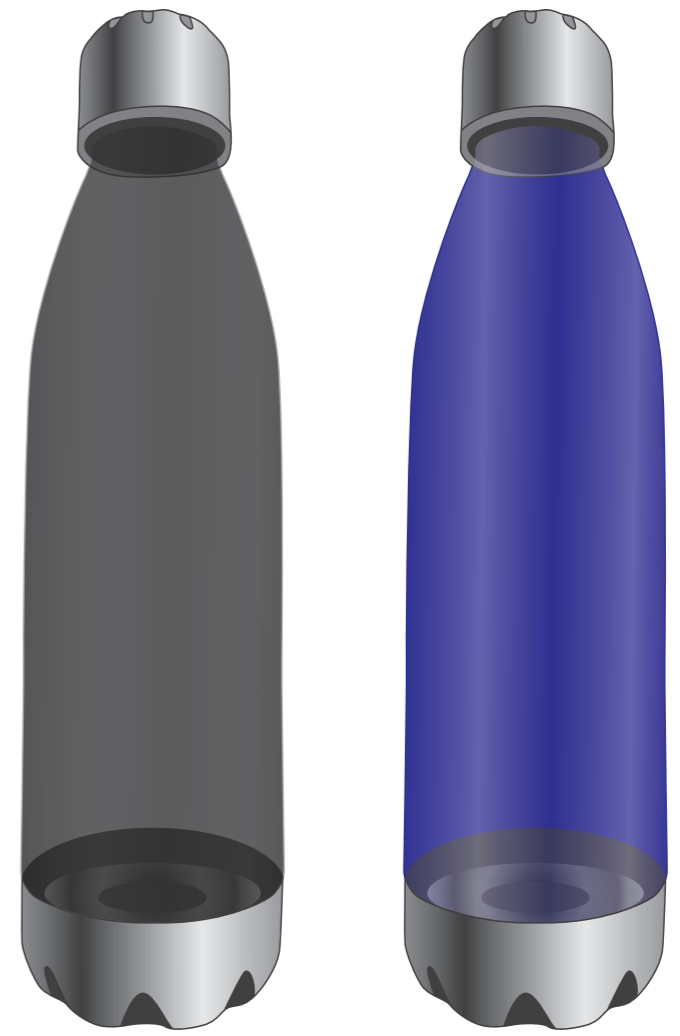

LL6971 - Soda Drink Bottle: Blue, Charcoal, Clear, Green, Orange or Red

Roll Print  PMS
XXXc

Digital 

showing at approx 50% of size

Roll
Print area: 200mmL x 100mmH
Actual print size:

Digital
Print area: 30mmL x 85mmH
Actual print size:

Finished print area - Roll Print 
Finished print area - Digital Print 

Roll Print  PMS XXXc

Digital 

Roll
Print area: 200mmL x 100mmH
Actual print size:

Digital
Print area: 30mmL x 85mmH
Actual print size: