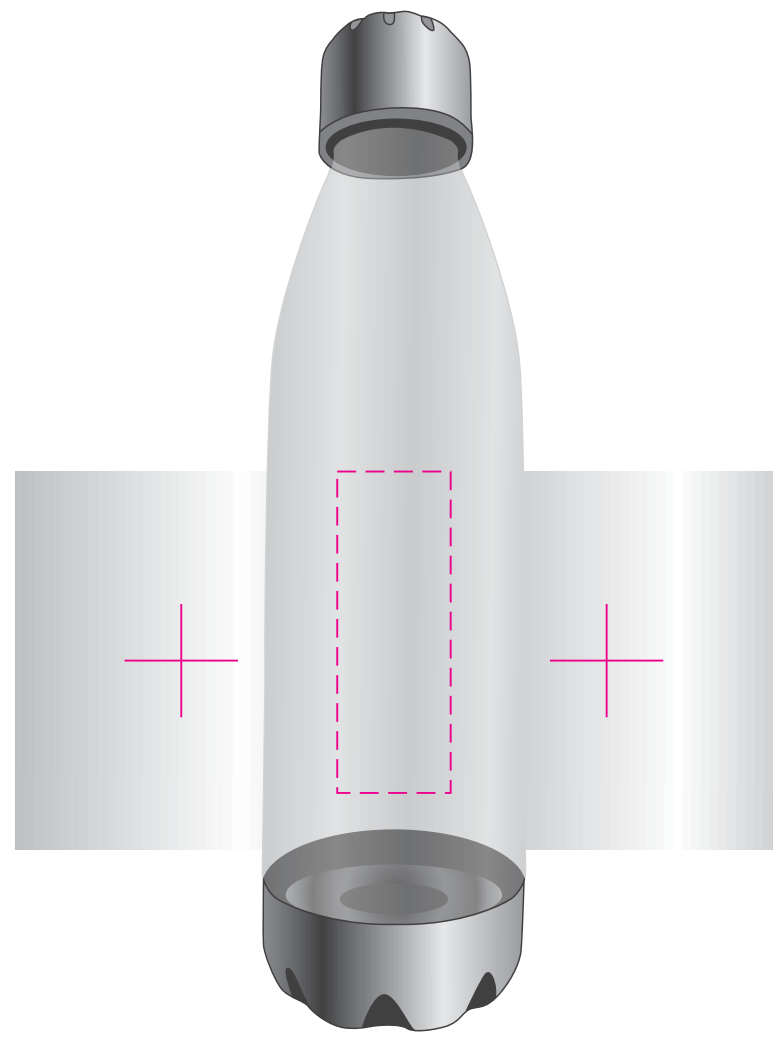

LL6971 - Soda Drink Bottle: Blue, Charcoal, Clear, Green, Orange or Red

Roll Print  PMS
XXXc

Digital 

showing at approx 50% of size

Roll
Print area: 200mmL x 100mmH
Actual print size:

Digital
Print area: 30mmL x 85mmH
Actual print size:

Finished print area - Roll Print 
Finished print area - Digital Print 

Roll Print  PMS XXXc

Digital 

Roll
Print area: 200mmL x 100mmH
Actual print size:

Digital
Print area: 30mmL x 85mmH
Actual print size: