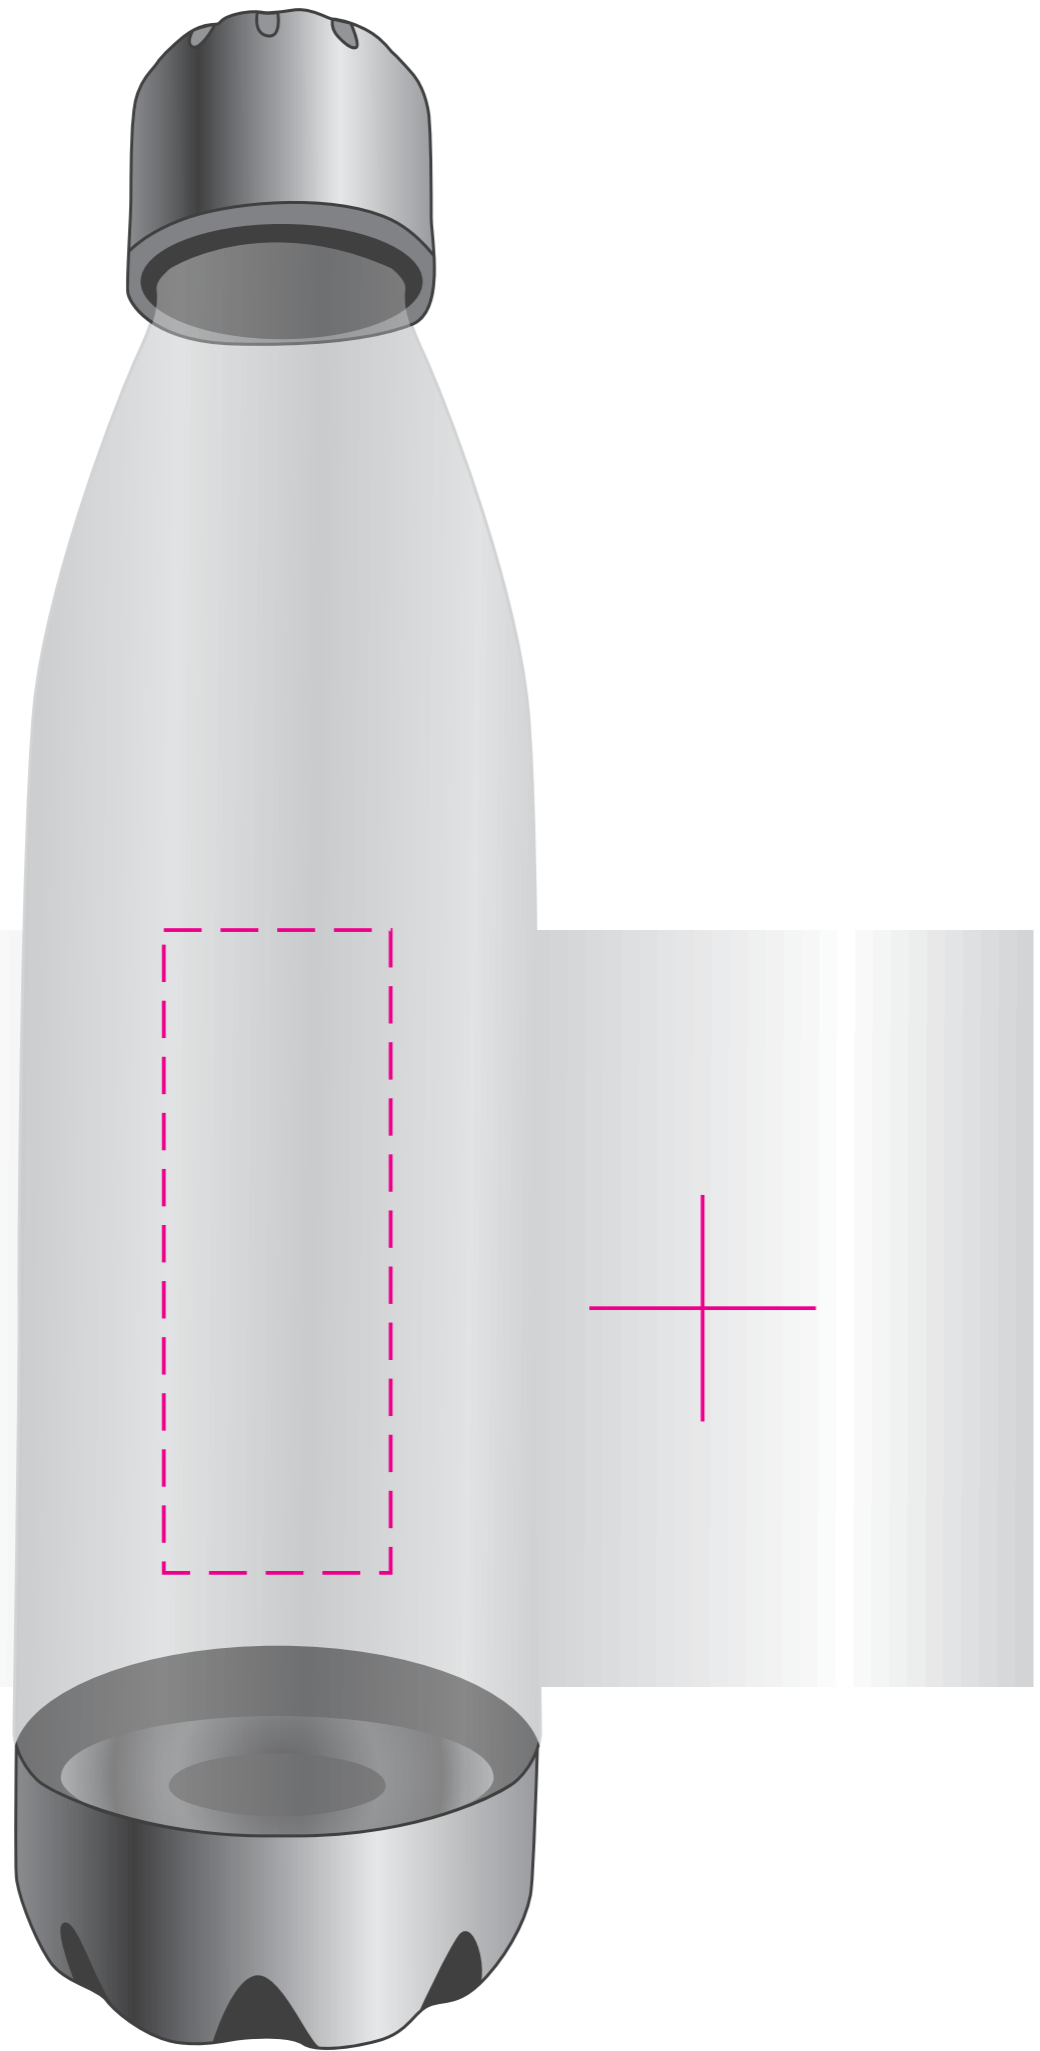

LL6971 - Soda Drink Bottle: Blue, Charcoal, Clear, Green, Orange or Red

Roll Print  PMS
XXXc

Digital 

showing at approx 50% of size

Roll
Print area: 200mmL x 100mmH
Actual print size:

Digital
Print area: 30mmL x 85mmH
Actual print size:

Finished print area - Roll Print 
Finished print area - Digital Print 

Roll Print  PMS XXXc

Digital 

Roll
Print area: 200mmL x 100mmH
Actual print size:

Digital
Print area: 30mmL x 85mmH
Actual print size: