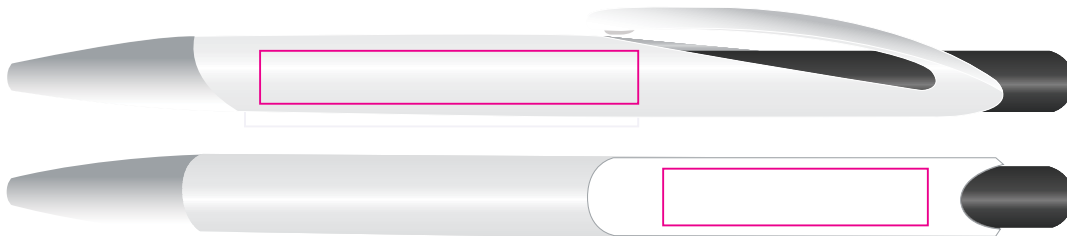

LL6801 - Falcon Pen: Black, Dark Blue, Light Blue, Green, Orange, Pink, Purple, Red, White & Yellow

Pad Print

Digital

Please Specify

Pens to be supplied in Poly Bags

Pens to be supplied in bulk

PAD/DIGITAL
Barrel
Print Area: 50mmL x 7mmH
Actual print size: xxmmL x xxmmH

PAD/DIGITAL
Clip
Print Area: 35mmL x 7.5mmH
Actual print size: xxmmL x xxmmH

Finished print area 