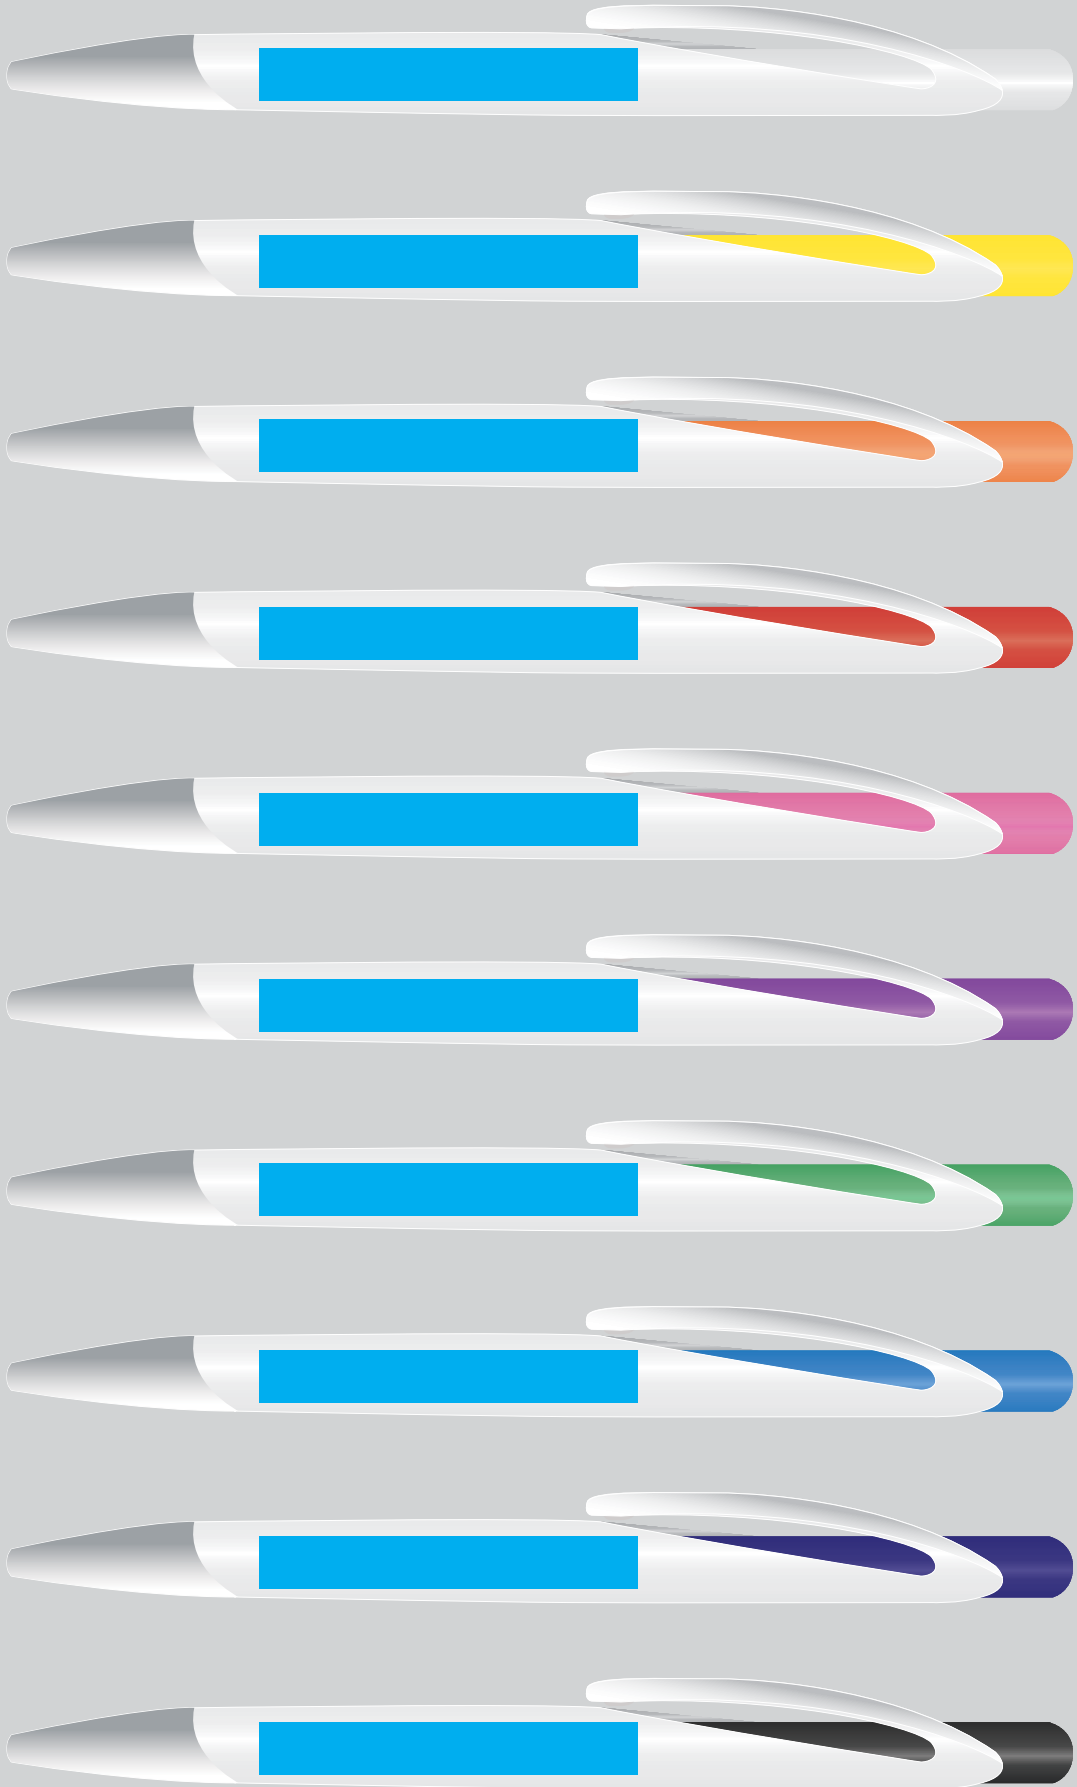

Barrel

Maximum print area: 50mmL x 7mmH
Actual print size: