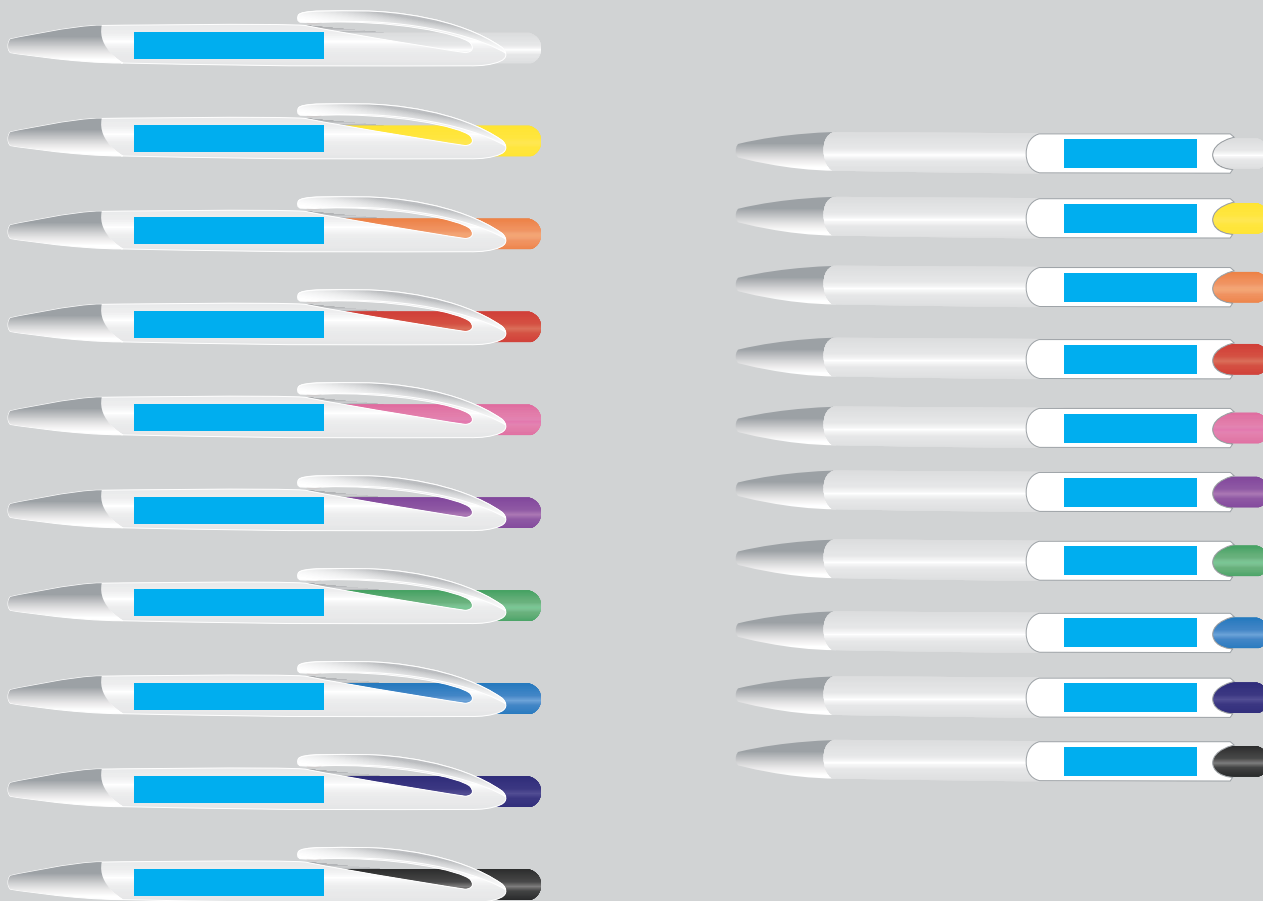

ARTWORK FOR APPROVAL

IMPORTANT: This drawing is for approximate print positional purposes only. It is not intended to be an exact scale or detailed representation of the product. Colour proofs are to be used as a guide only and not a true representation of true product or print colour. If item colours are important, order a sample from our current shipment.

Order #
Proof #1
Date 00/00/00

Product Code : LL6801
Description : Falcon Pen
Item Colour/s : Black, Dark Blue, Light Blue, Green, Hot Pink, Orange, Purple, Red, Yellow, White
Quantity :
Decoration Type: Direct Digital
Print Colour

Direct digital designs are printed in CMYK.
Pantone colours will be produced in the closest CMYK colour match possible.

BELOW IS 50% OF ACTUAL SIZE

Maximum print area: Barrel - 50mmL x 7mmH or Clip - 35mmL x 7.5mmH
Actual print size:

Barrel

Maximum print area: 50mmL x 7mmH
Actual print size:

Clip

Maximum print area: 35mmL x 7.5mmH
Actual print size: