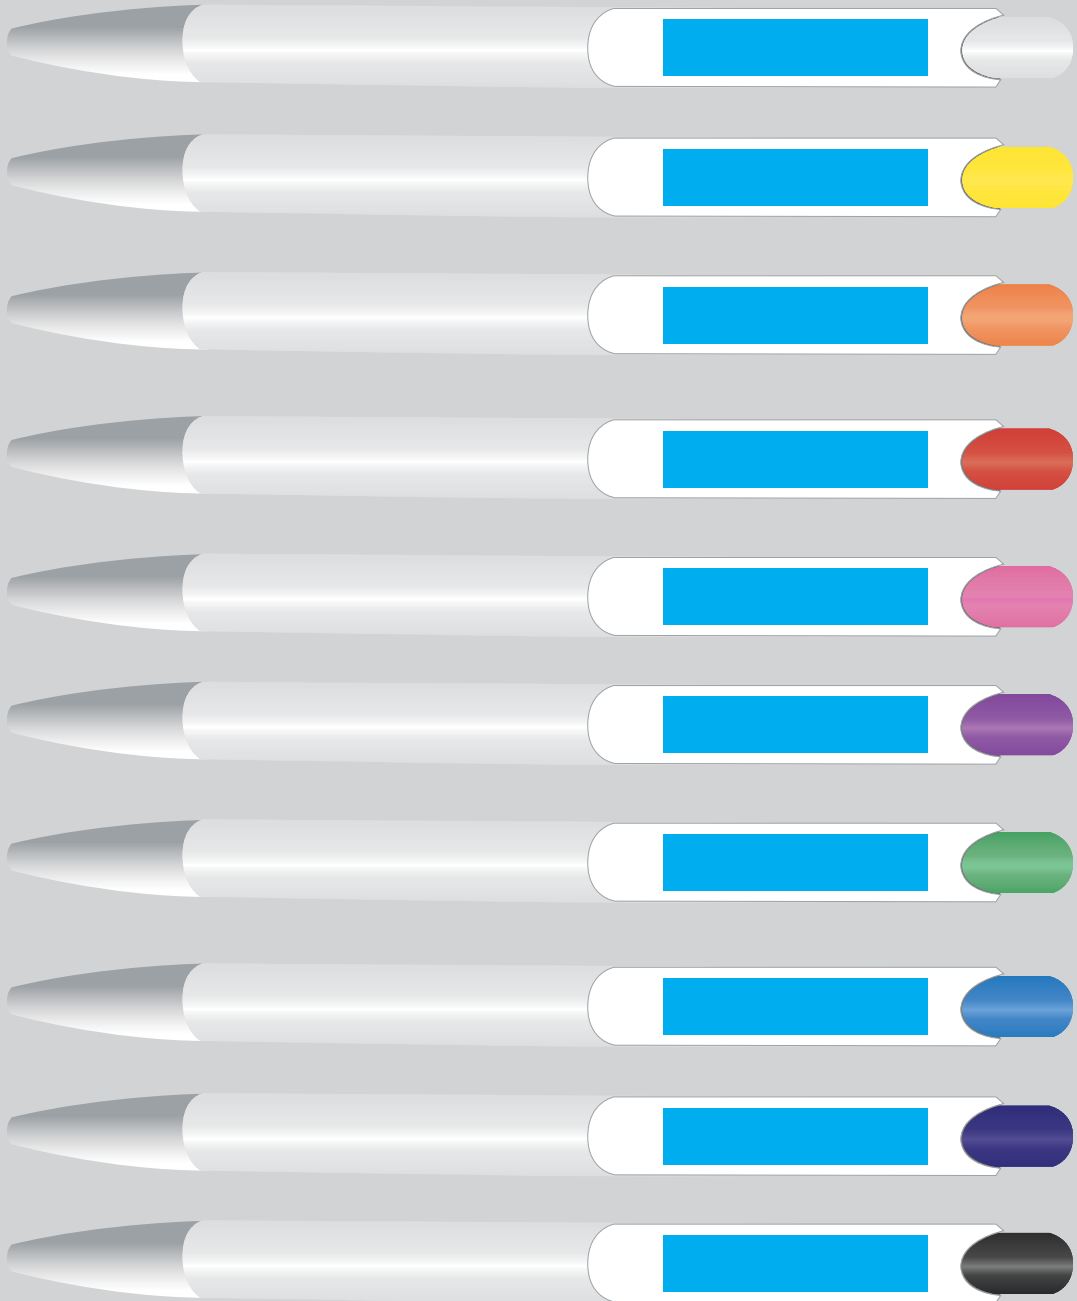

Order #
Proof #1
Date 00/00/00

Product Code : LL6801
Description : Falcon Pen
Item Colour/s : Black, Dark Blue, Light Blue, Green, Hot Pink, Orange, Purple, Red, Yellow, White
Quantity :
Decoration Type: Direct Digital
Print Colour

Direct digital designs are printed in CMYK.
Pantone colours will be produced in the closest CMYK colour match possible.

BELOW IS 50% OF ACTUAL SIZE

Maximum print area: Barrel - 50mmL x 7mmH or Clip - 35mmL x 7.5mmH
Actual print size:

Barrel

Maximum print area: 50mmL x 7mmH
Actual print size:

Clip

Maximum print area: 35mmL x 7.5mmH
Actual print size: