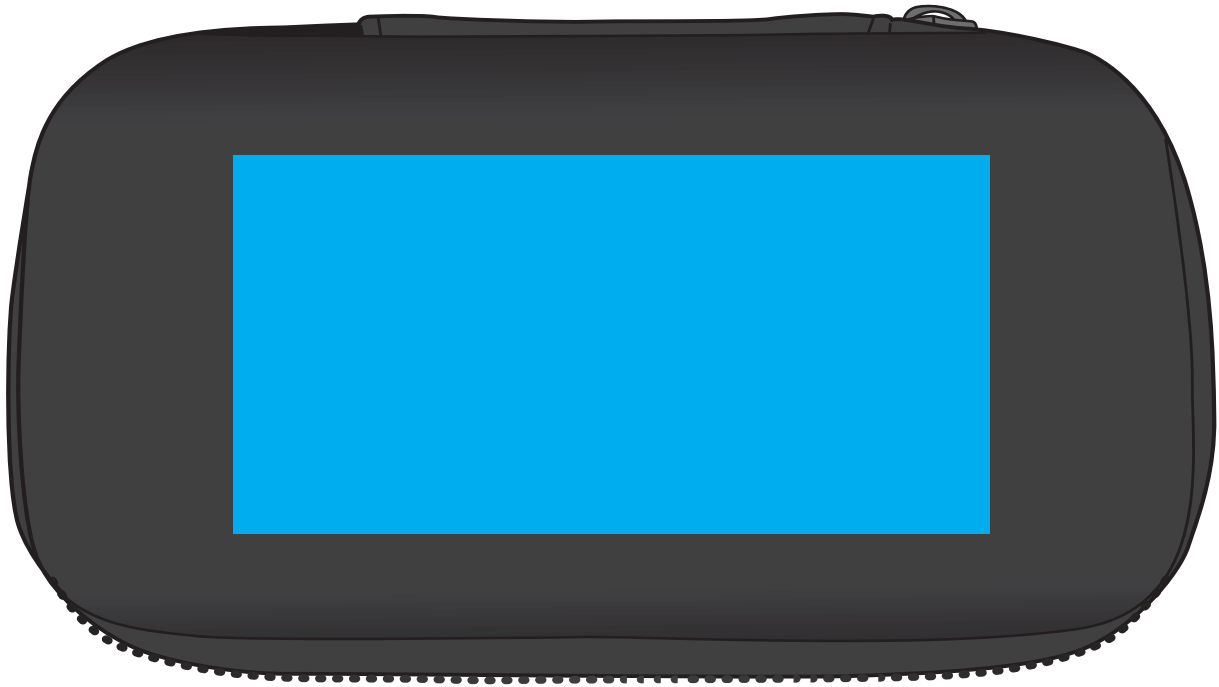

# ARTWORK FOR APPROVAL

**IMPORTANT:** This drawing is for approximate print positional purposes only. It is not intended to be an exact scale or detailed representation of the product. Colour proofs are to be used as a guide only and not a true representation of true product or print colour. If item colours are important, order a sample from our current shipment.

Order #  
Proof #1  
Date 00/00/00

Product Code : LL6668  
Description : Medium EVA Zipper Case 50mmH  
Item Colour/s : Black  
Quantity :  
Decoration Type : Screen Print  
Print Colour

White, Metallic Silver or  
Metallic Gold print recommended

Maximum print area: 100mmL x 50mmH  
Actual print size: