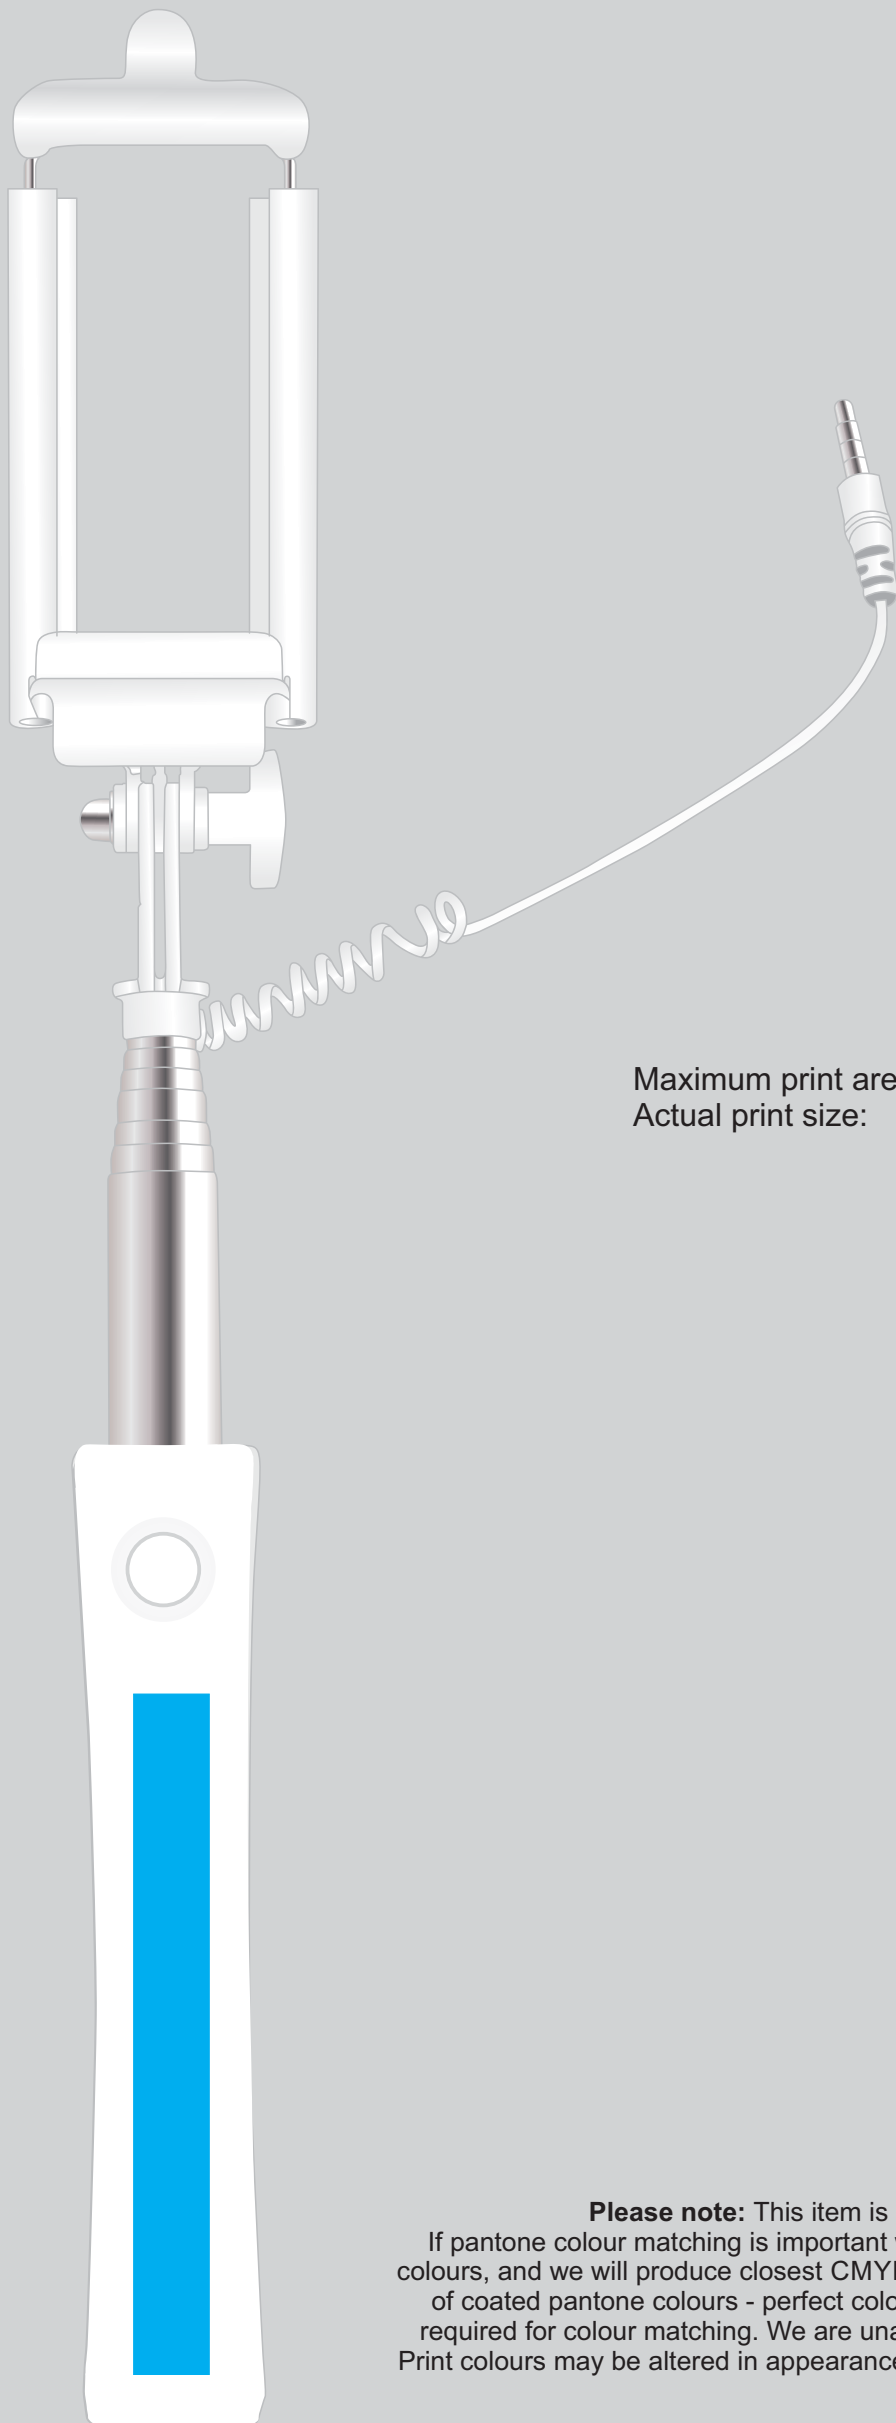

Maximum print area: 10mmL x 90mmH
Actual print size:

Please note: This item is digitally printed in CMYK.
If pantone colour matching is important we require you to provide specific PMS colours, and we will produce closest CMYK colour match possible (to CP equivalent of coated pantone colours - perfect colour match not guaranteed). Vector art is required for colour matching. We are unable to edit colours in rasterized images. Print colours may be altered in appearance if placed on a strong colour background.