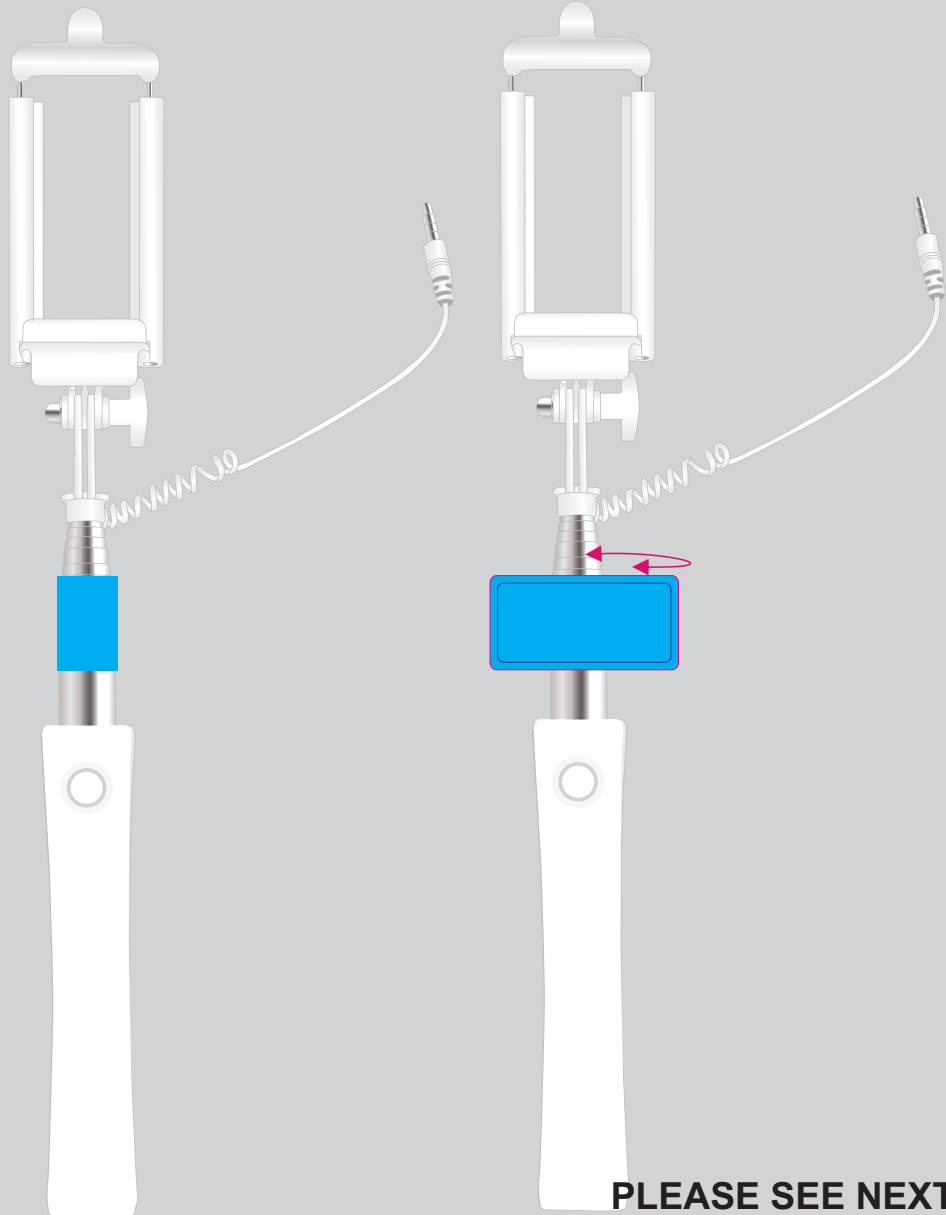

PLEASE SEE NEXT PAGE...

INTERNAL USE ONLY

INT:

QC Code:	New Pte # _____	Info:	Q: _____	Ctns: _____	Wt(kg): _____
PP:	Prt Int: _____	Prep:	S: _____	D: _____	
Rpt Ord:	Rpt Pte # _____	Cat:	E: _____	Ctns: _____	Wt(kg): _____
Split: Y/N	Mach: _____	U/P Int: _____	R/P Int: _____	R: _____	D: _____
Courier:					Total Wt(kg): _____