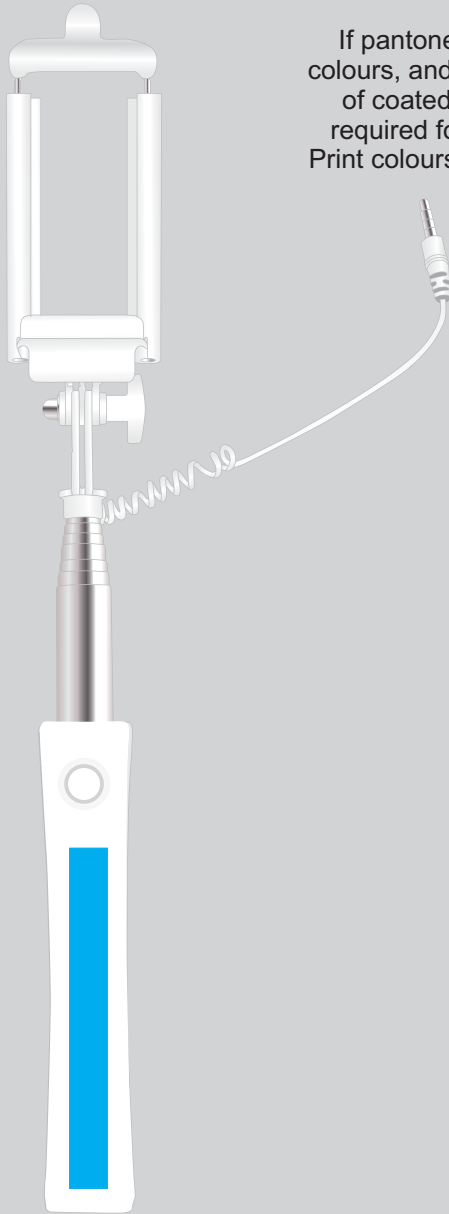

Order #
Proof #1
Date 00/00/00

Product Code : LL6511
Description : Compact Wired Selfie Stick
Item Colour/s : Silver/White
Quantity :
Decoration Type : Pad + 4CP Standard Label
Print Colour

Item shown @ 50%
of actual size. See over
page for full size.

Maximum print area:
Handle - 10mmL x 60mmH
Phone cradle - 20mmL x 8mmH
Actual print size:

ARTWORK FOR APPROVAL

IMPORTANT: This drawing is for approximate print positional purposes only. It is not intended to be an exact scale or detailed representation of the product. Colour proofs are to be used as a guide only and not a true representation of true product or print colour. If item colours are important, order a sample from our current shipment.

Order #
Proof #1
Date 00/00/00

Product Code : LL6511
Description : Compact Wired Selfie Stick
Item Colour/s : Silver/White
Quantity :
Decoration Type : Digital Direct + 4CP Standard Label
Print Colour

Please note: This item is digitally printed in CMYK. If pantone colour matching is important we require you to provide specific PMS colours, and we will produce closest CMYK colour match possible (to CP equivalent of coated pantone colours - perfect colour match not guaranteed). Vector art is required for colour matching. We are unable to edit colours in rasterized images. Print colours may be altered in appearance if placed on a strong colour background.