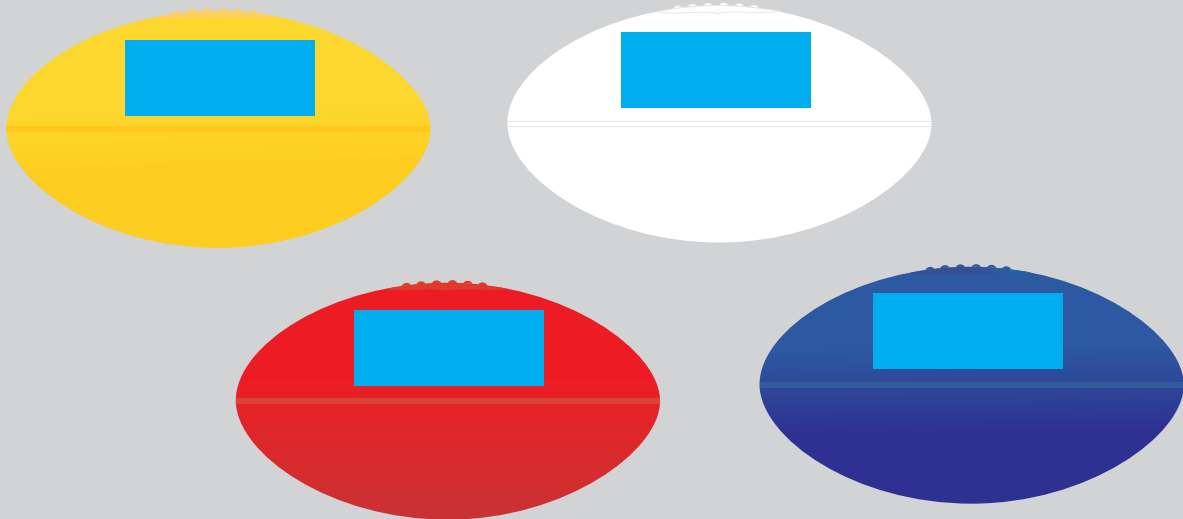

ARTWORK FOR APPROVAL

IMPORTANT: This drawing is for approximate print positional purposes only. It is not intended to be an exact scale or detailed representation of the product. Colour proofs are to be used as a guide only and not a true representation of true product or print colour. If item colours are important, order a sample from our current shipment.

Order #
Proof #1
Date 00/00/00

Product Code : LL645
Description : Australian Football Stress Reliever
Item Colour/s : Blue, Red, White, Yellow
Quantity :
Decoration Type : Pad
Print Colour

IMPORTANT

Colours of stress relievers are subject to change between shipments. Items may have been sprayed with a release agent in manufacturing, which means we cannot guarantee print fastness or ink density.

Some White Stress items turn yellow after continued use and exposure to natural or artificial light.

Anti Stress items are not toys and not suitable for children under 3 or pets. Due to the characteristics of stress item material, Polyurethane, adequate force may cause them to tear especially on irregular shapes.

This is not a fault of the product and no claims will be considered. Stress items are meant to be squeezed not pulled. Always ensure your client sees a sample and reads this disclaimer. Anti Stress items may vary from shipment to shipment.

BELOW IS 50% OF ACTUAL SIZE

Maximum print area: 50mmL x 20mmH
Actual print size:

PLEASE SEE NEXT PAGE...

INTERNAL USE ONLY

INT:

QC Code:	New Pte # _____	Info:	Q: _____	Ctns: _____	Wt(kg): _____
PP:	Prt Int: _____	Prep:	S: _____	D: _____	
Rpt Ord:	Rpt Pte # _____	Cat:	E: _____	Ctns: _____	Wt(kg): _____
Split: Y/N	Mach: _____	U/P Int: _____	R/P Int: _____	R: _____	D: _____
Courier:					Total Wt(kg): _____