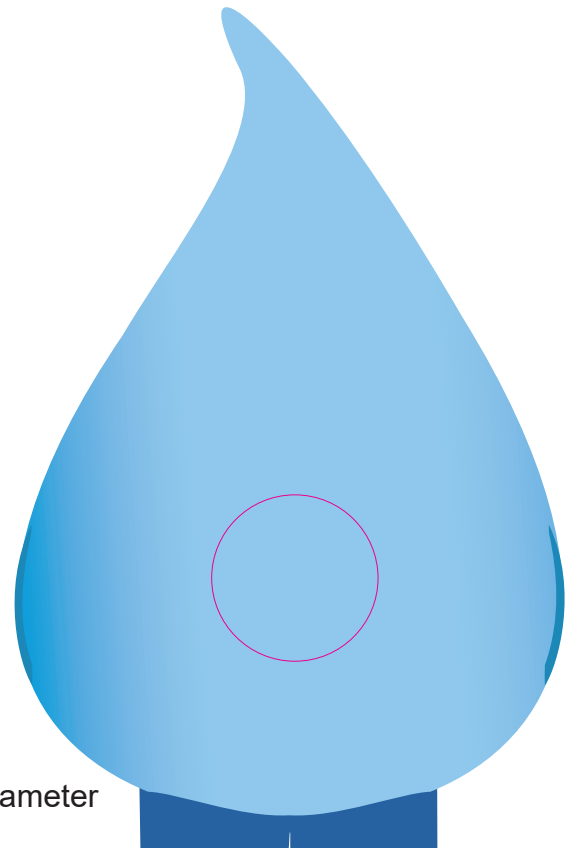

ARTWORK FOR APPROVAL

IMPORTANT: This drawing is for approximate print positional purposes only. It is not intended to be an exact scale or detailed representation of the product. Colour proofs are to be used as a guide only and not a true representation of true product or print colour. If item colours are important, order a sample from our current shipment.

Order #
Proof #1
Date 00/00/00

Product Code : LL617
Description : Water Drop Stress Reliever
Item Colour/s : Blue/White
Quantity :
Decoration Type : Digital Direct
Print Colour

IMPORTANT

Colours of stress relievers are subject to change between shipments. Items may have been sprayed with a release agent in manufacturing, which means we cannot guarantee print fastness or ink density.

Anti Stress items are not toys and not suitable for children under 3 or pets. Due to the characteristics of stress item material, Polyurethane, adequate force may cause them to tear especially on irregular shapes.

This is not a fault of the product and no claims will be considered. Stress items are meant to be squeezed not pulled. Always ensure your client sees a sample and reads this disclaimer. Anti Stress items may vary from shipment to shipment.

Direct digital designs are printed in CMYK.

Pantone colours will be produced in the closest CMYK colour match possible.

Maximum print area: 22mm Diameter
Actual print size:

INTERNAL USE ONLY

INT:

QC Code:	New Pte # _____	Info:	Q: _____	Ctns: _____	Wt(kg): _____
PP:	Prt Int: _____	Prep:	S: _____	D: _____	
Rpt Ord:	Rpt Pte # _____	Cat:	E: _____	Ctns: _____	Wt(kg): _____
Split: Y/N	Mach: _____	U/P Int: _____	R/P Int: _____	R: _____	D: _____
Courier:					Total Wt(kg): _____