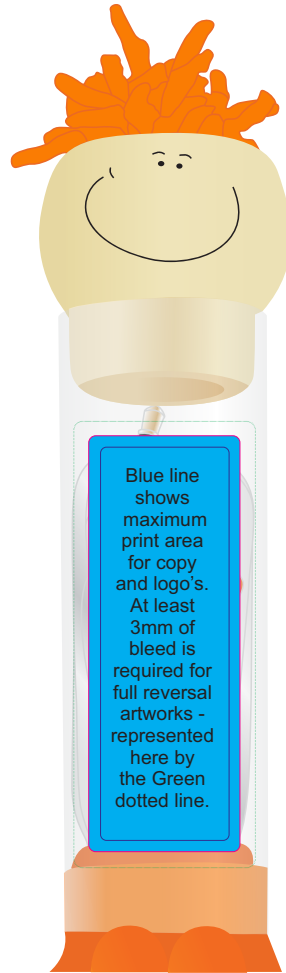

# ARTWORK FOR APPROVAL

**IMPORTANT:** This drawing is for approximate print positional purposes only. It is not intended to be an exact scale or detailed representation of the product. Colour proofs are to be used as a guide only and not a true representation of true product or print colour. If item colours are important, order a sample from our current shipment.

Order #  
Proof #1  
Date 00/00/00

**Product Code** : LL6169  
**Description** : Mop Top Ear Buds  
**Item Colour/s** : Orange  
**Quantity** :  
**Decoration Type** : Standard Label  
**Print Colour**

### LABEL NOTE:

Labels are applied by hand and although the greatest care is taken label positioning cannot be guaranteed across the entire order. They are digitally printed in CMYK. If pantone colour matching is important we require you to provide specific PMS colours, and we will produce closest CMYK colour match possible (to CP equivalent of coated pantone colours - perfect colour match not guaranteed). Vector art is required for colour matching. We are unable to edit colours in rasterized images. Print colours may be altered in appearance if placed on a strong colour background. Design position cannot be guaranteed across the entire order, some movement does occur during printing

Maximum label size: 20mmL x 55mmH  
Actual print size:  
Printed on white label.  
Pink border shows max label size and is not printed