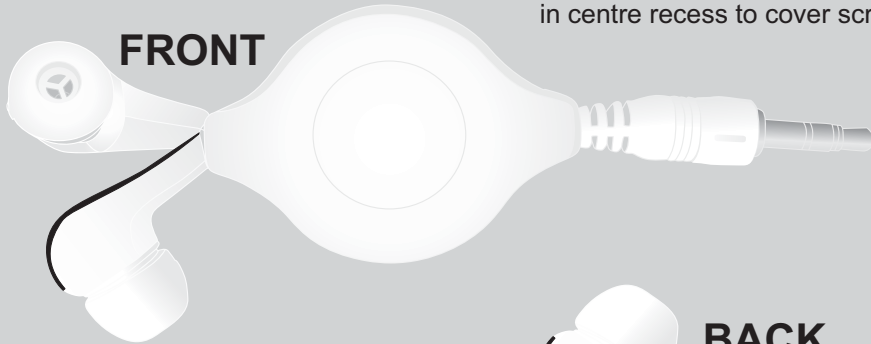

ARTWORK FOR APPROVAL

IMPORTANT: This drawing is for approximate print positional purposes only. It is not intended to be an exact scale or detailed representation of the product. Colour proofs are to be used as a guide only and not a true representation of true product or print colour. If item colours are important, order a sample from our current shipment.

Order #
Proof #1
Date 00/00/00

Product Code : LL6151
Description : Zen Retractable Earbuds/Headphones
Item Colour/s : White/Black
Quantity :
Decoration Type : Pad
Print Colour

Blank white label pre-applied in centre recess to cover screw.