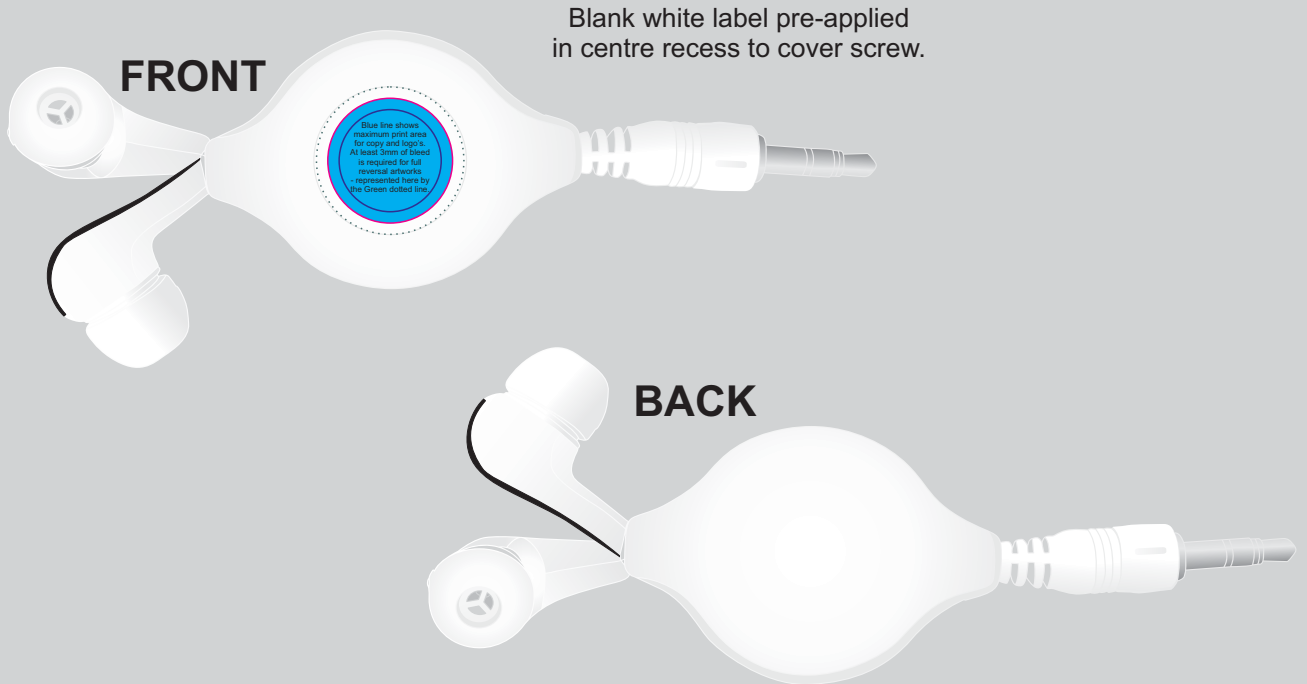

ARTWORK FOR APPROVAL

IMPORTANT: This drawing is for approximate print positional purposes only. It is not intended to be an exact scale or detailed representation of the product. Colour proofs are to be used as a guide only and not a true representation of true product or print colour. If item colours are important, order a sample from our current shipment.

Order #
Proof #1
Date 00/00/00

Product Code : LL6151
Description : Zen Retractable Earbuds/Headphones
Item Colour/s : White/Black
Quantity :
Decoration Type : Standard Label
Print Colour

LABEL NOTE:

Labels are applied by hand and although the greatest care is taken label positioning cannot be guaranteed across the entire order. They are digitally printed in CMYK. If pantone colour matching is important we require you to provide specific PMS colours, and we will produce closest CMYK colour match possible (to CP equivalent of coated pantone colours - perfect colour match not guaranteed). Vector art is required for colour matching. We are unable to edit colours in rasterized images. Print colours may be altered in appearance if placed on a strong colour background. Design position cannot be guaranteed across the entire order, some movement does occur during printing

Blank white label pre-applied in centre recess to cover screw.

Maximum label size: 16.5mm Diameter
Actual print size:
Printed on white label.
Pink border shows max label size and is not printed

INTERNAL USE ONLY