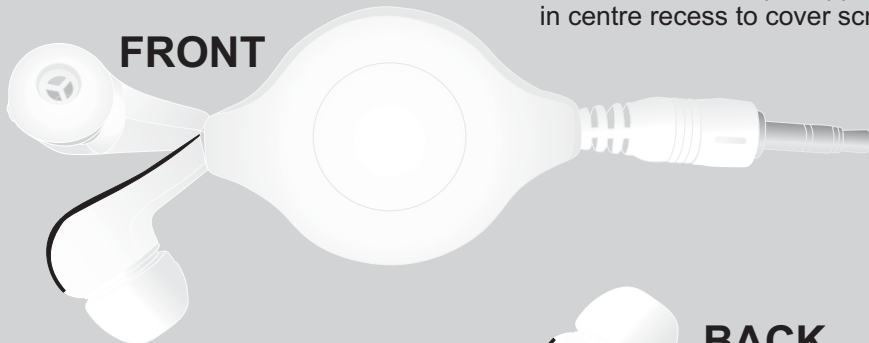

ARTWORK FOR APPROVAL

IMPORTANT: This drawing is for approximate print positional purposes only. It is not intended to be an exact scale or detailed representation of the product. Colour proofs are to be used as a guide only and not a true representation of true product or print colour. If item colours are important, order a sample from our current shipment.

Order #
Proof #1
Date 00/00/00

Product Code : LL6151
Description : Zen Retractable Earbuds/Headphones
Item Colour/s : White/Black
Quantity :
Decoration Type : Digital Direct
Print Colour

DIGITAL DIRECT: This item is digitally printed in CMYK.

If pantone colour matching is important we require you to provide specific PMS colours, and we will produce closest CMYK colour match possible (to CP equivalent of coated pantone colours - perfect colour match not guaranteed). Vector art is required for colour matching. We are unable to edit colours in rasterized images. Print colours may be altered in appearance if placed on a strong colour background.

Blank white label pre-applied in centre recess to cover screw.

FRONT