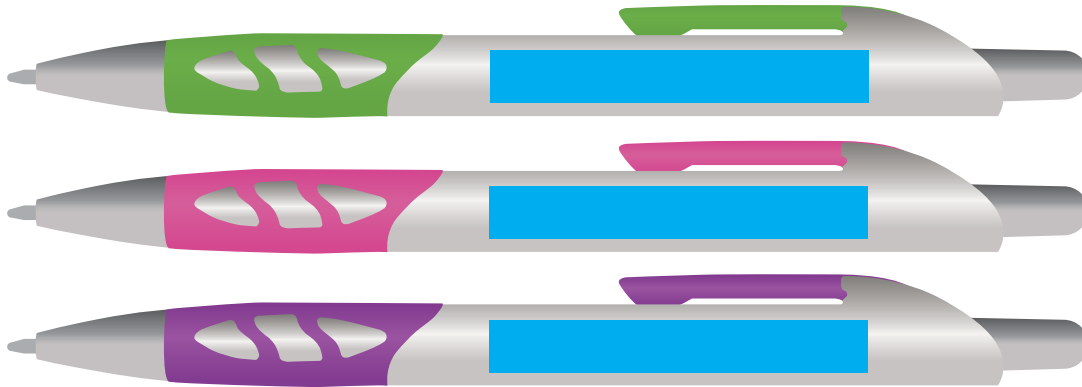

Order #
Proof #1
Date 00/00/00

Product Code : LL6105
Description : Aries Ballpoint Pen
Item Colour/s : Light Green, Pink, Purple
Quantity :
Decoration Type : 4CP Digital Direct
Print Colour

Optional Extras

Velvet Pouch with pens packed inside

Velvet Pouch to be supplied in bulk

DIGITAL DIRECT: This item is digitally printed in CMYK. If pantone colour matching is important we require you to provide specific PMS colours, and we will produce closest CMYK colour match possible (to CP equivalent of coated pantone colours - perfect colour match not guaranteed). Vector art is required for colour matching. We are unable to edit colours in rasterized images. Print colours may be altered in appearance if placed on a strong colour background.