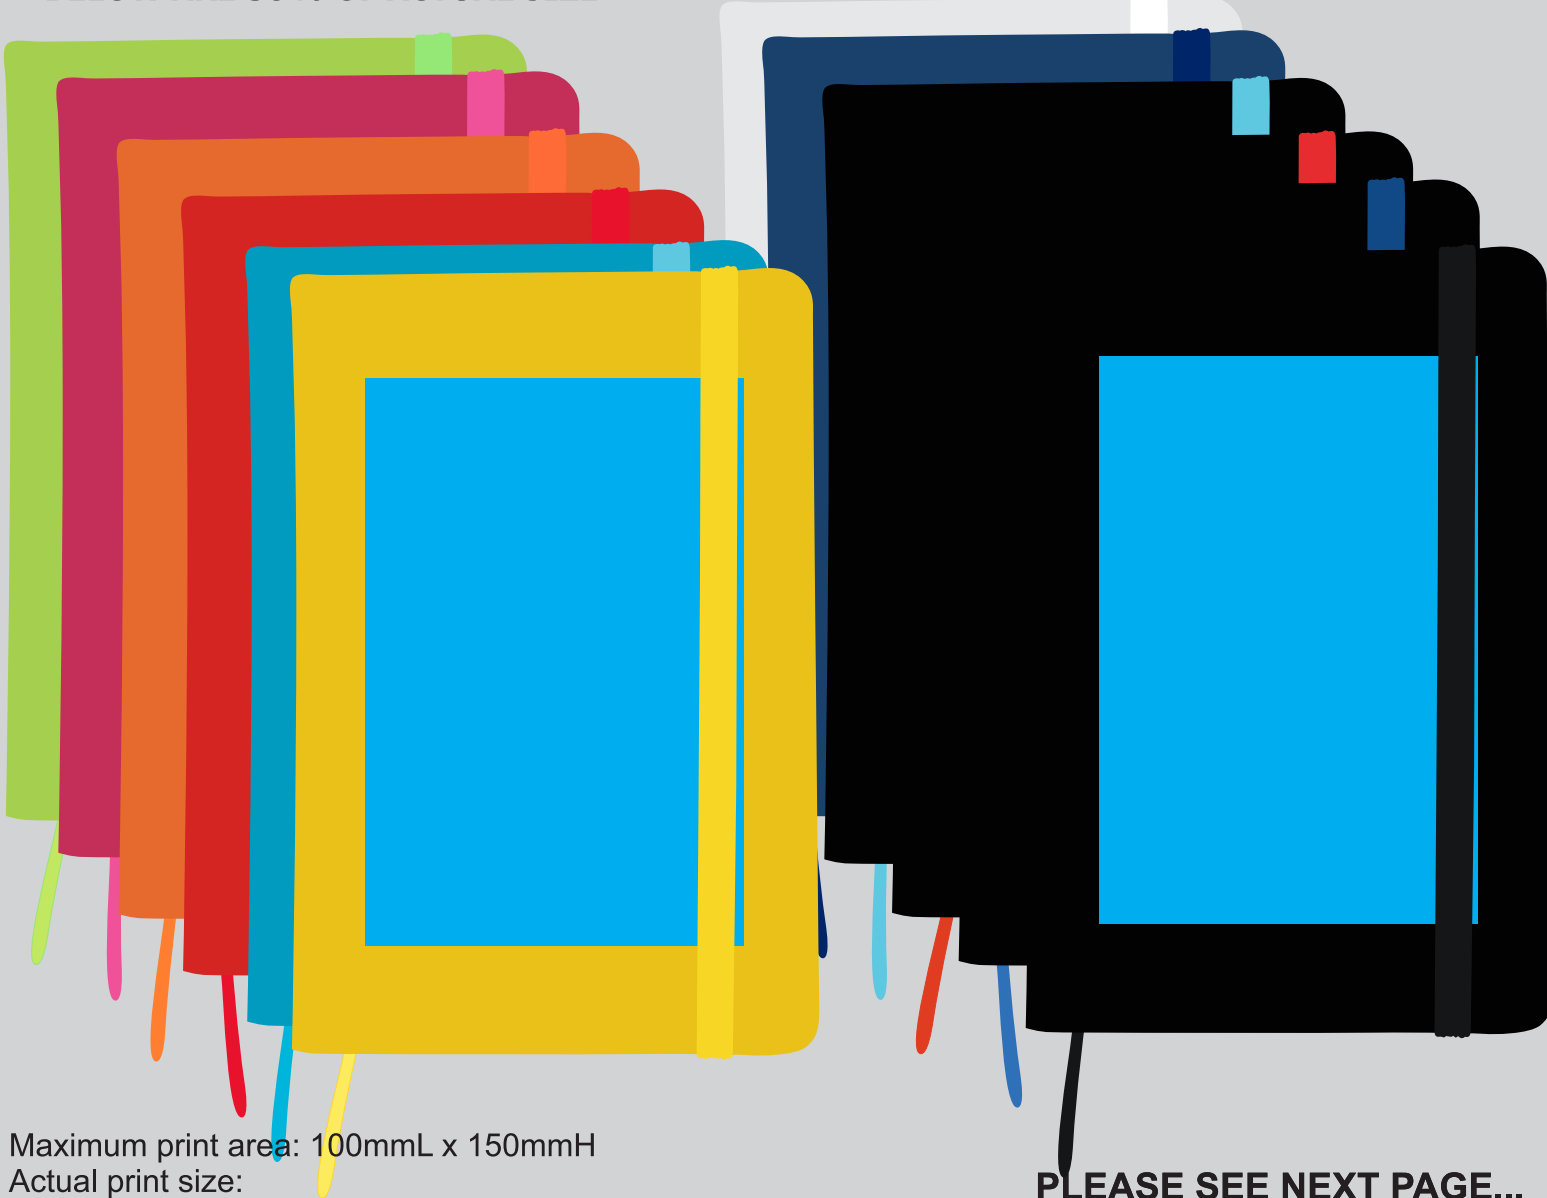

Order #
Proof #1
Date 00/00/00

Product Code : LL5087
Description : Venture A5 Notebook
Item Colour/s : White, Yellow, Orange, Red, Pink, Green, Light Blue, Dark Blue, Black/Black, Black/Red, Black/Dark Blue & Black/Light Blue

Please note: Order will be supplied with elastic closure tucked inside the notebook.

BELOW ARE 50% OF ACTUAL SIZE

Maximum print area: 100mmL x 150mmH
Actual print size:

PLEASE SEE NEXT PAGE...

INTERNAL USE ONLY

Maximum print area: 100mmL x 150mmH
Actual print size:

PLEASE SEE NEXT PAGE...

Maximum print area: 100mmL x 150mmH
Actual print size:

PLEASE SEE NEXT PAGE...

Maximum print area: 100mmL x 150mmH
Actual print size:

Maximum print area: 100mmL x 150mmH
Actual print size:

Maximum print area: 100mmL x 150mmH
Actual print size:

PLEASE SEE NEXT PAGE...

Maximum print area: 100mmL x 150mmH
Actual print size: