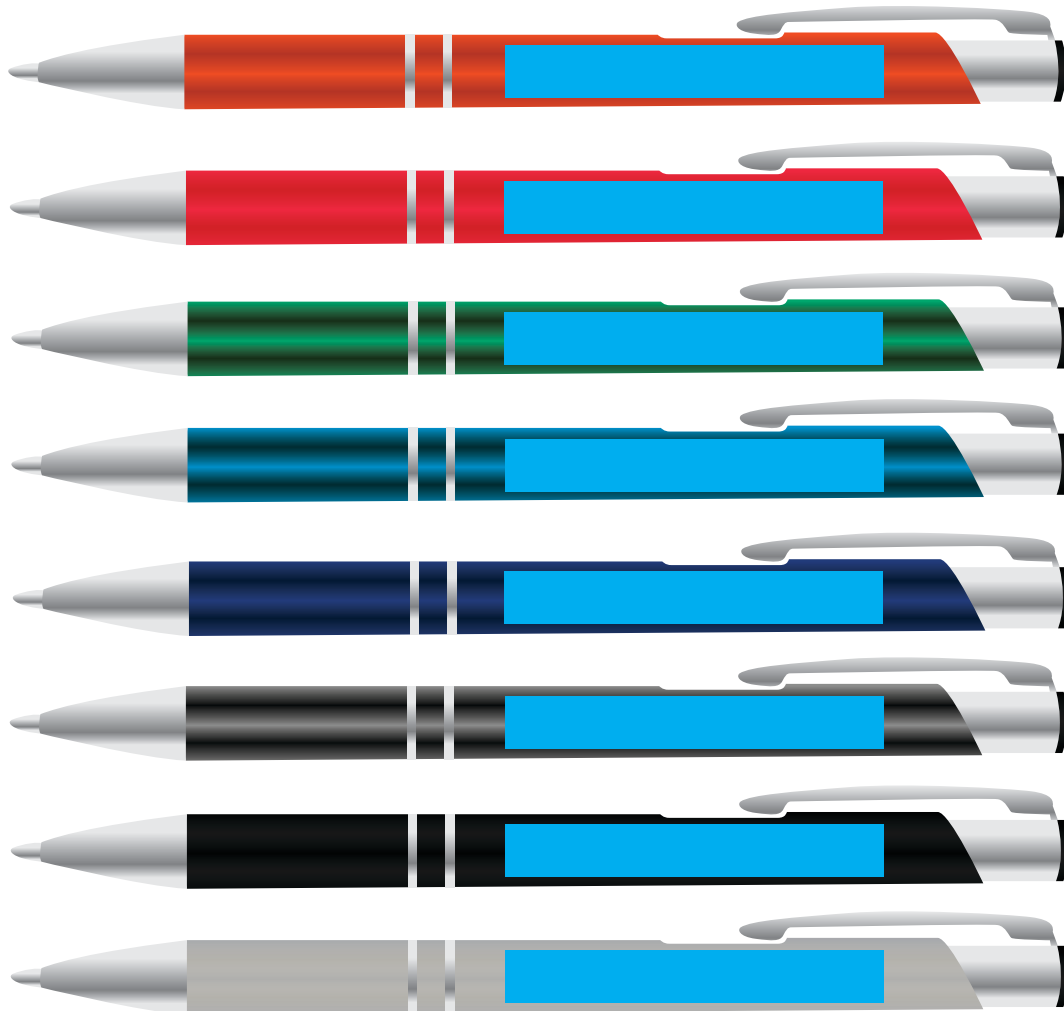

Order #
Proof #1
Date 00/00/00

Product Code : LL3271
Description : Napier Ballpoint Pen
Item Colour/s : Black, Dark Blue, Gunmetal, Light Blue, Light Green, Orange, Red, Silver
Quantity :
Decoration Type : Laser Engrave

LASER ENGRAVING VARIATIONS:

Due to slight variations in the composition of item materials its possible laser engraving results will vary from time to time and this is considered normal.

LASER ENGRAVING

Background colour is silver after laser engraving and will appear subtle.