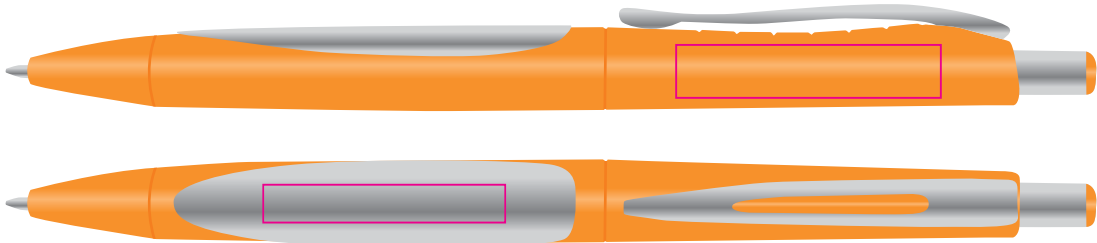

**LL5805 - Taurus Pen - Light Green, Orange or Pink**

Pad Print

Digital

**PAD/DIGITAL**  
Print Area: 35mmL x 7mmH  
Actual print size: xxmmL x xxmmH

**PAD**  
*Silver Accent*  
Print Area: 32mmL x 5mmH  
Actual print size: xxmmL x xxmmH

Finished print area