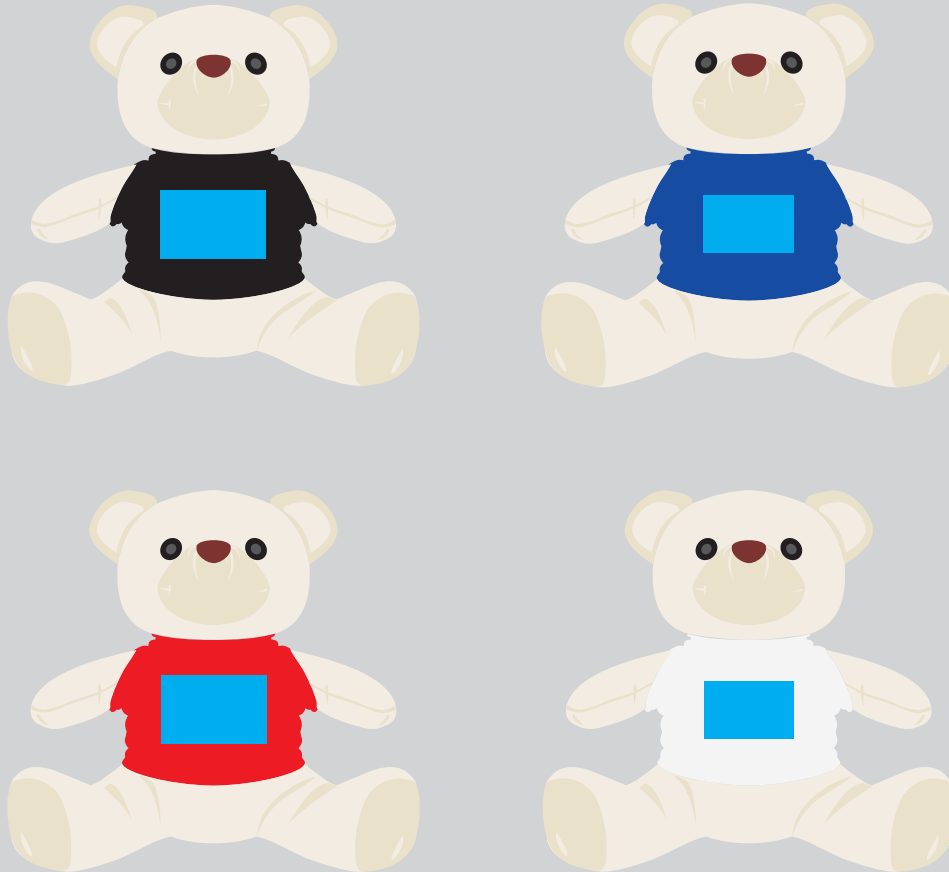

ARTWORK FOR APPROVAL

IMPORTANT: This drawing is for approximate print positional purposes only. It is not intended to be an exact scale or detailed representation of the product. Colour proofs are to be used as a guide only and not a true representation of true product or print colour. If item colours are important, order a sample from our current shipment.

Order #
Proof #1
Date 00/00/00

Product Code : LL5759
Description : The Original Signature Calico Bear
Item Colour/s : Natural/Black, Natural/Red, Natural/White, Natural/Blue
Quantity :
Decoration Type : Screen
Print Colour

T-SHIRT COLOURS

T-Shirt colours and fabrics vary from shipment to shipment. If colour or fabric match is important please request a sample.

PRINT

Metallic gold or silver print is recommended on darker T-shirts. Black and other strong contrast colours recommended on light T-shirts.

BELOW IS 20% OF ACTUAL SIZE

Maximum print area: 70mmL x 45mmH
Actual print size:

PLEASE SEE NEXT PAGE...

INTERNAL USE ONLY

INT:

QC Code:	New Pte # _____	Info:	Q: _____	Ctns: _____	Wt(kg): _____
PP:	Prt Int: _____	Prep:	S: _____	D: _____	
Rpt Ord:	Rpt Pte # _____	Cat:	E: _____	Ctns: _____	Wt(kg): _____
Split: Y/N	Mach: _____	U/P Int: _____	R/P Int: _____	R: _____	D: _____
Courier:					Total Wt(kg): _____