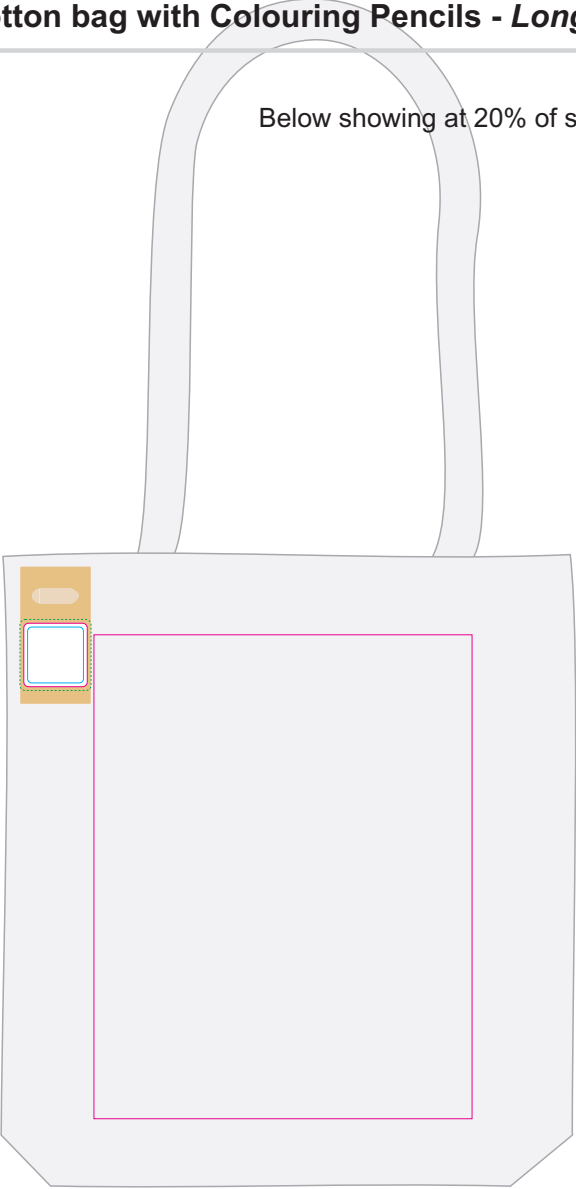

LL5524 - Long Handle Cotton bag with Colouring Pencils - *Long Handle Bag*: White *Pencils*: Natural/Assorted

Screen Print PMS XXXc

Label 

Below showing at 20% of size

Screen Print  PMS
XXXc

Showing at approx 40% of size

Short Handle Bag
Print Area: 250mmL x 320mmH
Actual print size: xxmmL x xxmmH

Finished print area 

Label 

Pencils
Print Area: 41mmL x 41mmH
Actual print size: xxmmL x xxmmH

Max print area for copy & text 
Finished print area 
Bleed line 